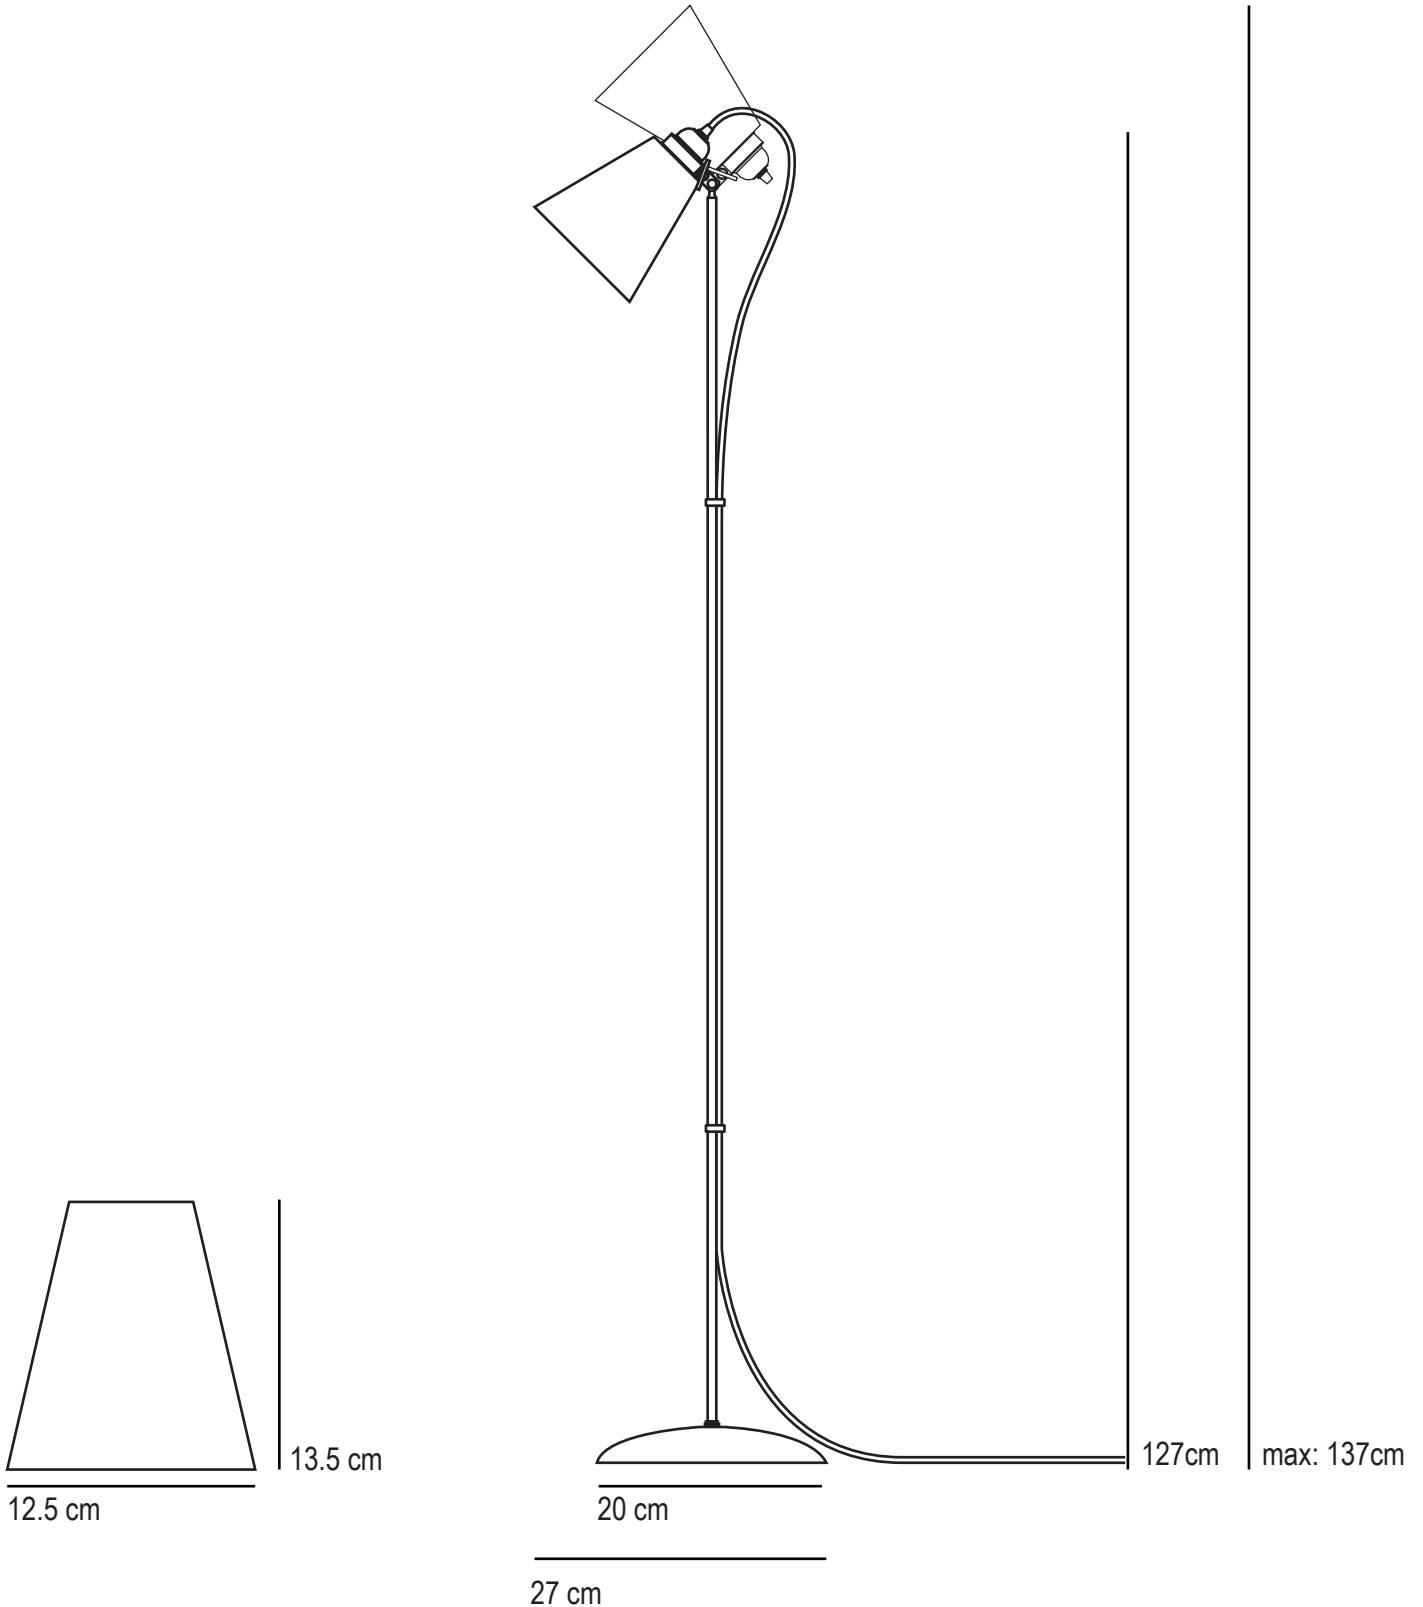

Hector

Medium Flowerpot Floor

SPECIFICATION	Product Code	Bulb Cap	Max Wattage	Bulb Type
Hector Medium Flowerpot Floor	FF 430	E 27	40	GLS
Available Finish	Natural, blue or green bone china.			

This product is available for specific markets. CFL compatible.