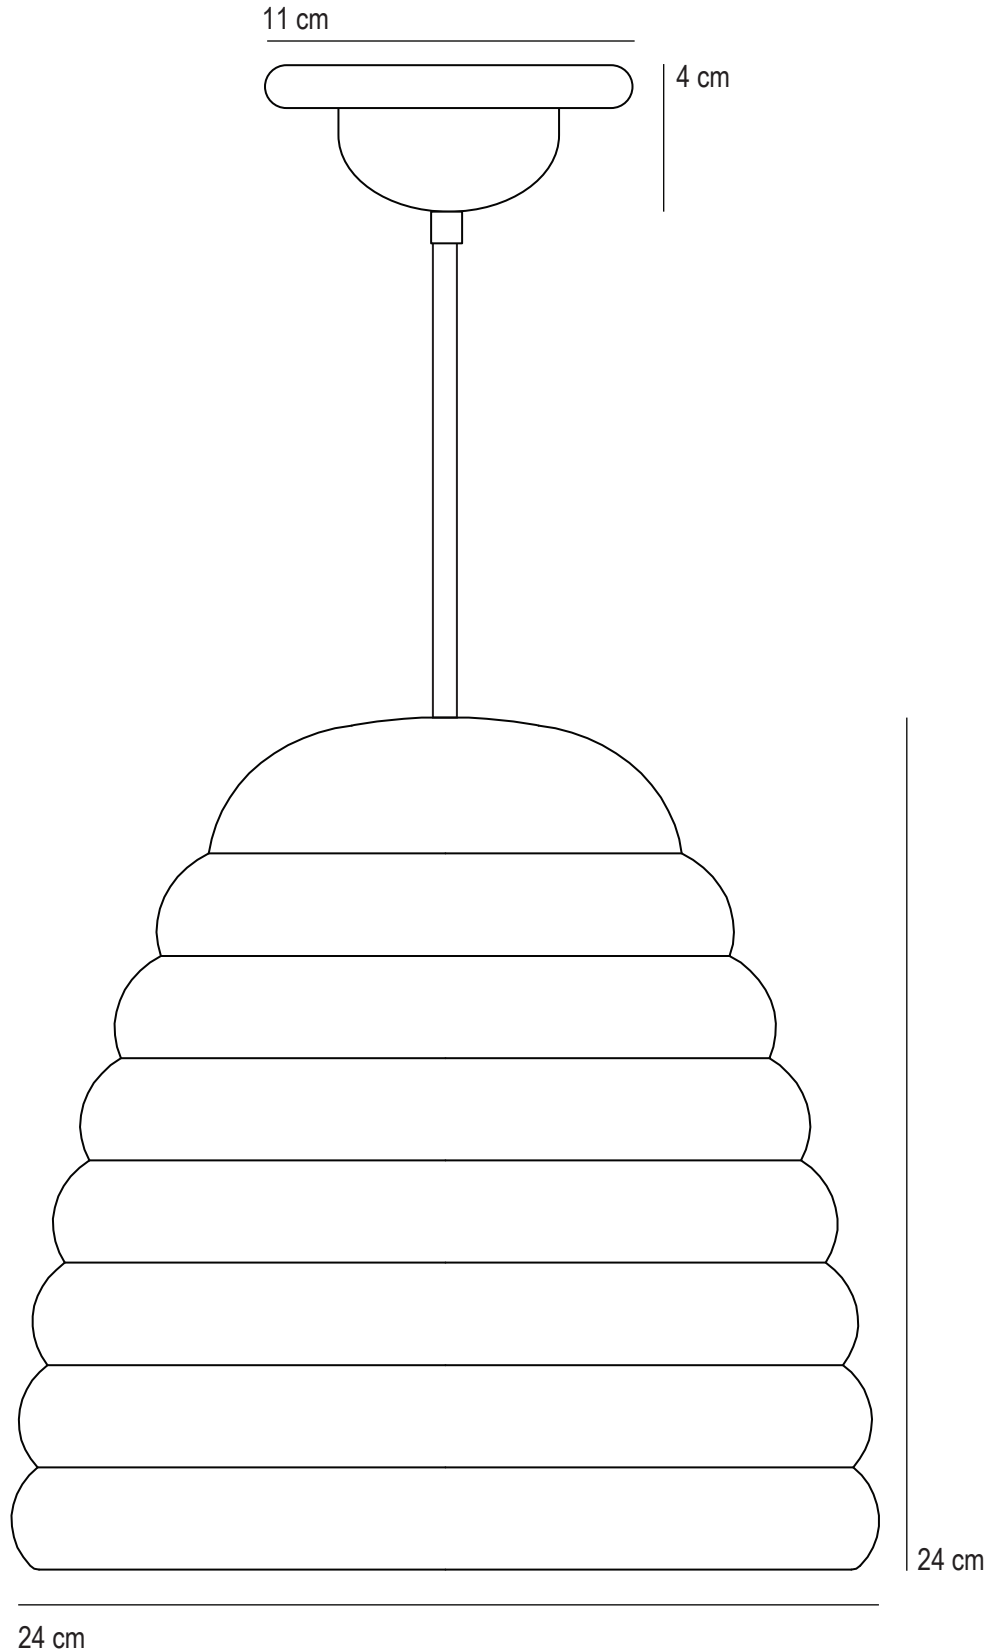

# Hector Bibendum Size 3 Pendant

SPECIFICATION	Product Code	Bulb Cap	Max Wattage	Bulb Type
Hector Bibendum, Size 3 Pendant	FP 501	E 27	100	GLS
Available Finish	Natural bone china.			

This product is available for specific markets. CFL compatible.  
Cable length 150cm, bespoke cable lengths are available on request.