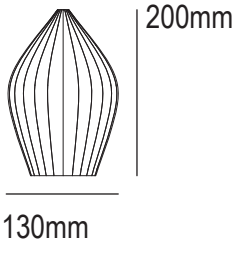

Fin Grouping Pendants

SPECIFICATION	Finish	Product Code	Bulb Cap	Max Wattage	Bulb Type
Fin Grouping of Three Pendant	natural bone china	FP550N/3	E 27	40 x 3	GLS
Fin Grouping of Five Pendant	natural bone china	FP550N/5	E 27	40 x 5	GLS
Fin Grouping of Seven Pendant	natural bone china	FP550N/7	E 27	40 x 7	GLS

Fin Grouping of Three

130mm

240mm

Drop
min: 500mm
max: 2200mm

360mm

Fin Grouping of Five

130mm

270mm

Drop
min: 600mm
max: 2200mm

440mm

Dimensions provided as a reference to the groupings in the illustrations as pictured.
Cable length can be lengthened/shortened as desired during installation, to provide specific arrangement.
Configuration set by user, dimensions will vary accordingly to those provided.
This product is available for specific markets. CFL compatible.
Cable length 200cm per shade, additional cable lengths available on request.

Fin Grouping of Seven

230mm

Drop
min: 1000mm
max: 2200mm

750mm

430mm