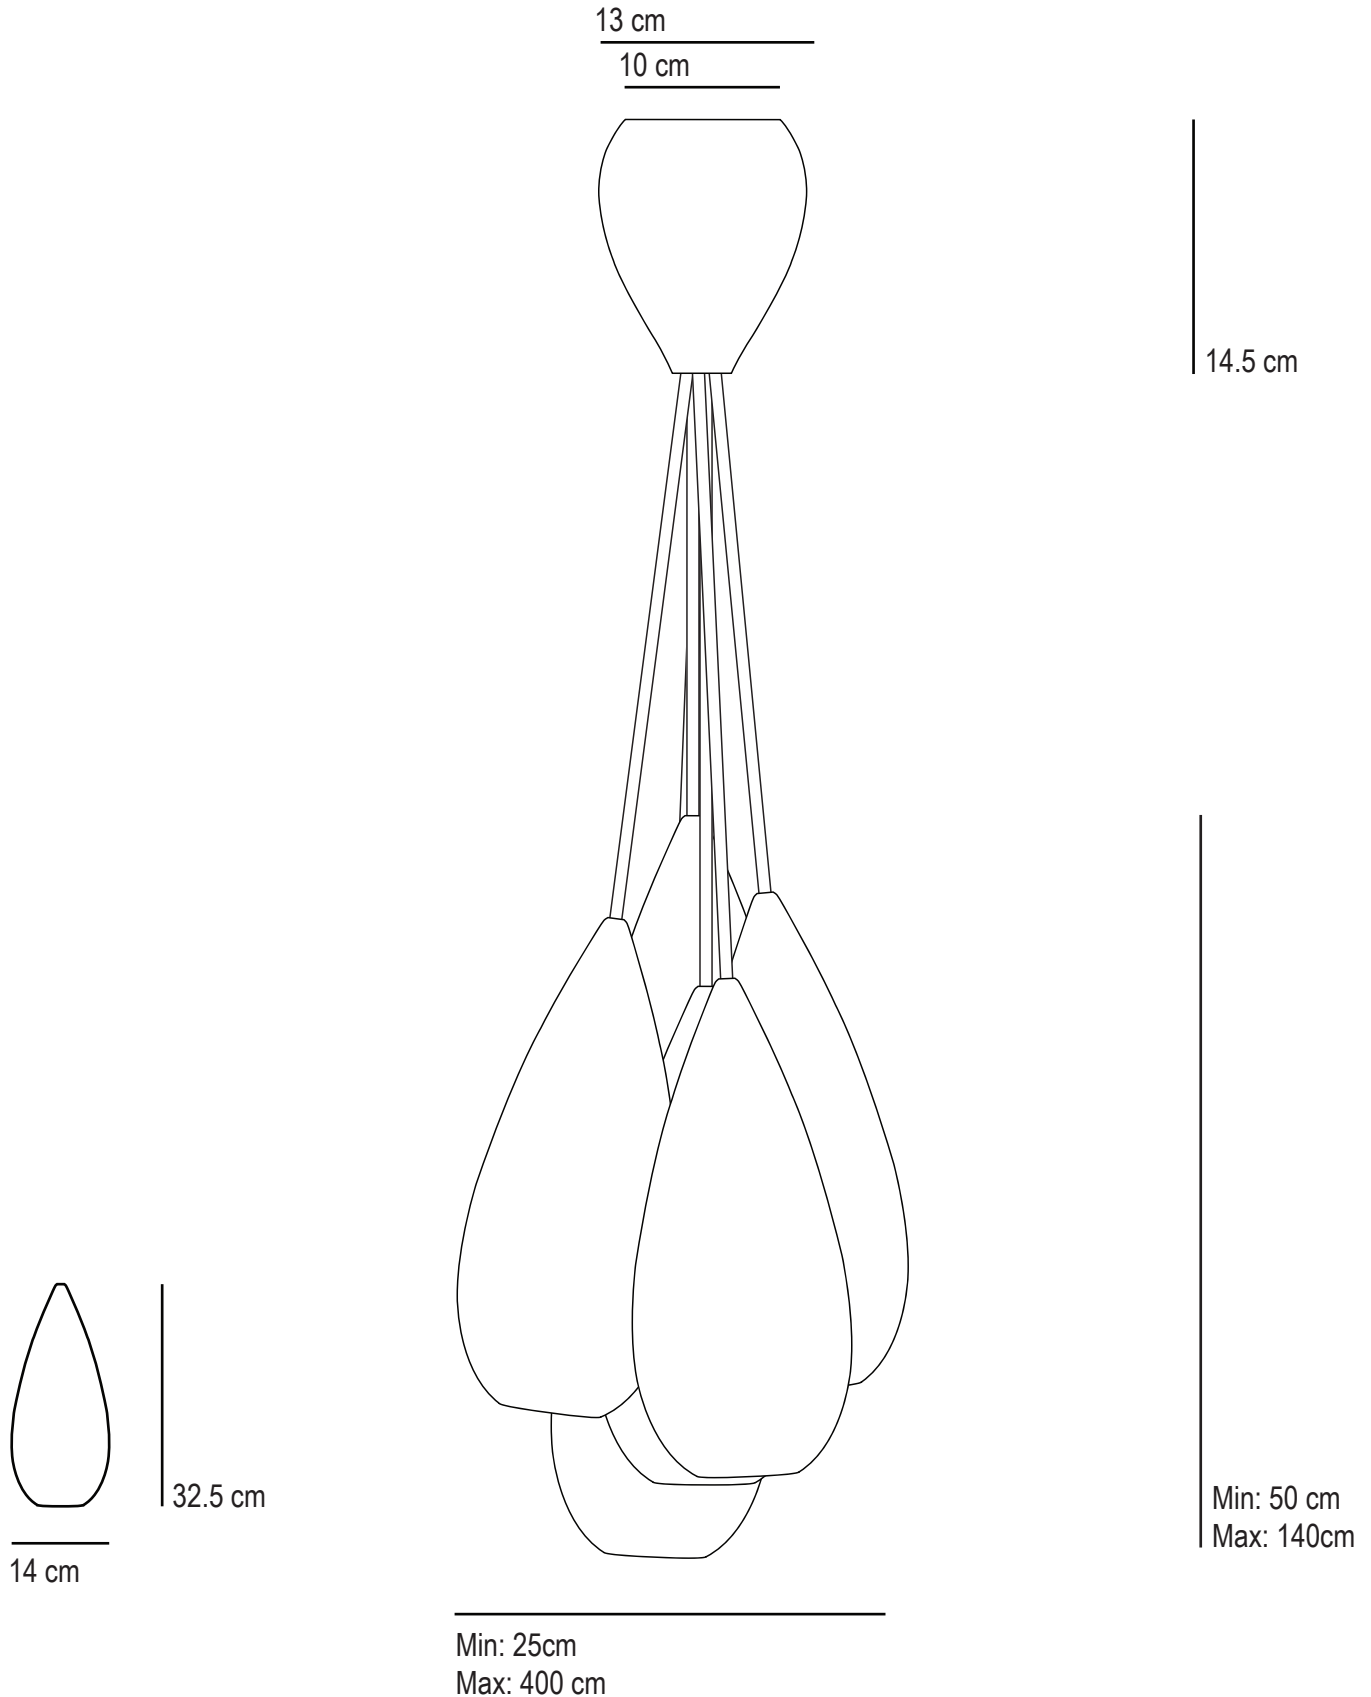

Drop Zero

Grouping of 6

SPECIFICATION	Product Code	Bulb Cap	Max Wattage	Bulb Type
Drop zero grouping of six	FP 469	E 27	6 x 11	CFL
Available Finish	Natural bone china.			

Configuration set by user, dimensions will vary accordingly.
This product is available for specific markets. CFL compatible.
Cable length 200cm per shade, bespoke cable lengths are available on request.