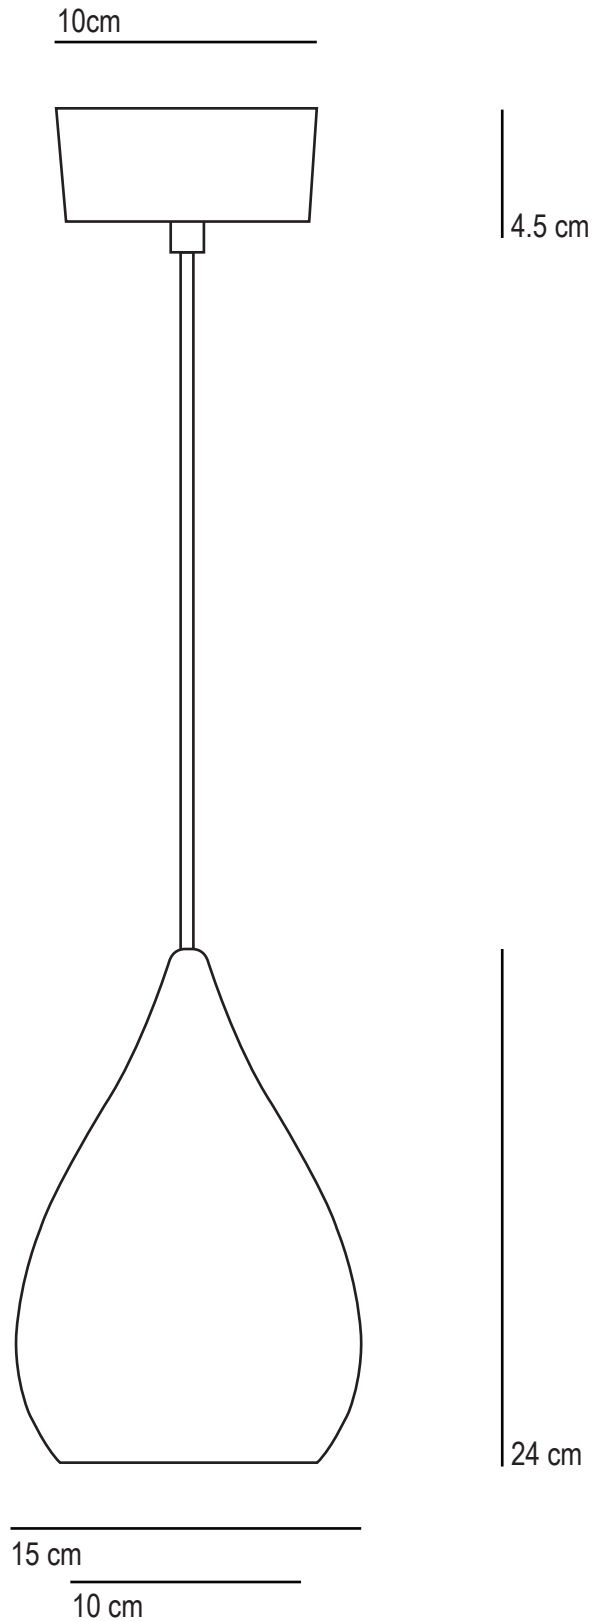

# Drop One Pendant

SPECIFICATION	Product Code	Bulb Cap	Max Wattage	Bulb Type
Drop One Pendant	FP 345 FP 346	E 27	60	GLS
Available Finish	Natural or black bone china, matt or gloss.			

This product is available for specific markets. CFL compatible.  
Cable length 150cm, bespoke cable lengths are available on request.