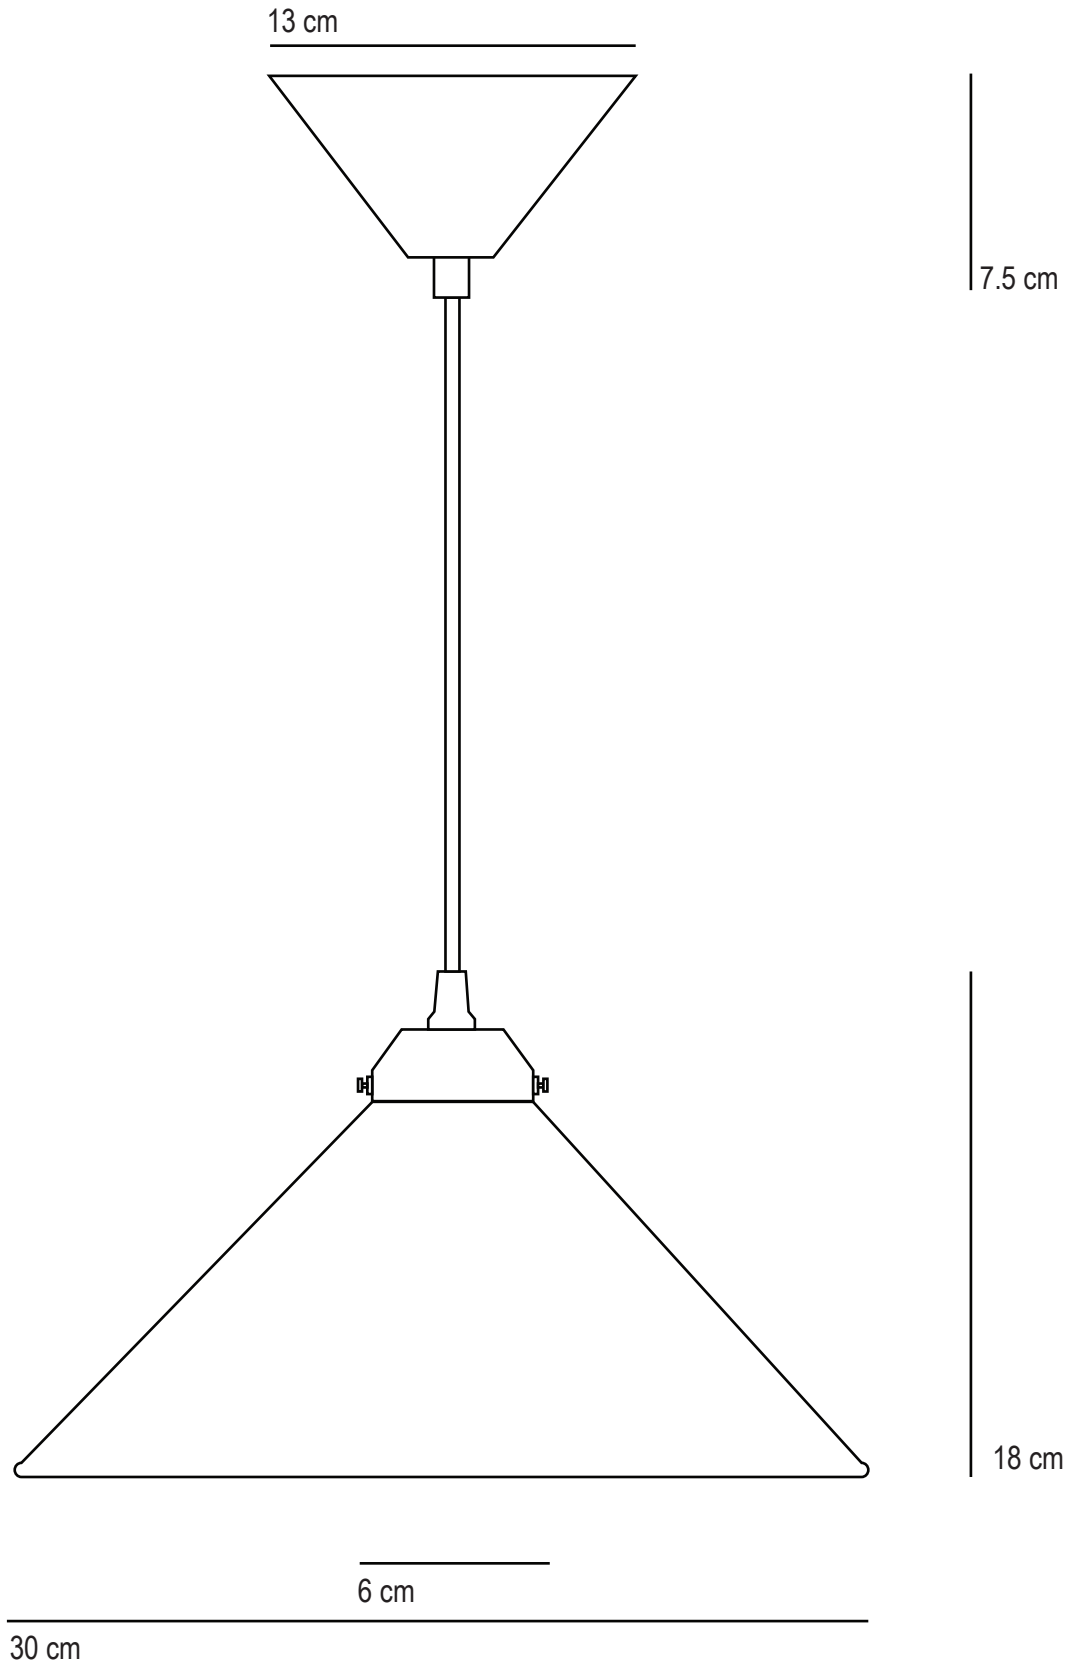

Coolie Pendant

SPECIFICATION	Product Code	Bulb Cap	Max Wattage	Bulb Type
Coolie Pendant	FP 300	E 27	100	GLS
Available Finish	Prismatic glass.			

This product is available for specific markets. CFL compatible.
Cable length 150cm, bespoke cable lengths are available on request.