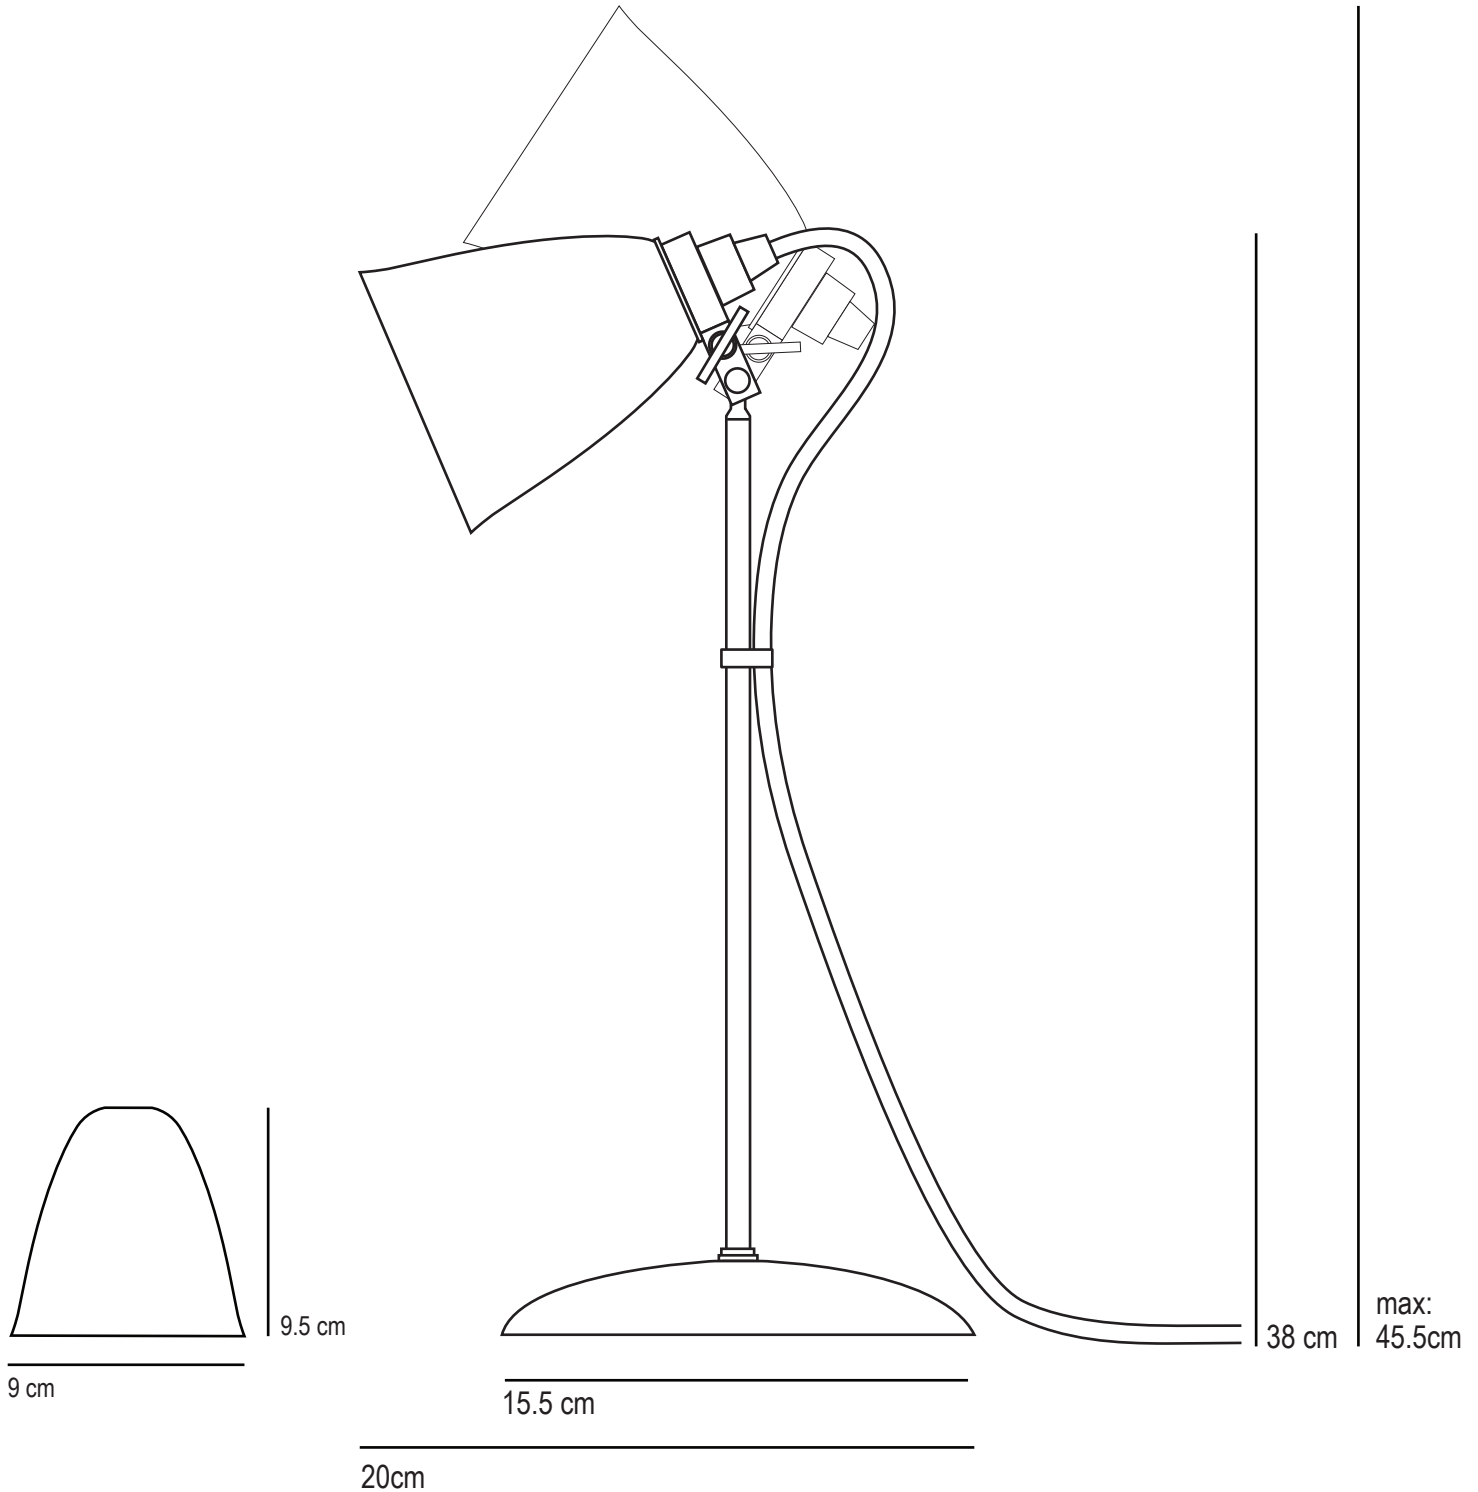

# Circle Line

## Small Dome Table

### Table

SPECIFICATION	Product Code	Bulb Cap	Max Wattage	Bulb Type
Circle Line Small Dome Table	FT 018CL	E 14	7 40	CFL R50
Available Finish	Black and white striped bone china.			

This product is available for specific markets. CFL compatible.