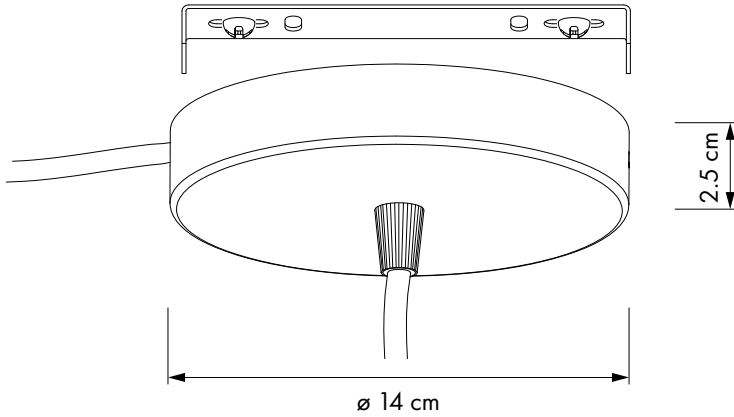

# UMAGE Rosette

#4144  
#4145

Designed by Soren Ravn Christensen in Copenhagen, Denmark

#### Dimensions

$\varnothing 14$  cm  
h 2.5 cm

#### Material

2.1 m textile cord, a canopy and E27 socket

#### Packaging

Gift Box, Dimensions (W×H×D): 16.6 x 9.3 x 16.6 cm