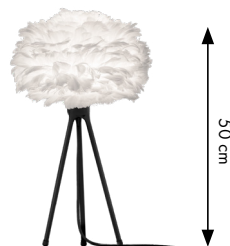

Designed by Soren Ravn Christensen in Copenhagen, Denmark

Eos mini + Tripod floor

Eos mini + Tripod table

Colour variations

White

Light grey

Light brown

Floor and pendant in one

Dimensions

ø 32 cm
h 20 cm

Material

Approx 900 goose feathers, paper and steel

Easily cleaned with hairdryer

Weight incl. packaging

0.5 kg

Light source

E27 / E26 - max 15 W LED
Bulb recommendation: #4026

Packaging

Gift Box, Dimensions (W×H×D): 30x30x9 cm

Assembly time

5 min - video guide at umage.com

Media Kit

Photos, 3D models, 2D drawings
Download at umage.com