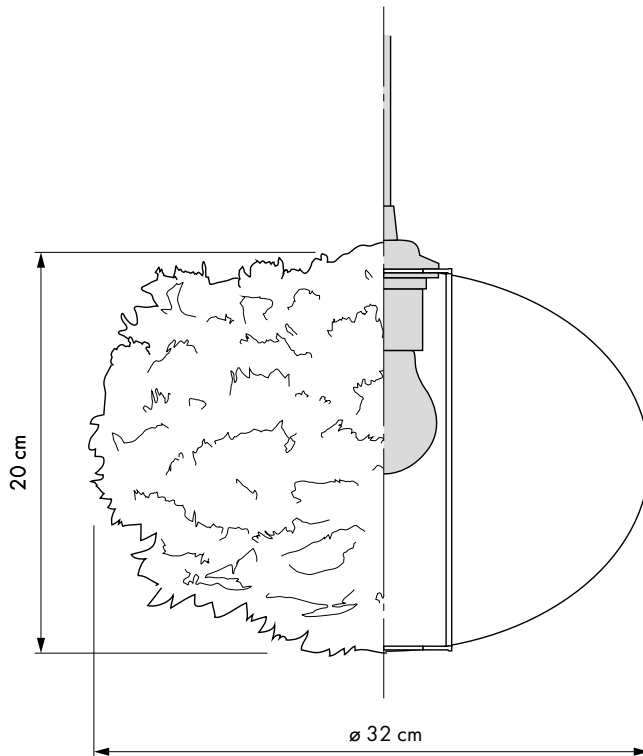

Designed by Soren Ravn Christensen in Copenhagen, Denmark

Eos mini + Tripod floor

Eos mini + Tripod table

Colour variations

White

Light grey

Light brown

Floor and pendant in one

Dimensions

ø 32 cm
h 20 cm

Material

Approx 900 goose feathers, paper and steel

Easily cleaned with hairdryer

Weight incl. packaging

0.5 kg

Light source

E27 / E26 - max 15 W LED
Bulb recommendation: #4026

Packaging

Gift Box, Dimensions (W×H×D): 30x30x9 cm

Assembly time

5 min - video guide at umage.com

Media Kit

Photos, 3D models, 2D drawings
Download at umage.com