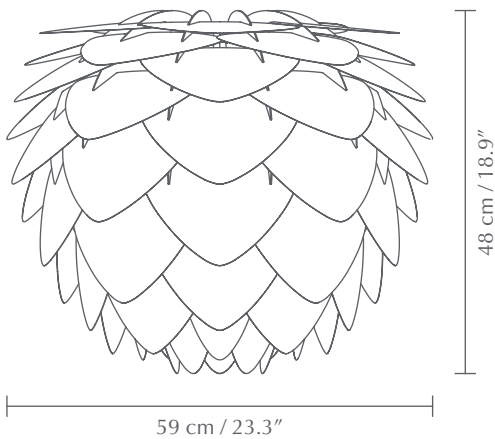

ALUVIA MEDIUM

Designed by UIMAGE Design Team

 Pendant lampshade
Compatible with E26 / E27

 Flip 180°

 Unbreakable

DIMENSIONS
 Ø: 59 cm / 23.3"
H: 48 cm / 18.9"

MATERIAL
 Aluminium, Polypropylene and Polycarbonate

WEIGHT INCL. PACKAGING
 2,6 kg / 5.7 lb

LIGHT SOURCE
 E26 / E27 - max 15W LED (not included)

PACKAGING
 Gift box dimensions (W×H×D):
34.5 x 50 x 6 cm / 13.5 x 19.7 x 2.4"

ASSEMBLY TIME
 20 min - video guide at umage.com