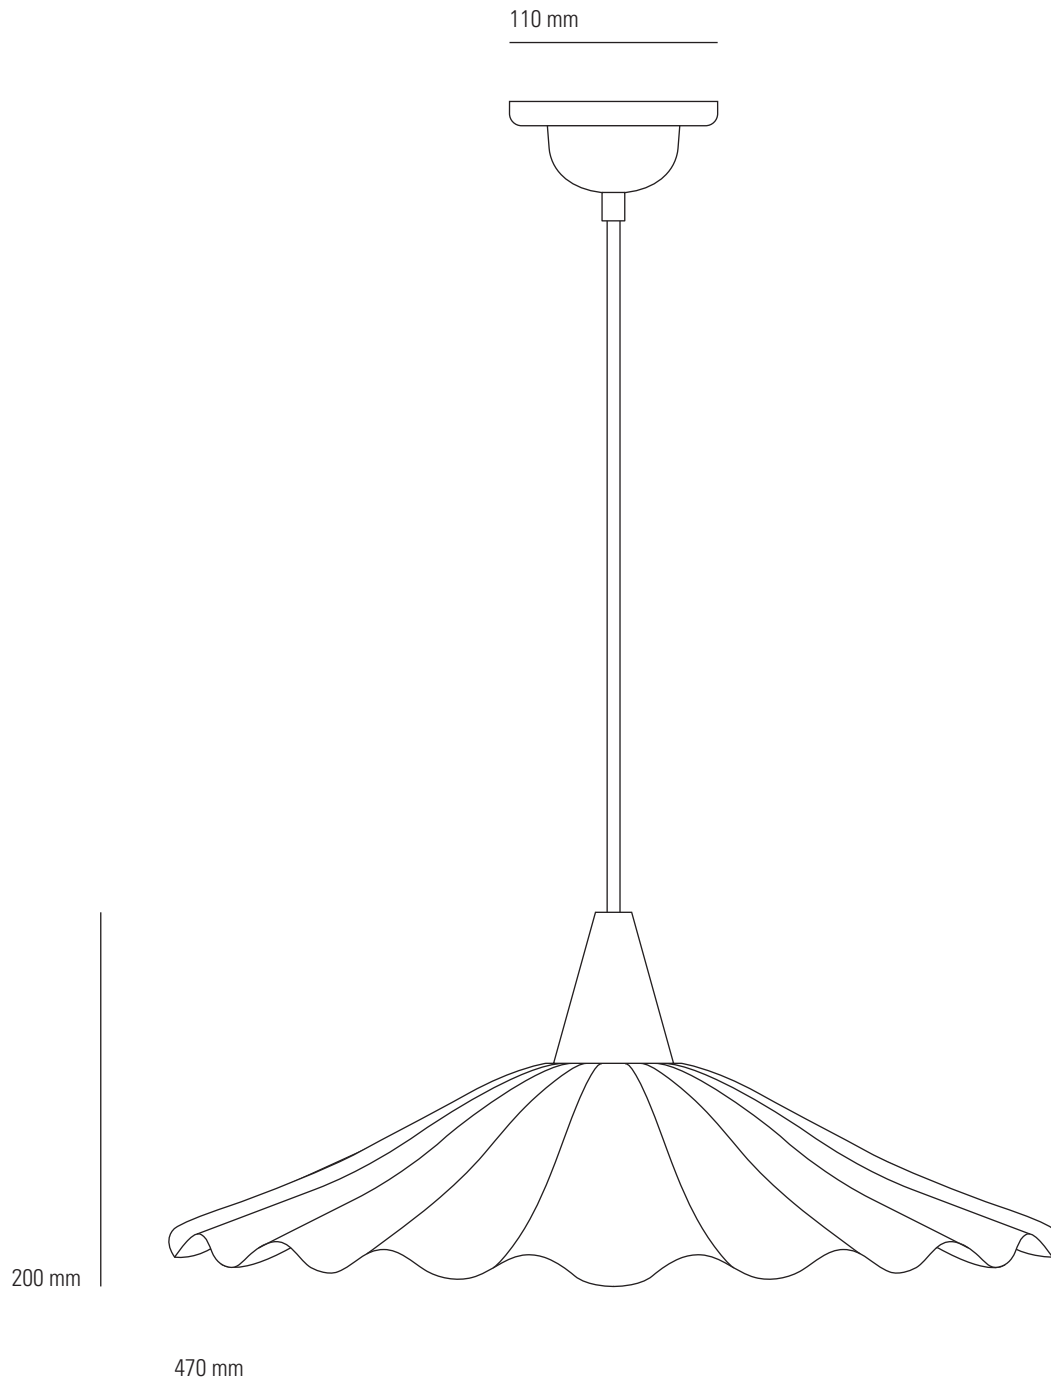

CHRISTIE PENDANT

SPECIFICATION	Finish	Product Code	Bulb Cap	Max Wattage	Bulb Type
Christie pendant	Bone china	FP 575 N	E 27	100	GLS

This product is available for specific markets. CFL compatible.
Cable length: 150cm, Longer lengths available. Cable length may be shortened upon installation.