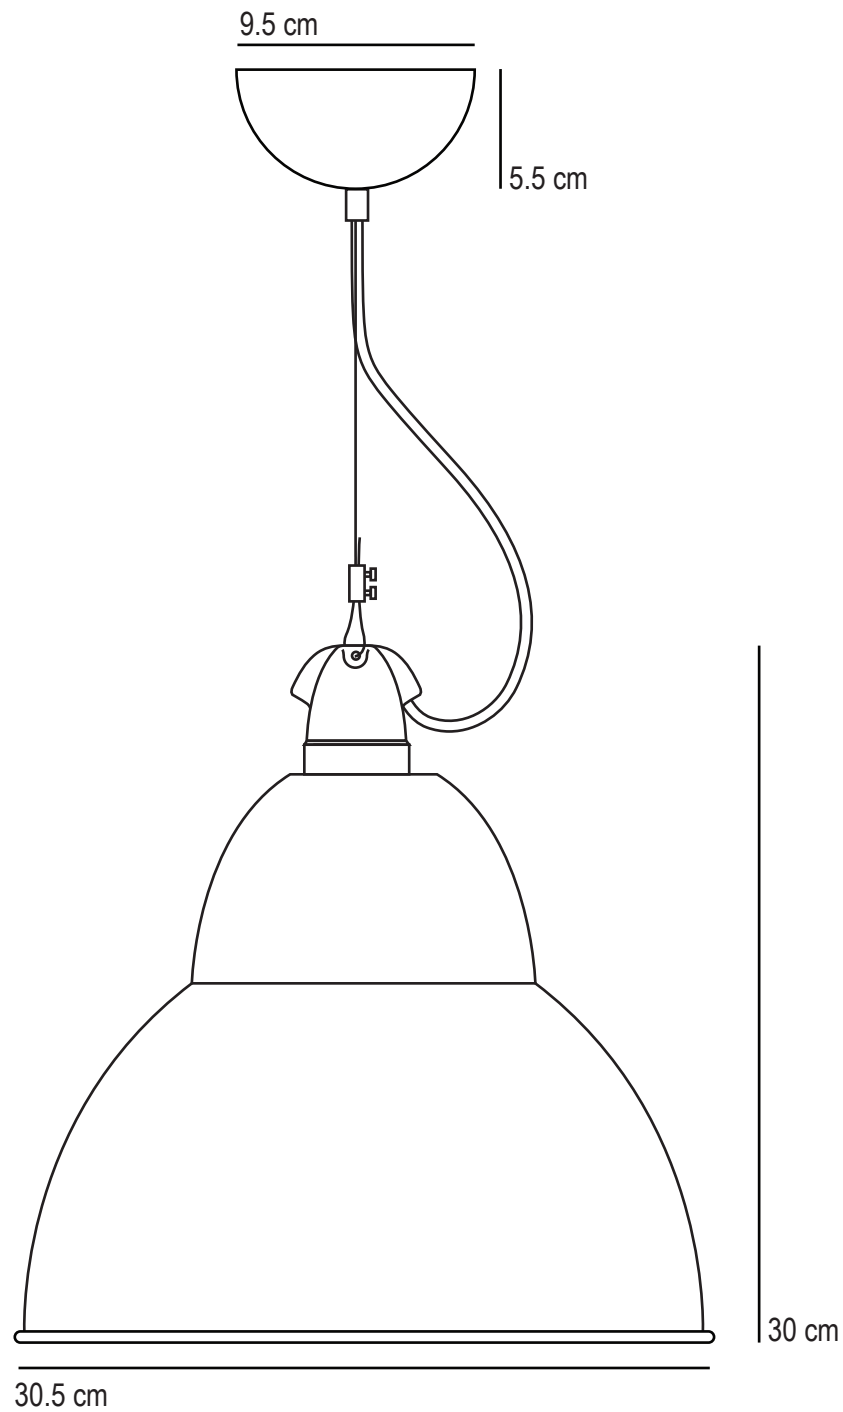

# BB1 Pendant

SPECIFICATION	Product Code	Bulb Cap	Max Wattage	Bulb Type
BB1 Pendant	FP 518	E27	100	GLS
Available Finish	Red, Aquamarine, Yellow, Black, Aluminium			

This product is available for specific markets. CFL compatible.  
Cable length 150cm, bespoke cable lengths are available on request.