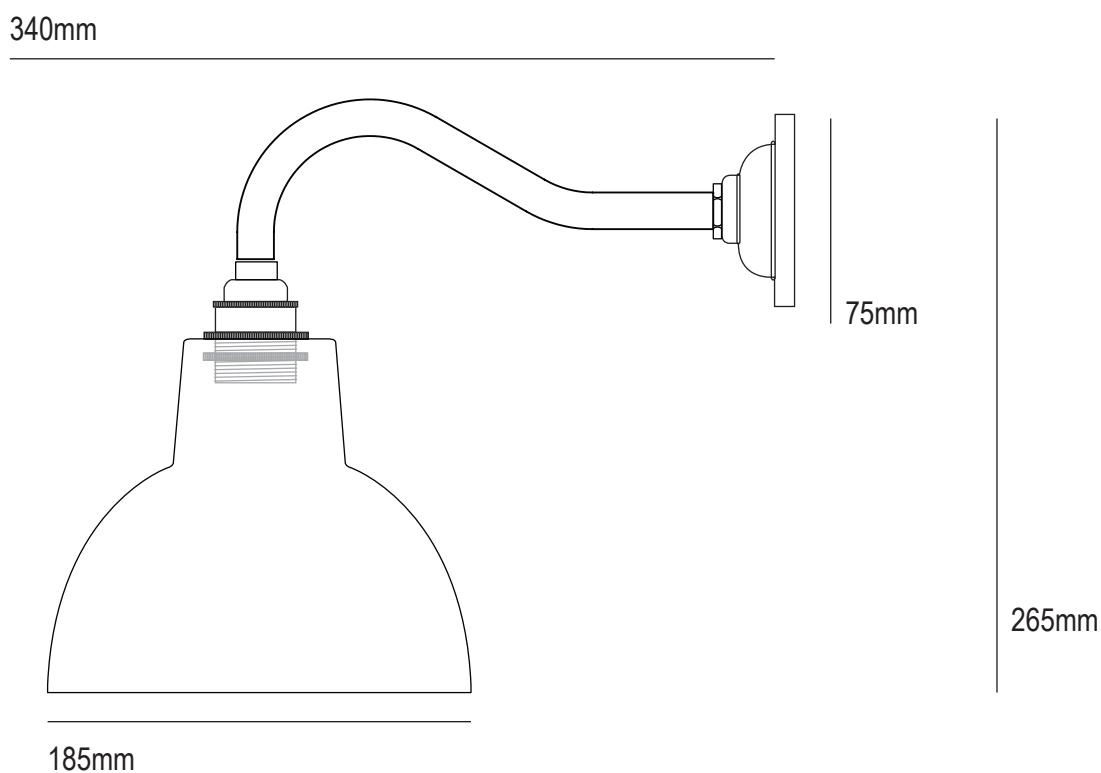

Glass York Wall Light

8165/BRKT

Product Code	Bulb Cap	Max Wattage	Bulb Type	Height/Length	Width/Diameter	Projection
8165/BRKT	E27	60	GLS	265mm	185mm	340mm
Available Finish		Hardware: Weathered Brass Shade: Opal / Anthracite / Clear Glass				

Bulb Not Supplied.
Supplied with ceiling rose and 1.8m of cable and 1.5m of chain.
This product is available for specific markets. Low energy CFL compatible.