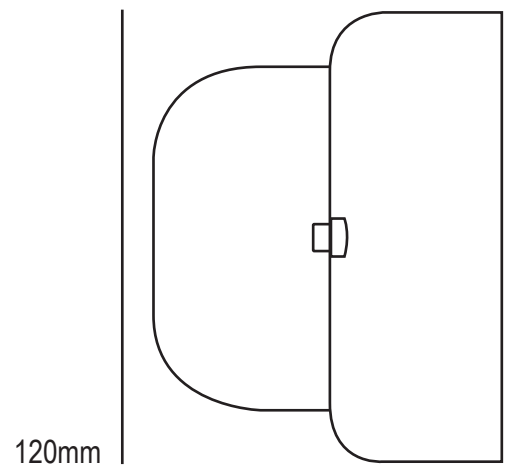

Small Exterior Oval Bulkhead 8124

Product Code	Bulb Cap	Max Wattage	Bulb Type	Height/Length	Width/Diameter	Projection
8124	E27	60	GLS	115mm	200mm	100mm
Available Finish		Natural Aluminium/Brass/Weathered brass. Frosted diffuser				

Front View

200mm

Side View

100mm

Rated IP54
Bulb Not Supplied
Supplied unwired for direct connection to main supply(through cable gland).
This product is available for specific markets. Low energy CFL compatible.