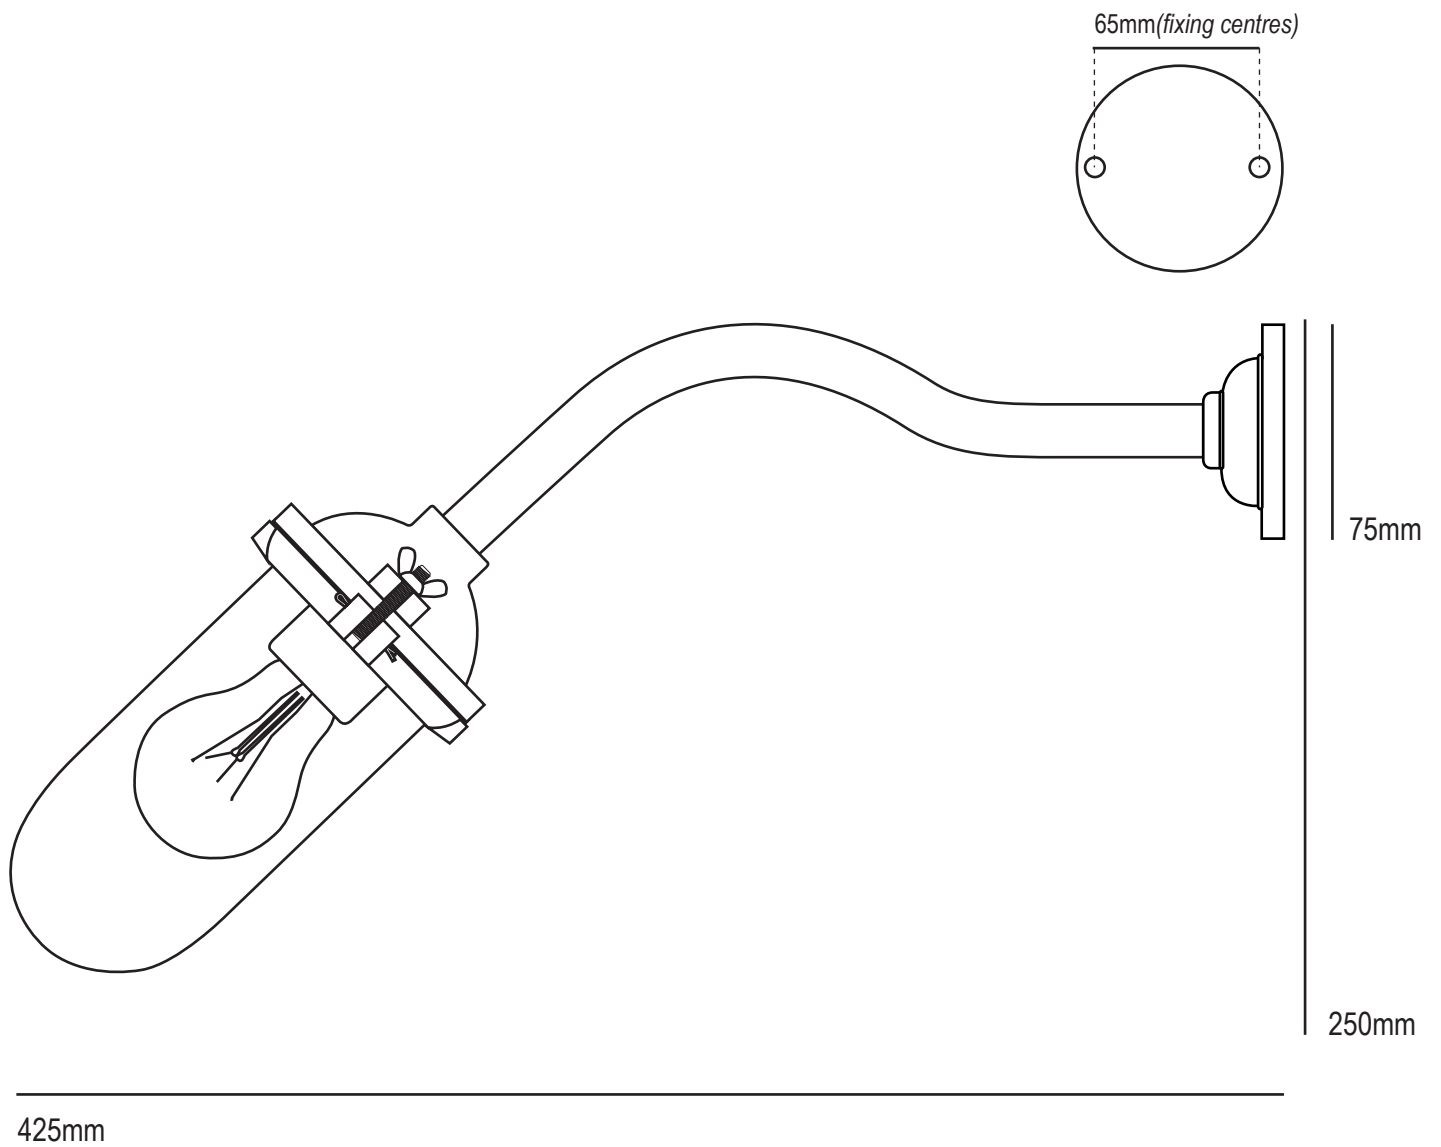

Exterior Bracket Light 7684

| Product Code | Bulb Cap | Max Wattage | Bulb Type | Height/Length | Width/Diameter | Projection |
|-------------------------|----------|--|-----------|---------------|--------------------|------------|
| 7684/C | E27 | 60 | GLS | 270mm | Backplate: 75mm | 425mm |
| Available Finish | | Galvanised Iron and Sandblasted Bronze, clear or frosted glass | | | | |