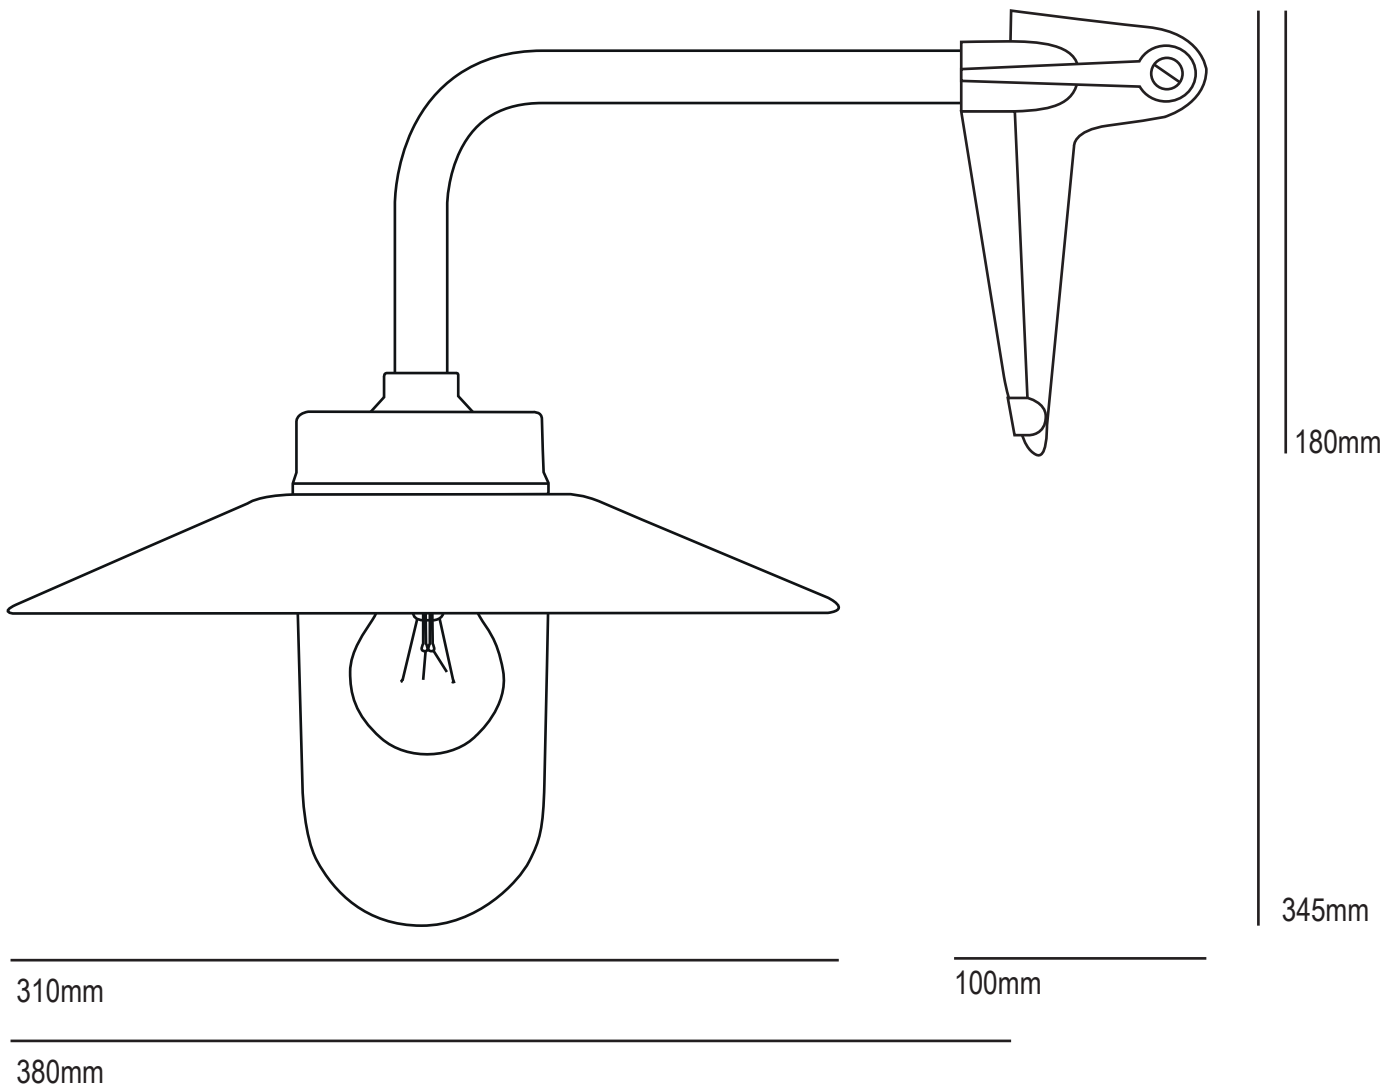

Exterior Bracket Light 7680

Product Code	Bulb Cap	Max Wattage	Bulb Type	Height/Length	Width/Diameter	Projection
7680/CR	E27	60	GLS	365mm	Reflector: 310mm Backplate: 100mm	380mm
Available Finish		Galvanised Iron or Sandblasted Bronze, clear or frosted glass				