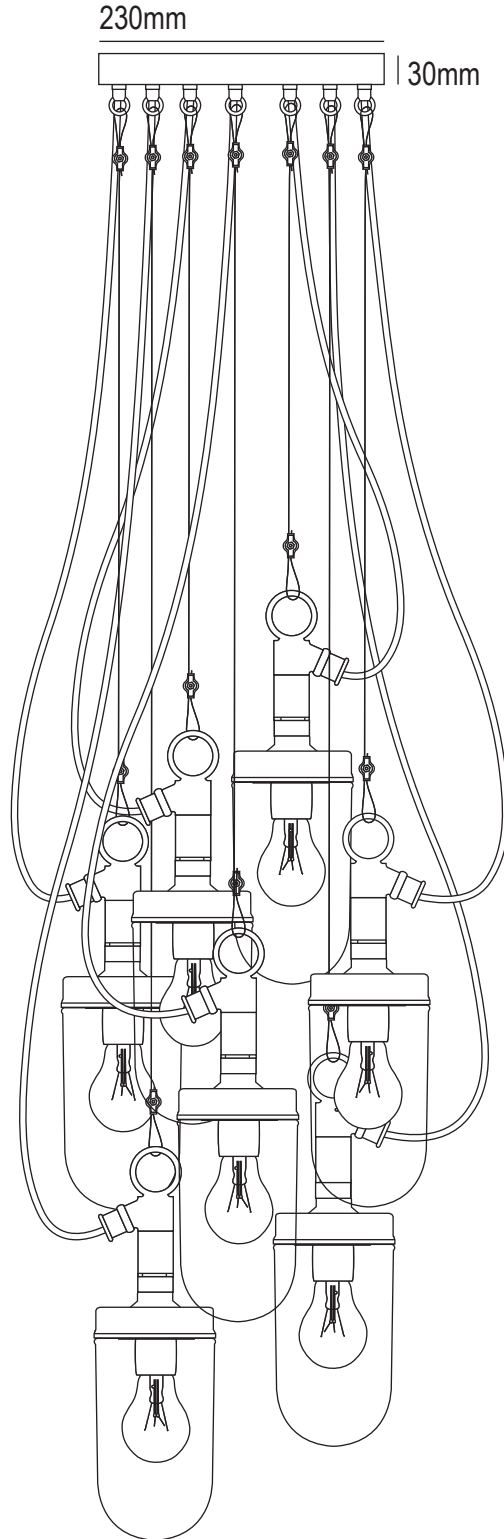

Well Glass Pendant Grouping 7679/X7

Product Code	Bulb Cap	Max Wattage	Bulb Type	Height/Length	Width/Diameter	Projection
7679/X7	E27	60(x7)	A	shade 330mm max o/a 2200mm	shade 100mm max o/a 400mm	n/a
Finish		Galvanised Pan, with Cast Brass Suspension Loop Aluminium Ceiling Connection box				

7679

400mm

2200mm(max drop)

Bulb Not Supplied
Each well glass supplied with 2m of wire, 2.2m of cable.
Low energy CFL compatible.