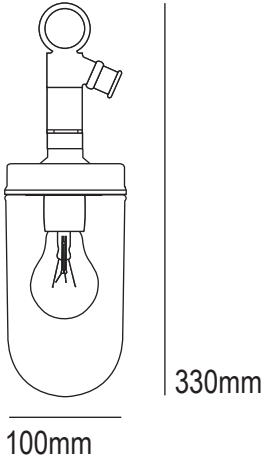

Well Glass Pendant Grouping 7679/X7

Product Code	Bulb Cap	Max Wattage	Bulb Type	Height/Length	Width/Diameter	Projection
7679/X7	E27	60(x7)	A	shade 330mm max o/a 2200mm	shade 100mm max o/a 400mm	n/a
Finish		Galvanised Pan, with Cast Brass Suspension Loop Aluminium Ceiling Connection box				

7679

400mm

2200mm(max drop)

Bulb Not Supplied
Each well glass supplied with 2m of wire, 2.2m of cable.
Low energy CFL compatible.