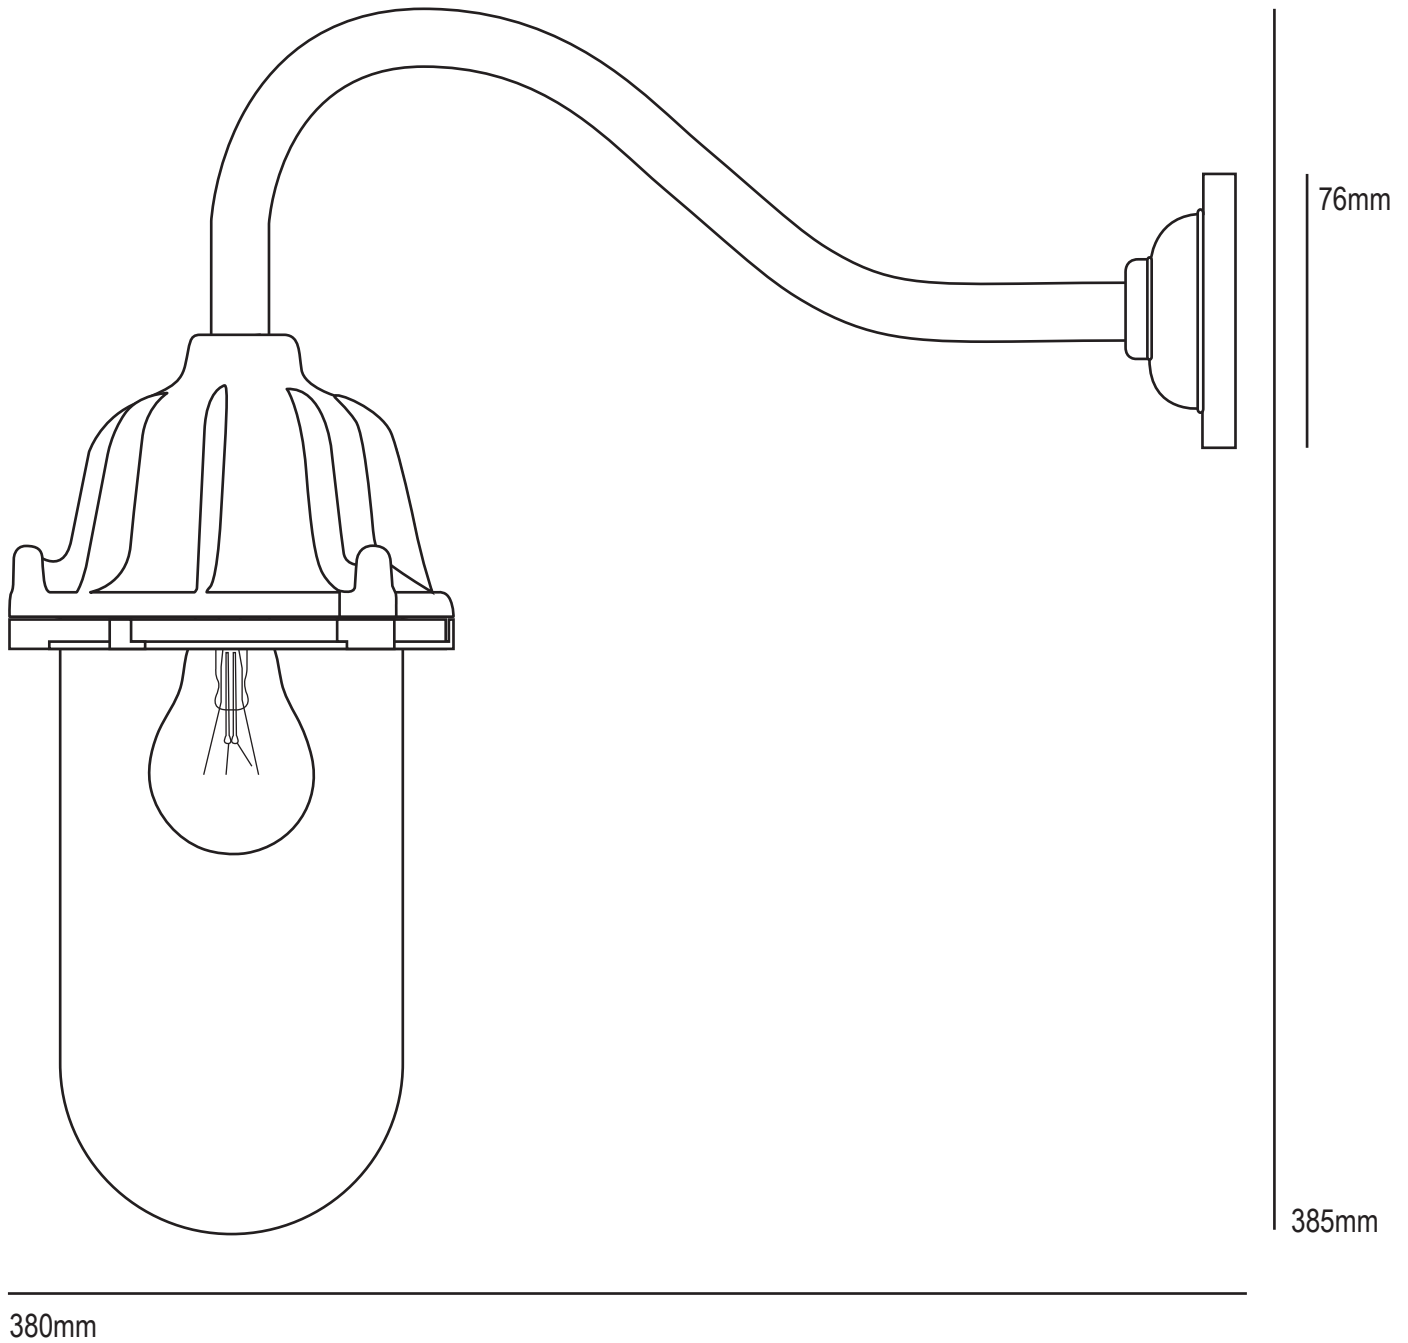

Dockside Wall Light 7674

Product Code	Bulb Cap	Max Wattage	Bulb Type	Height/Length	Width/Diameter	Projection
7674	E27	100	GLS	385mm	Backplate: 76mm	380mm
Available Finish		Black, Putty Grey or Anodised Aluminium.				