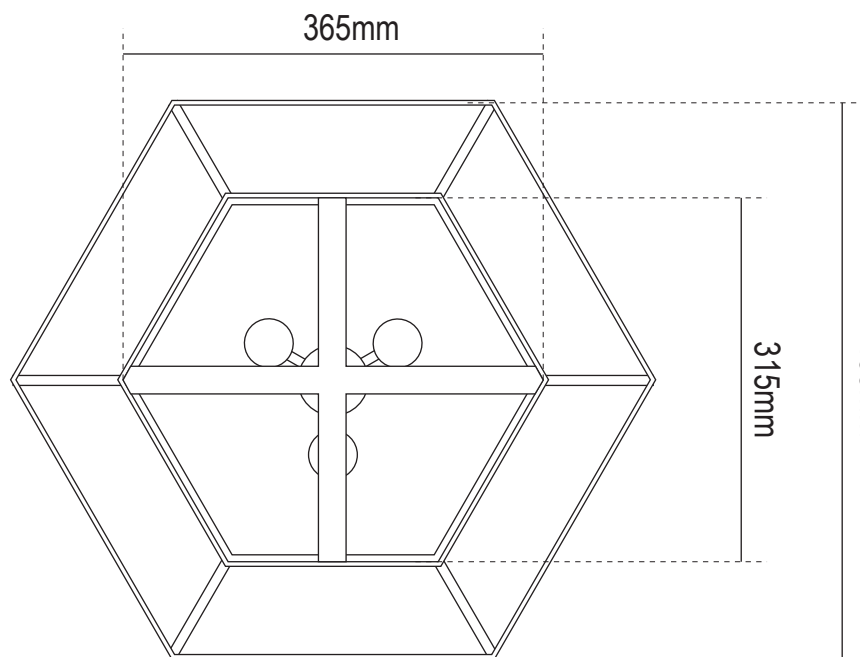

Hex Pendant, Extra Large 7651/XL

Product Code	Bulb Cap	Max Wattage	Bulb Type	Height/Length	Width/Diameter	Projection
7651/XL/BR/WE/CL	3 x E27	60	GLS	530mm	560mm	n/a
Available Finish		Weathered brass, clear glass				