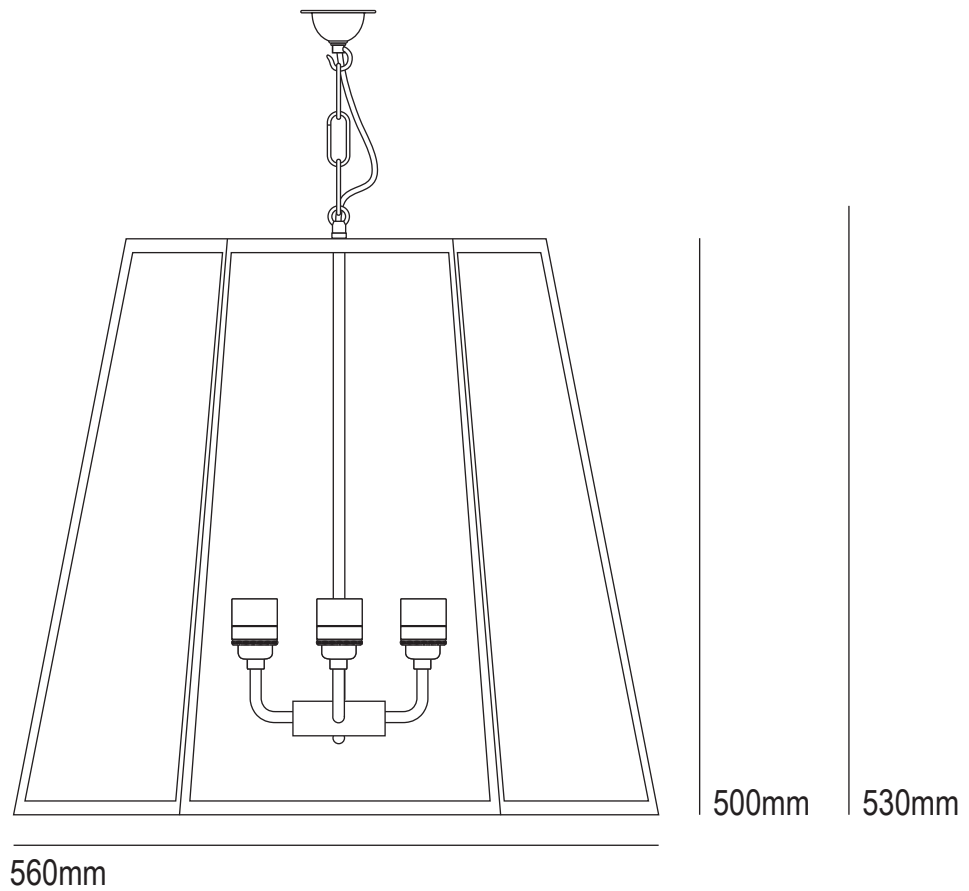

Hex Pendant, Extra Large 7651/XL

Product Code	Bulb Cap	Max Wattage	Bulb Type	Height/Length	Width/Diameter	Projection
7651/XL/BR/WE/CL	3 x E27	60	GLS	530mm	560mm	n/a
Available Finish		Weathered brass, clear glass				

Bulbs Not Supplied.
 Pendant supplied with 1.5m of chain and 1.8m of cable.
 This product is available for specific markets. Low energy CFL compatible.