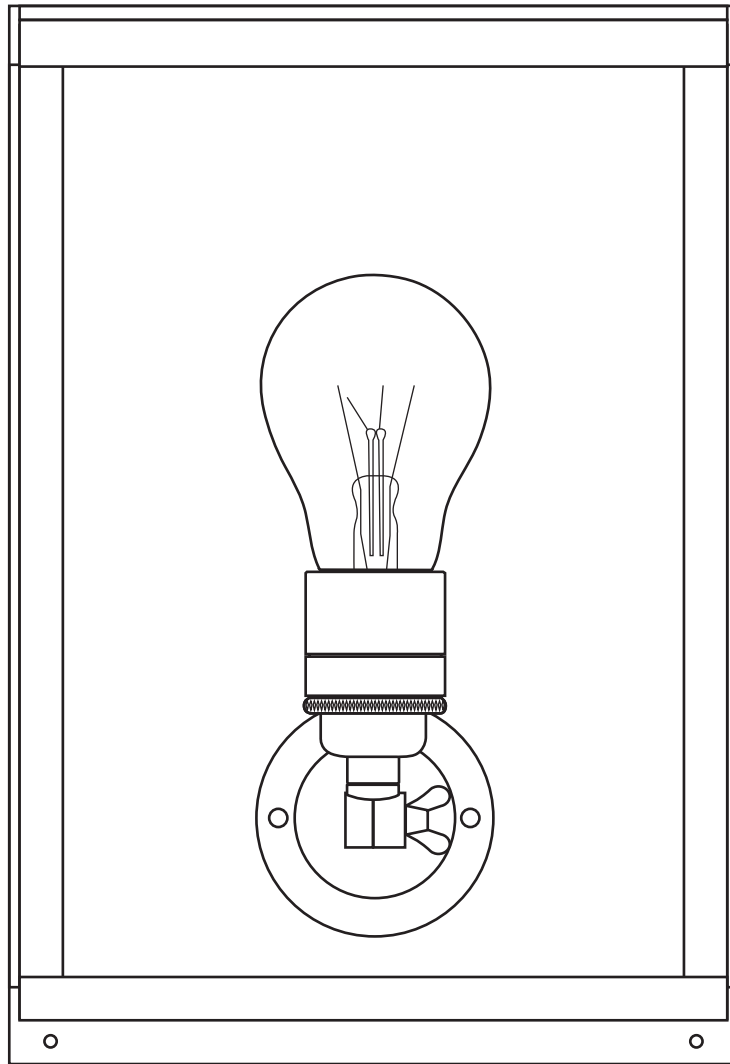

Box Wall Light Internally glazed 7644

Product Code	Bulb Cap	Max Wattage	Bulb Type	Height/Length	Width/Diameter	Projection
7644	E27	60	GLS	295mm	200mm	120mm
Available Finish		Polished/weathered brass/Nickel plated(polished/satin) Clear or frosted glass				

Front View

168mm(bottom fixings)

200mm

Side View

295mm

120mm

Brass Fixing Plate(top fixing)

158mm