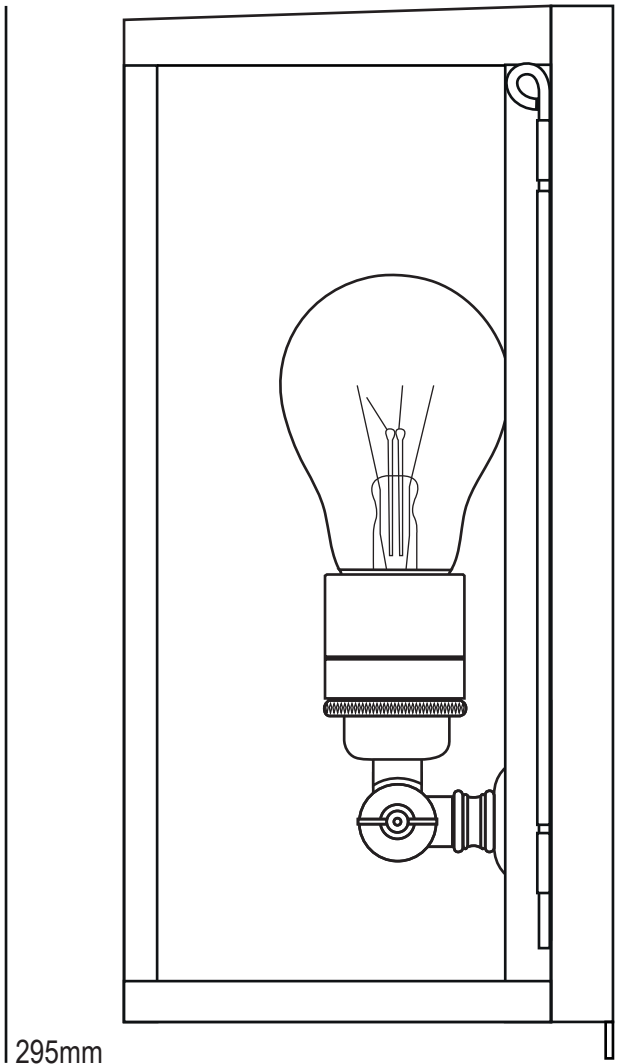

Box Wall Light Internally glazed 7644

Product Code	Bulb Cap	Max Wattage	Bulb Type	Height/Length	Width/Diameter	Projection
7644	E27	60	GLS	295mm	200mm	120mm
Available Finish		Polished/weathered brass/Nickel plated(polished/satin) Clear or frosted glass				

Front View

168mm(bottom fixings)

200mm

Side View

295mm

120mm

Brass Fixing Plate(top fixing)

158mm

Rated IP44. Supplied with IP44 terminal housing for making connection inside backplate.

Bulb Not Supplied.

This product is available for specific markets. Low energy CFL compatible.

Stated dimensions are for reference purposes only. Products are hand made and therefore the actual dimensions of each product may have minor variations to those stated.