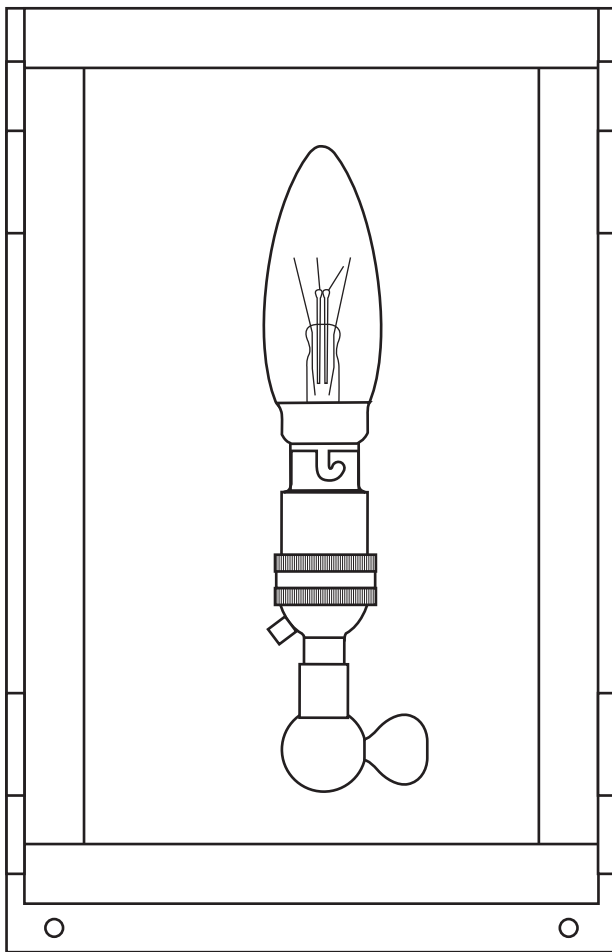

# Miniature Box Wall Light

## Internally glazed

### 7643

Product Code	Bulb Cap	Max Wattage	Bulb Type	Height/Length	Width/Diameter	Projection
7643	BA15d (SBC)	40	Candle	195mm	125mm	110mm
<b>Available Finish</b>		Polished/weathered brass/Nickel plated(polished/satin) Clear or frosted glass				

125mm

195mm

110mm

Rated IP44. Supplied with IP44 terminal housing for making connection inside backplate.

Bulb Not Supplied.

This product is available for specific markets. Low energy CFL compatible.

*Stated dimensions are for reference purposes only. Products are hand made and therefore the actual dimensions of each product may have minor variations to those stated.*