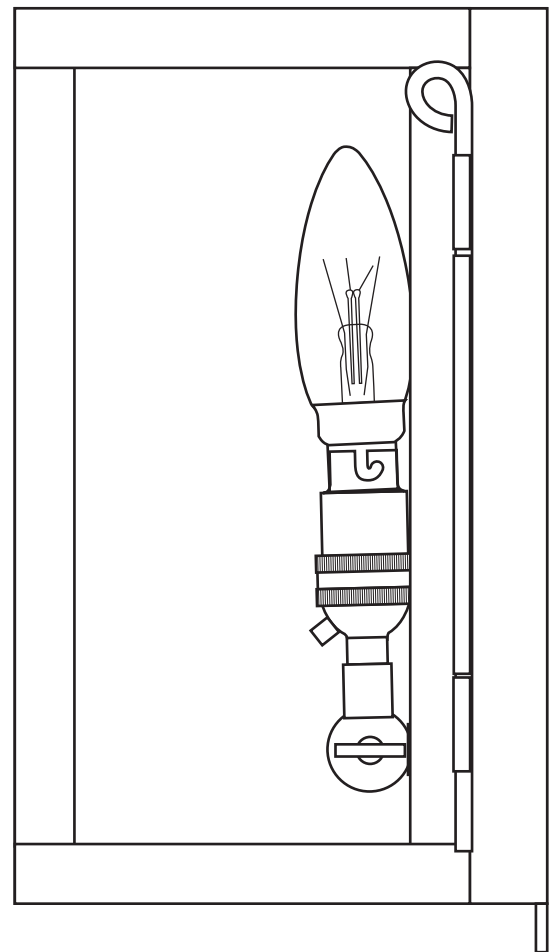

# Miniature Box Wall Light

## Internally glazed

### 7643

Product Code	Bulb Cap	Max Wattage	Bulb Type	Height/Length	Width/Diameter	Projection
7643	BA15d (SBC)	40	Candle	195mm	125mm	110mm
<b>Available Finish</b>		Polished/weathered brass/Nickel plated(polished/satin) Clear or frosted glass				

125mm

195mm

110mm

Rated IP44. Supplied with IP44 terminal housing for making connection inside backplate.

Bulb Not Supplied.

This product is available for specific markets. Low energy CFL compatible.

*Stated dimensions are for reference purposes only. Products are hand made and therefore the actual dimensions of each product may have minor variations to those stated.*