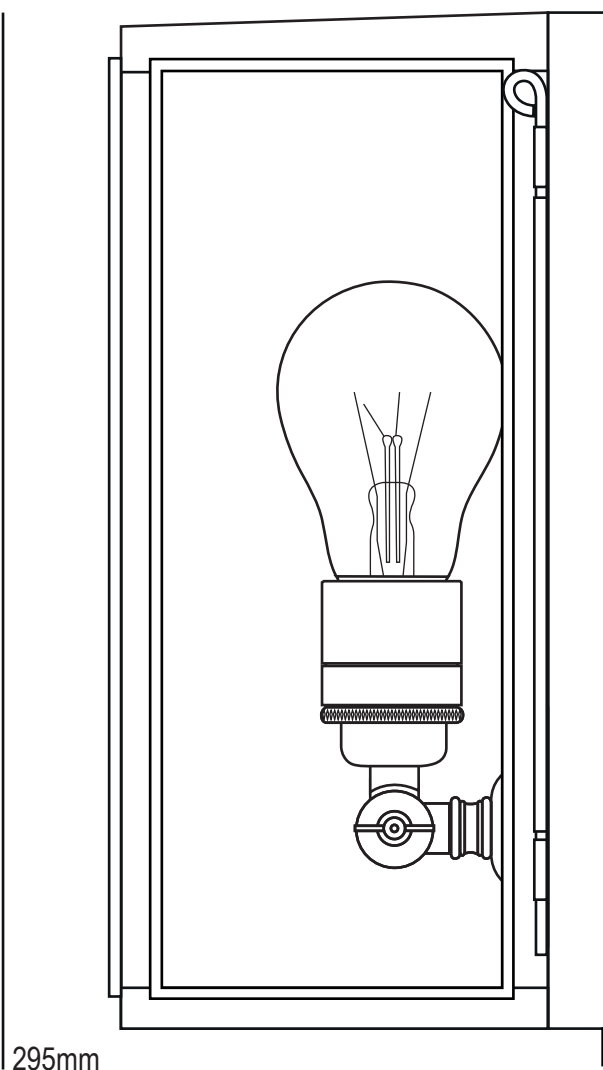

Box Wall Light Externally glazed 7641

Product Code	Bulb Cap	Max Wattage	Bulb Type	Height/Length	Width/Diameter	Projection
7641	E27	60	GLS	295mm	200mm	125mm
Available Finish		Weathered brass, frosted or clear glass				

Front View

168mm(bottom fixings)
200mm

Side View

295mm

125mm

Brass Fixing Plate(top fixing)

158mm

Rated IP44. Supplied with IP44 terminal housing for making connection inside backplate.