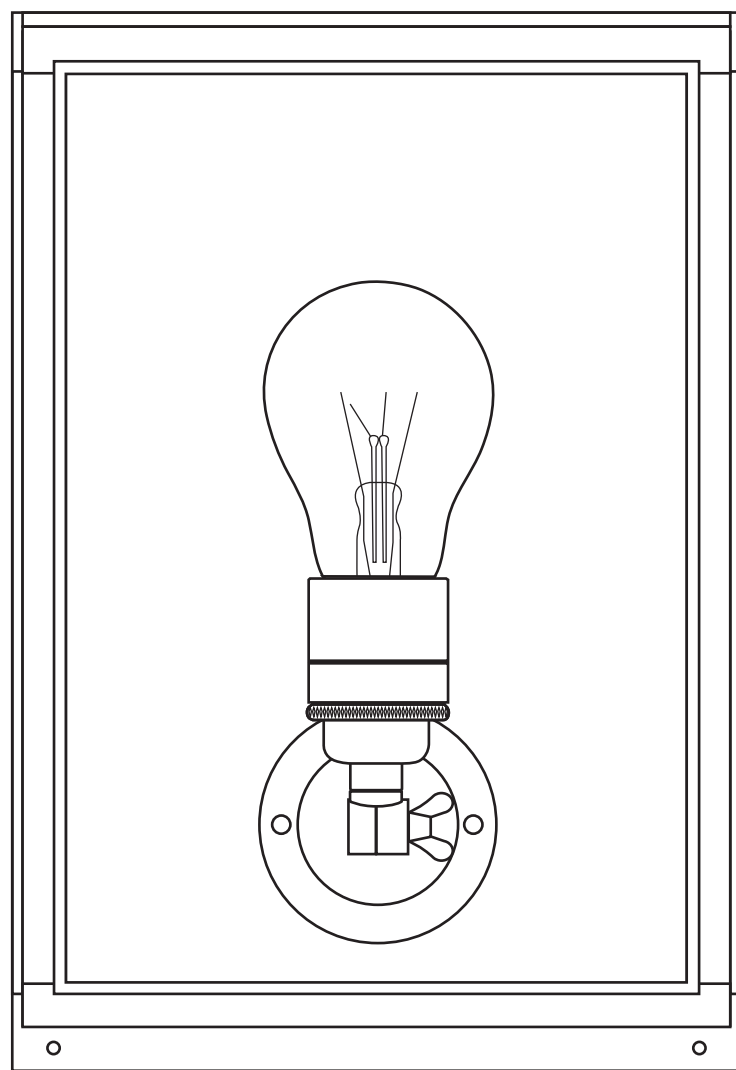

Box Wall Light Externally glazed 7641

Product Code	Bulb Cap	Max Wattage	Bulb Type	Height/Length	Width/Diameter	Projection
7641	E27	60	GLS	295mm	200mm	125mm
Available Finish		Weathered brass, frosted or clear glass				

Front View

168mm(bottom fixings)
200mm

Side View

295mm

125mm

Brass Fixing Plate(top fixing)

158mm

Rated IP44. Supplied with IP44 terminal housing for making connection inside backplate.