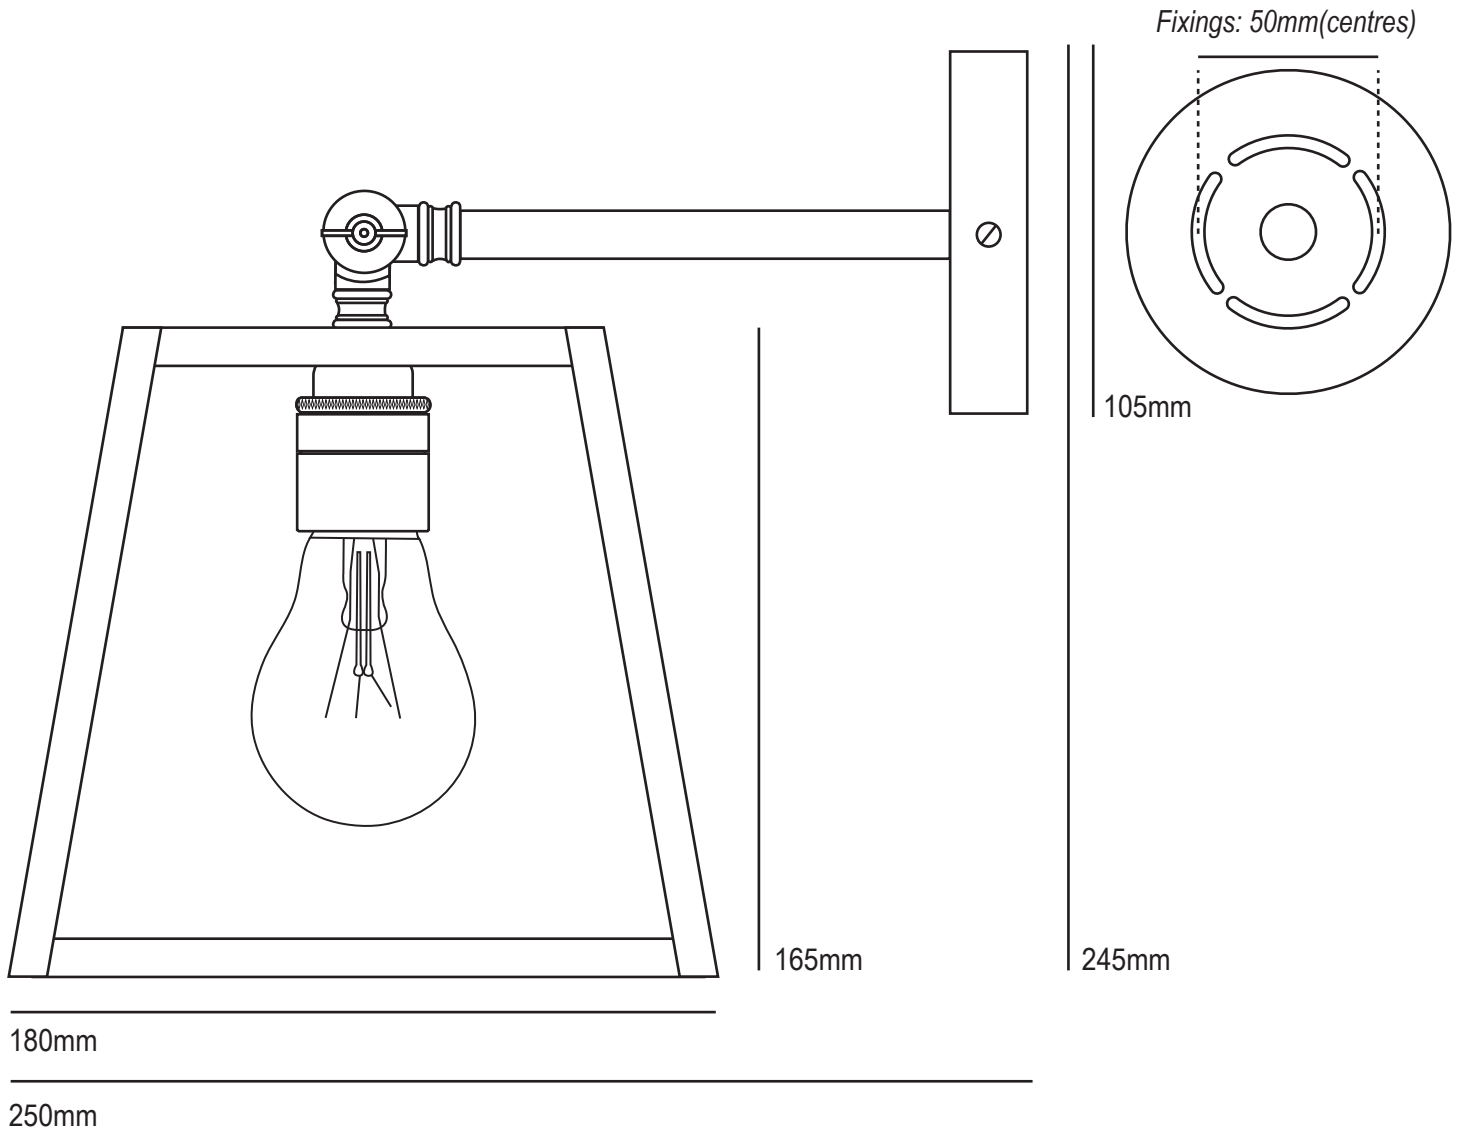

# Quad Wall Light 7636

Product Code	Bulb Cap	Max Wattage	Bulb Type	Height/Length	Width/Diameter	Projection
7636	E27	60	GLS	245mm	180mm	250mm
<b>Available Finish</b>		Weathered/Polished brass, Nickel(Satin/polished), clear glass				