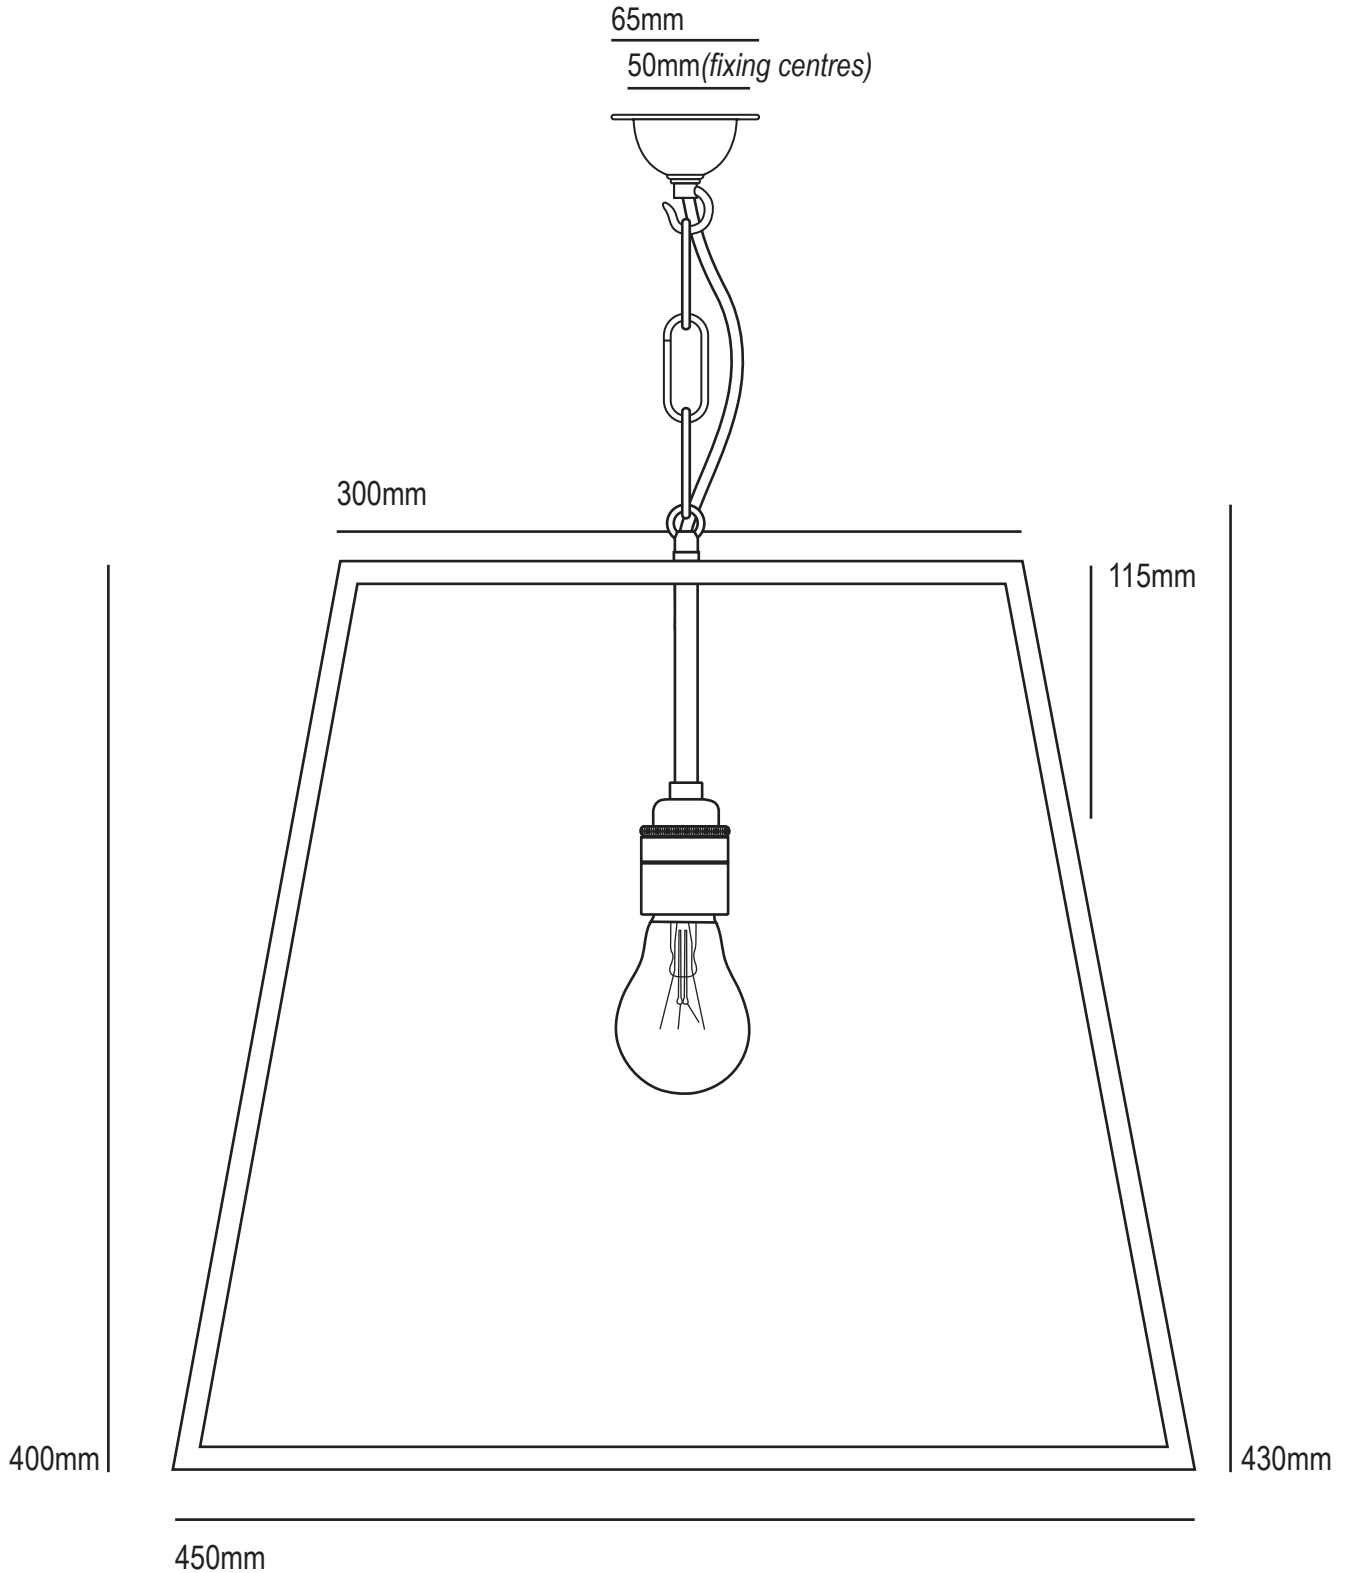

Quad Pendant, Large 7636/L

Product Code	Bulb Cap	Max Wattage	Bulb Type	Height/Length	Width/Diameter	Projection
7636/L	E27	100	GLS	430mm	450mm	n/a
Available Finish		Weathered/Polished brass, Nickel(Satin/polished), clear glass				

Bulb Not Supplied.
Pendant supplied with 1.5m of chain and 1.8m of cable.
This product is available for specific markets. Low energy CFL compatible.