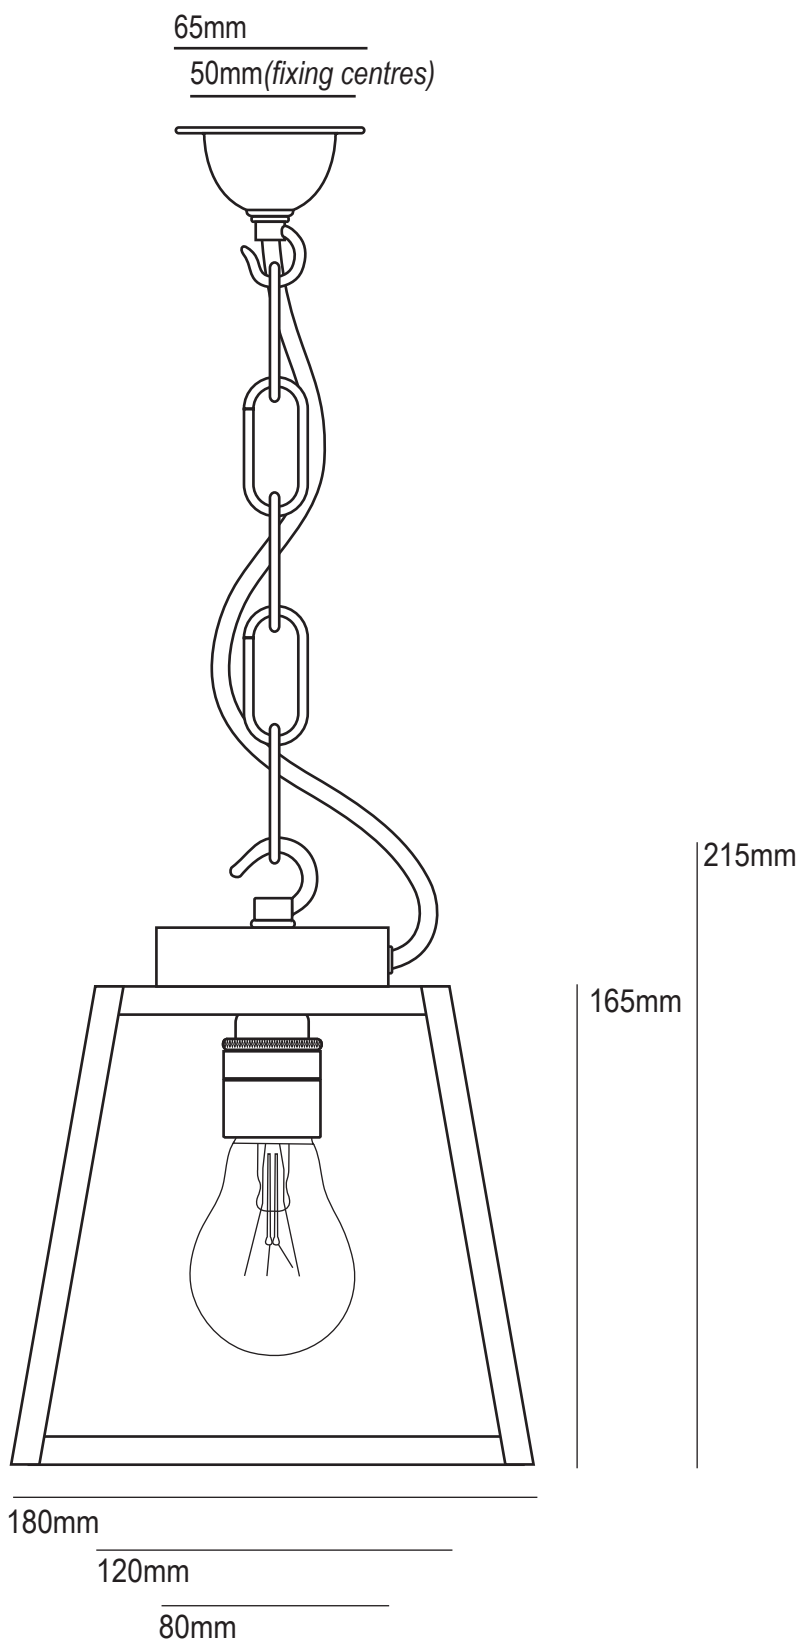

# Quad Pendant Light, Small Closed Top 7635/PE

Product Code	Bulb Cap	Max Wattage	Bulb Type	Height/Length	Width/Diameter	Projection
7635/PE	E27	60	GLS	215mm	180mm	n/a
<b>Available Finish</b>		Weathered brass, clear glass				

Rated IP43  
 Bulb Not Supplied.  
 Pendant supplied with 1.8m of cable and 1.5m of chain.  
 This product is available for specific markets. Low energy CFL compatible.