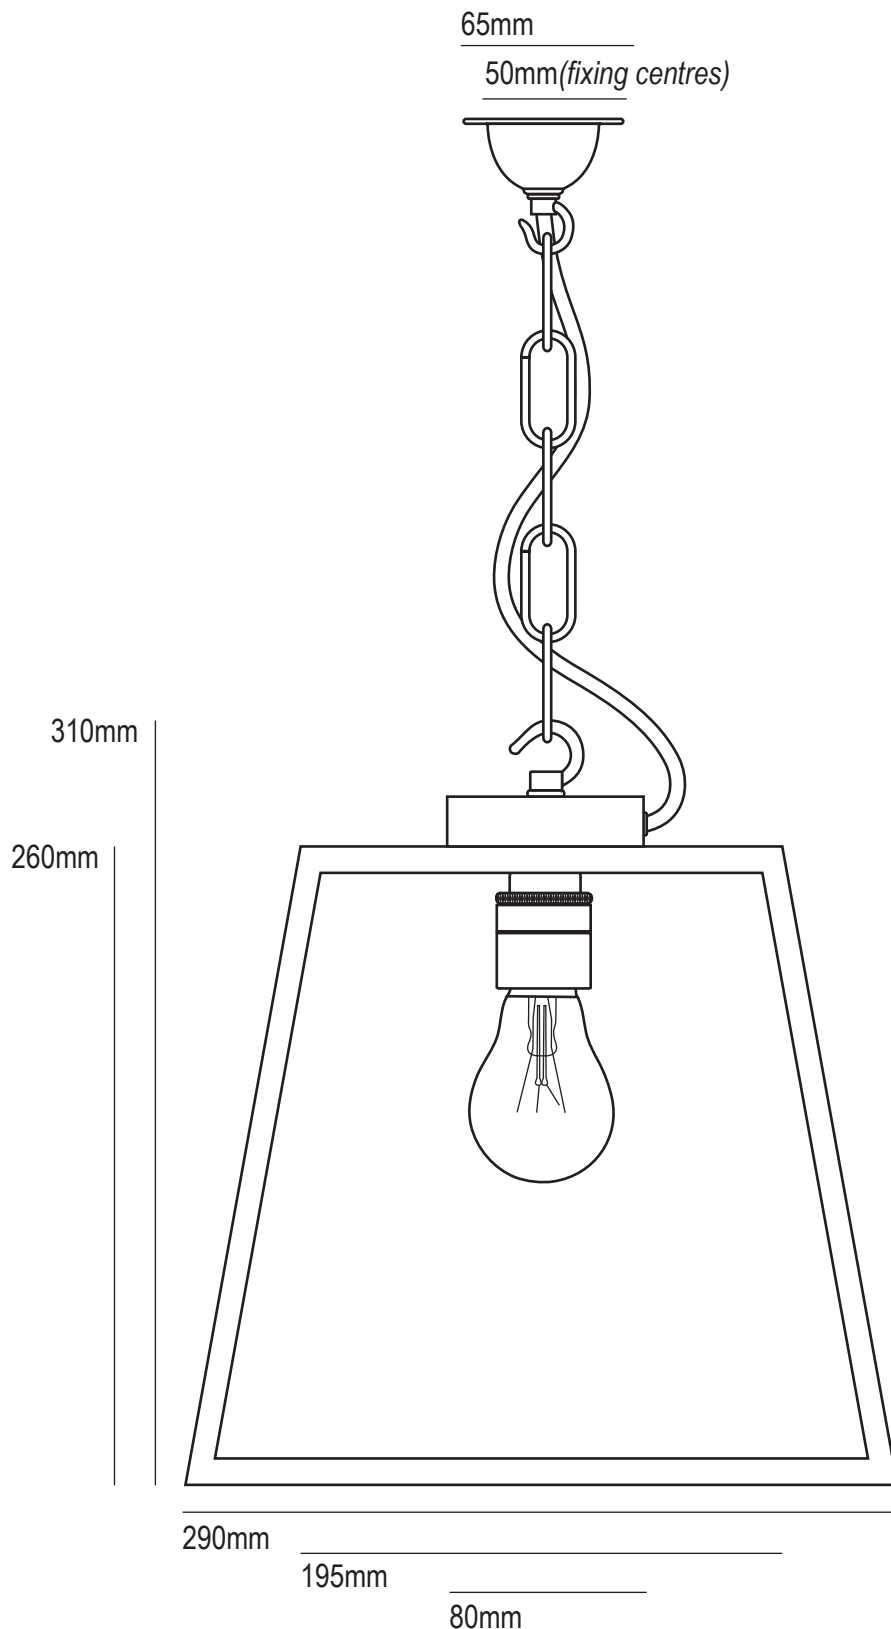

# Quad Pendant, Medium Closed Top 7635/M

Product Code	Bulb Cap	Max Wattage	Bulb Type	Height/Length	Width/Diameter	Projection
7635/M	E27	100	GLS	310mm	290mm	n/a
<b>Available Finish</b>		Weathered brass, clear glass				

Rated IP43  
Bulbs Not Supplied.  
Pendant supplied with 1.5m of chain and 1.8m of cable.  
This product is available for specific markets. Low energy CFL compatible.