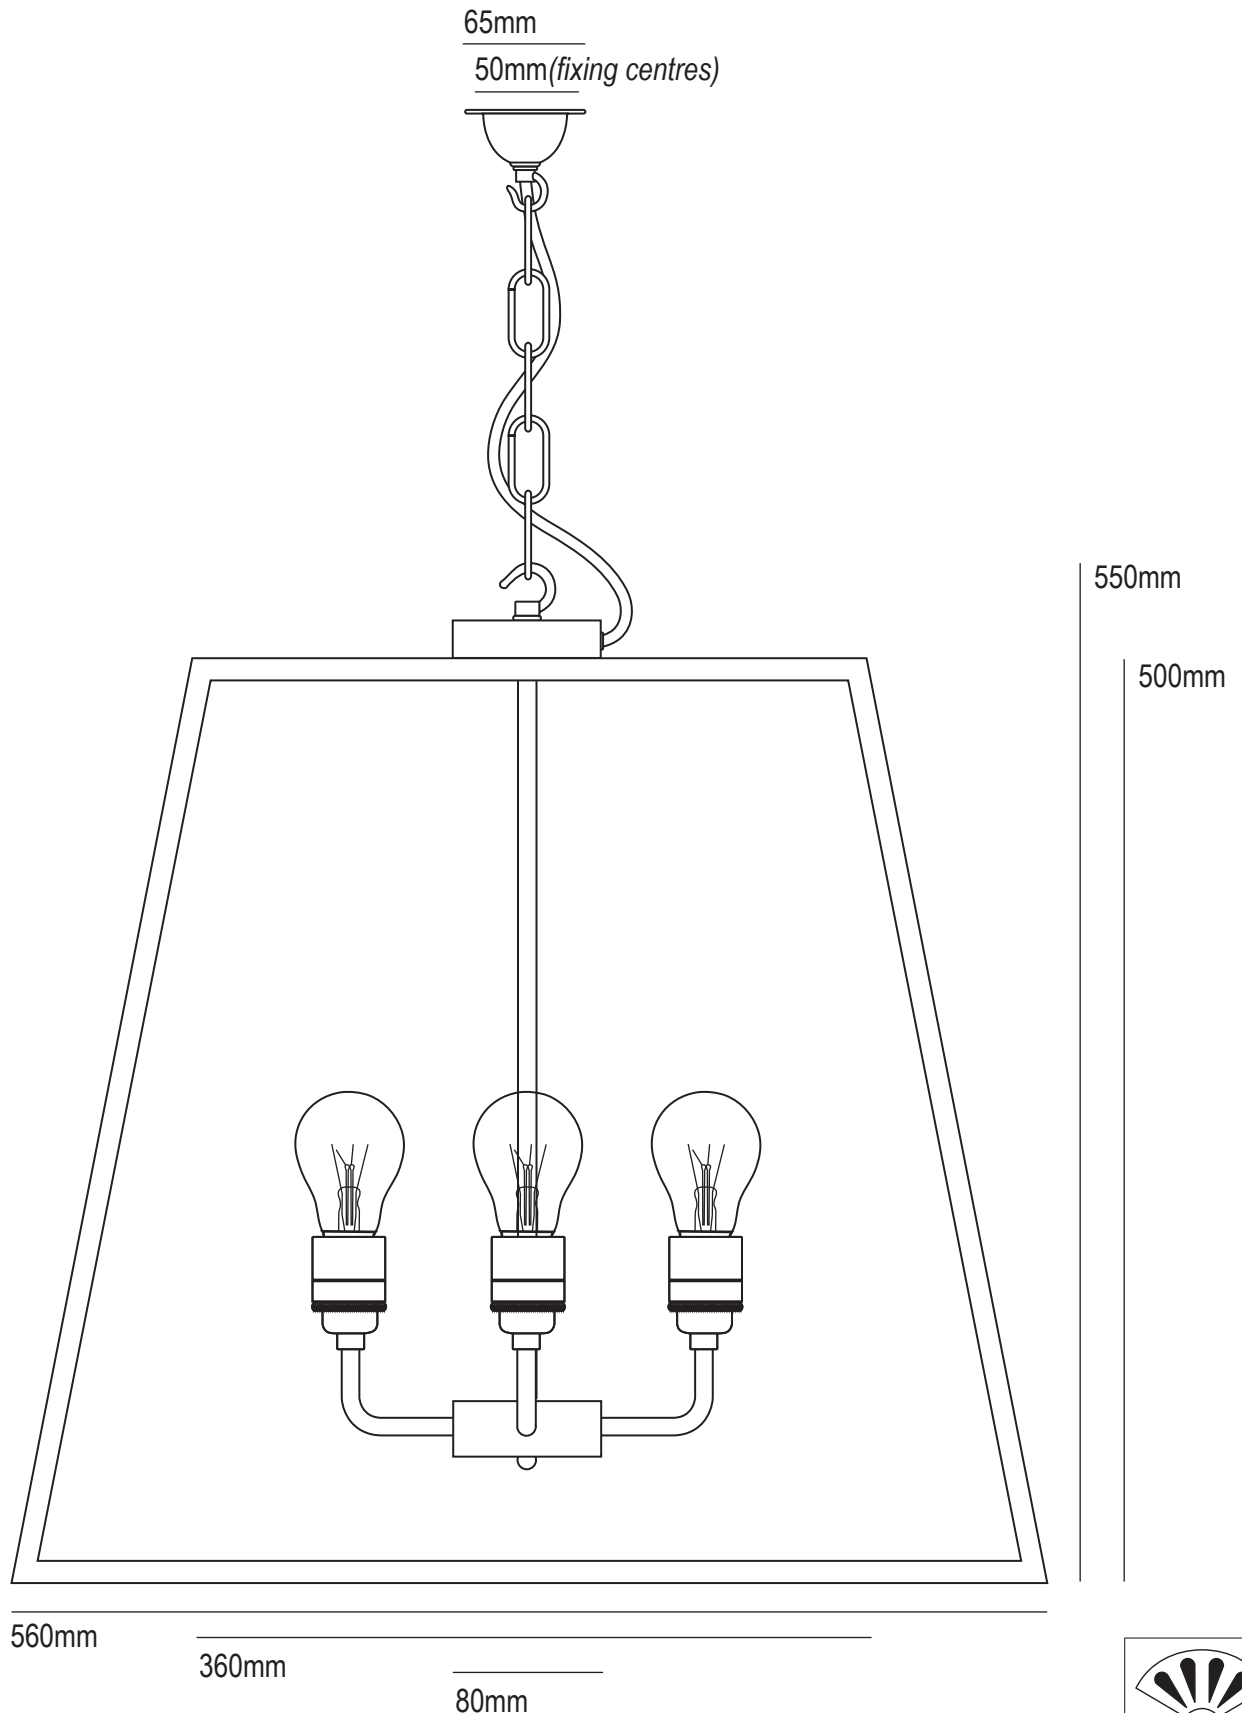

Quad Pendant, Extra Large Closed Top 7635/XL

Product Code	Bulb Cap	Max Wattage	Bulb Type	Height/Length	Width/Diameter	Projection
7635/4ELE/XL	4 x E27	4 x 60	GLS	550mm	560mm	n/a
Available Finish		Weathered brass, clear glass				

Rated IP43
 Bulbs Not Supplied.
 Pendant supplied with 1.5m of chain and 1.8m of cable.
 This product is available for specific markets. Low energy CFL compatible.