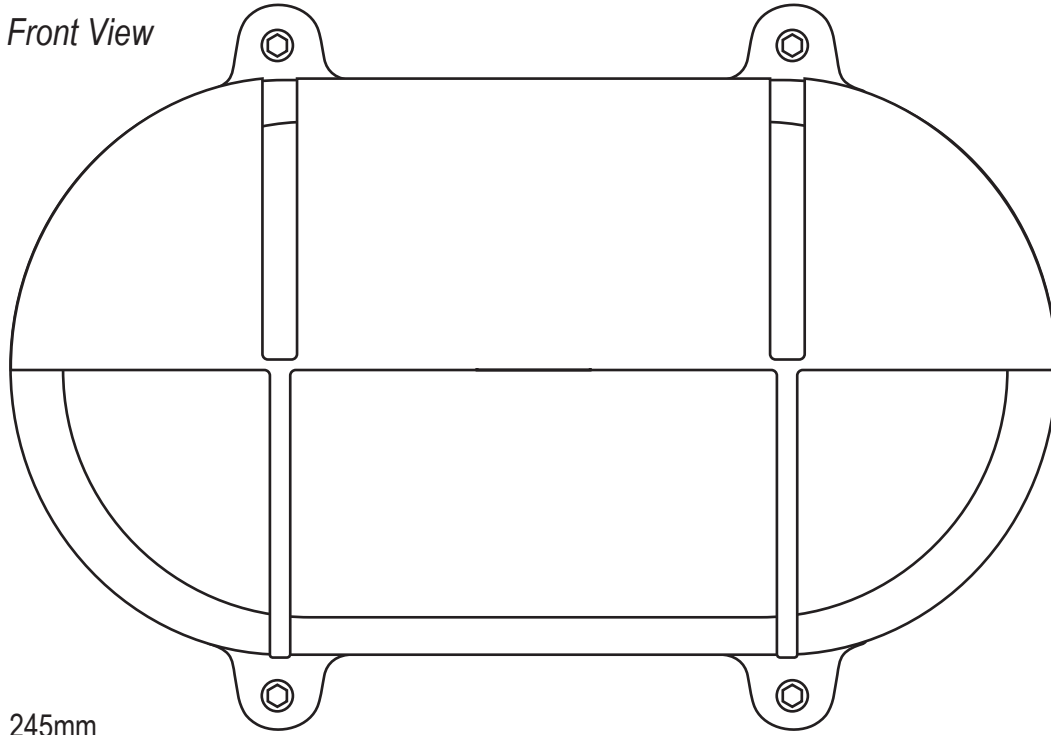

Oval Brass Bulkhead Fitting with Internal Fixing Points 7435

Product Code	Bulb Cap	Max Wattage	Bulb Type	Height/Length	Width/Diameter	Projection
7435	E27	60	GLS	172mm	245mm	115mm
Available Finish		Natural, Weathered or Chrome plated Brass, frosted diffuser				

Front View

Side View

Rated IP54
Bulb Not Supplied
Supplied unwired for direct connection to main supply(through cable gland).
This product is available for specific markets. Low energy CFL compatible.