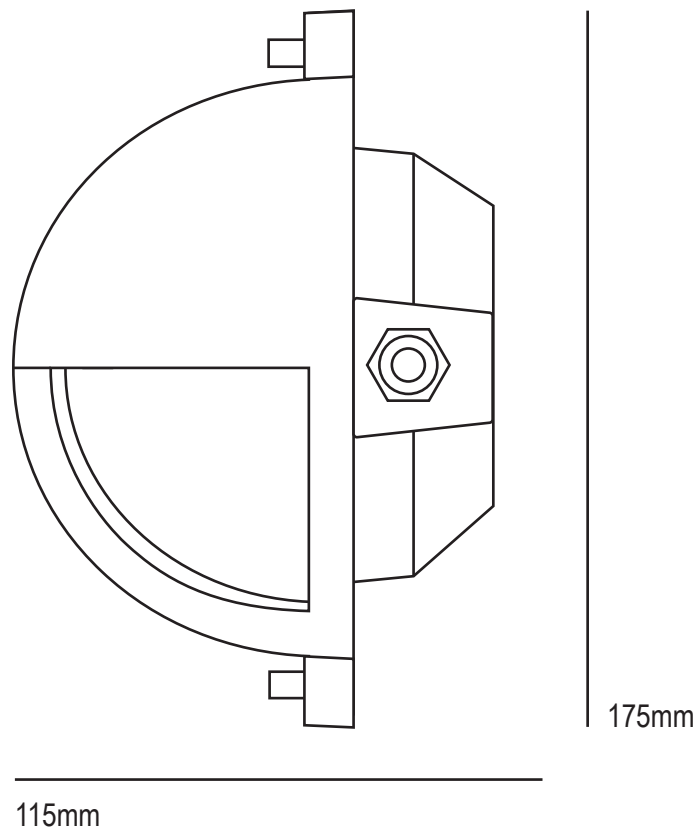

Oval Brass Bulkhead Fitting with Internal Fixing Points 7435

Product Code	Bulb Cap	Max Wattage	Bulb Type	Height/Length	Width/Diameter	Projection
7435	E27	60	GLS	172mm	245mm	115mm
Available Finish		Natural, Weathered or Chrome plated Brass, frosted diffuser				

Front View

Side View

Rated IP54
Bulb Not Supplied
Supplied unwired for direct connection to main supply(through cable gland).
This product is available for specific markets. Low energy CFL compatible.