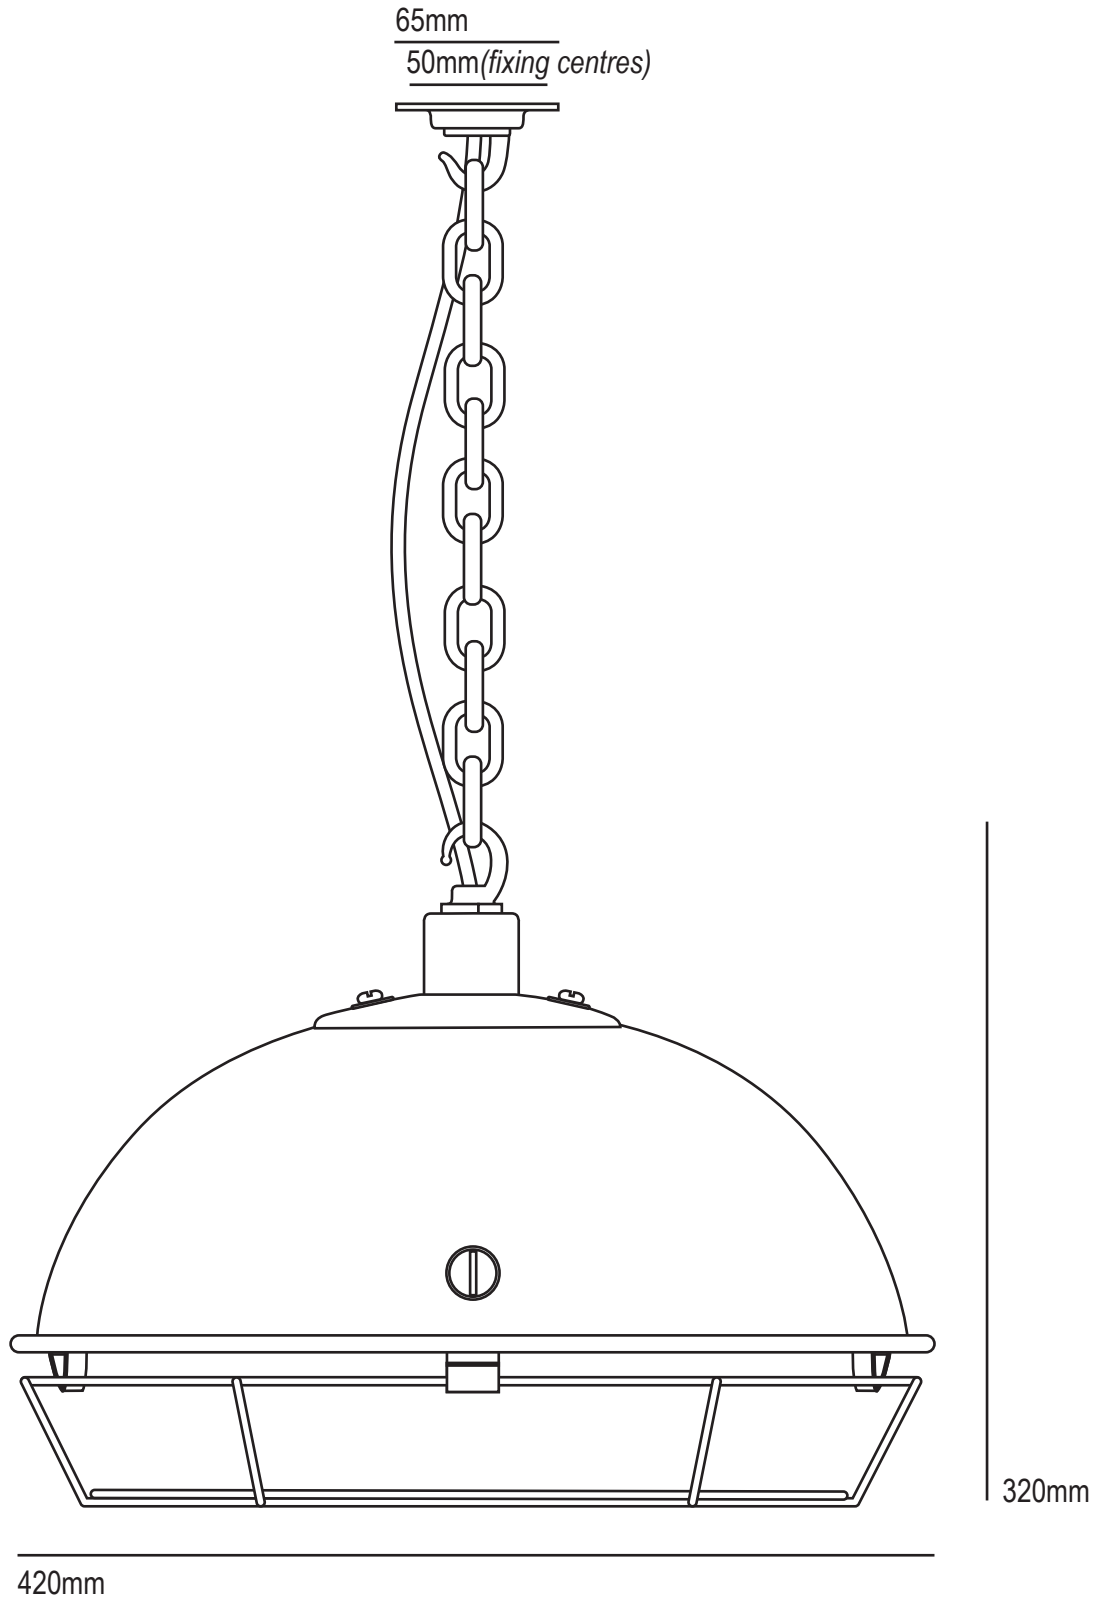

Steel Working Light With Protective Guard 7238

Product Code	Bulb Cap	Max Wattage	Bulb Type	Height/Length	Width/Diameter	Projection
7238	E27	100	GLS	320mm	420mm	n/a
Available Finish		Galvanised				

Bulb Not Supplied
Supplied with 1.5m of chain, 1.8m of cable and ceiling hook.
This product is available for specific markets. Low energy CFL compatible.