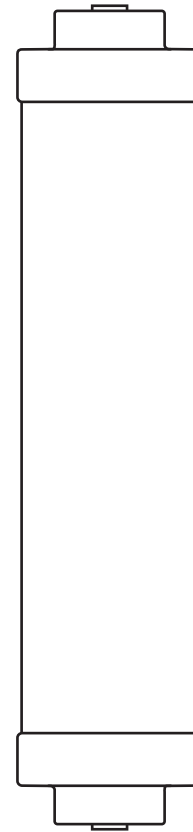

Cabin LED Wall Light, 28cm 7218/27

Product Code	Bulb Cap	Max Wattage	Bulb Type	Height/Length	Width/Diameter	Projection
7218/27	LED	2.5	LED	280mm	65mm	75mm
Available Finish		polished chrome / polished brass / weathered brass				

Side Profile

75 mm

280 mm

Front

65 mm

IMPORTANT:

LOW VOLTAGE LED FITTING - CONNECTION TO REMOTE DRIVER (SUPPLIED) REQUIRED FOR MAINS INSTALLTION

Supplied with integral LED and driver (for remote installation up to 10 meters from the fitting*)

Fitting is dimmable with trailing edge dimmers**

IP44 rated

Warm white tone LED (2700K)

Available for specific markets

*Assuming minimum cable gauge is 1.5mm (16AWG)

**Dimming performance may vary between manufacturers, check minimum load and compatability against dimmer specification.

Backplate

Backplates can be rotated 180 degrees- to allow cable exit to be positioned at top if required.

Stated dimensions are for reference purposes only. Due to manufacturing tolerances, the actual dimensions of each product may differ to those stated.