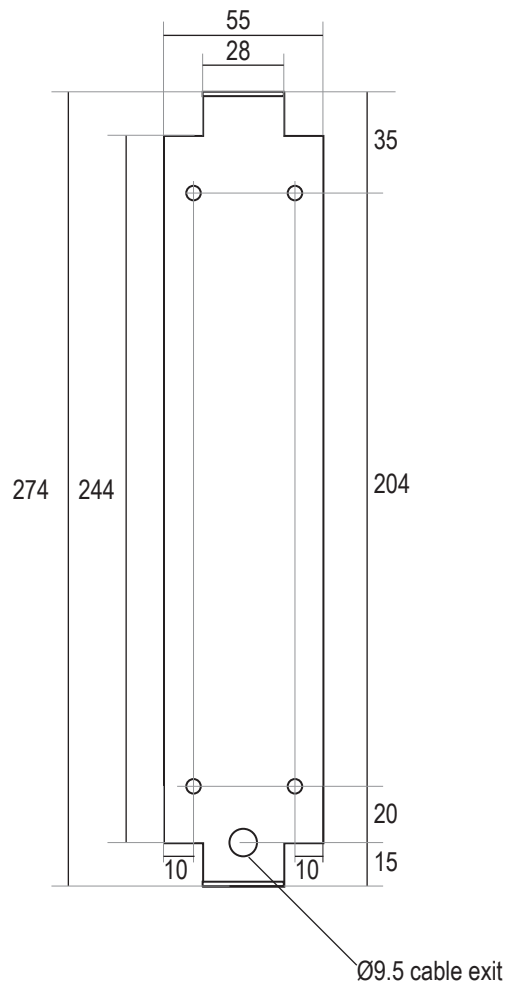

Cabin LED Wall Light, 28cm 7218/27

Product Code	Bulb Cap	Max Wattage	Bulb Type	Height/Length	Width/Diameter	Projection
7218/27	LED	2.5	LED	280mm	65mm	75mm
Available Finish		polished chrome / polished brass / weathered brass				

Side Profile

75 mm

280 mm

Front

65 mm

IMPORTANT:

LOW VOLTAGE LED FITTING - CONNECTION TO REMOTE DRIVER (SUPPLIED) REQUIRED FOR MAINS INSTALLTION

Supplied with integral LED and driver (for remote installation up to 10 meters from the fitting*)

Fitting is dimmable with trailing edge dimmers**

IP44 rated

Warm white tone LED (2700K)

Available for specific markets

*Assuming minimum cable gauge is 1.5mm (16AWG)

**Dimming performance may vary between manufacturers, check minimum load and compatability against dimmer specification.

Backplate

Backplates can be rotated 180 degrees- to allow cable exit to be positioned at top if required.

Stated dimensions are for reference purposes only. Due to manufacturing tolerances, the actual dimensions of each product may differ to those stated.