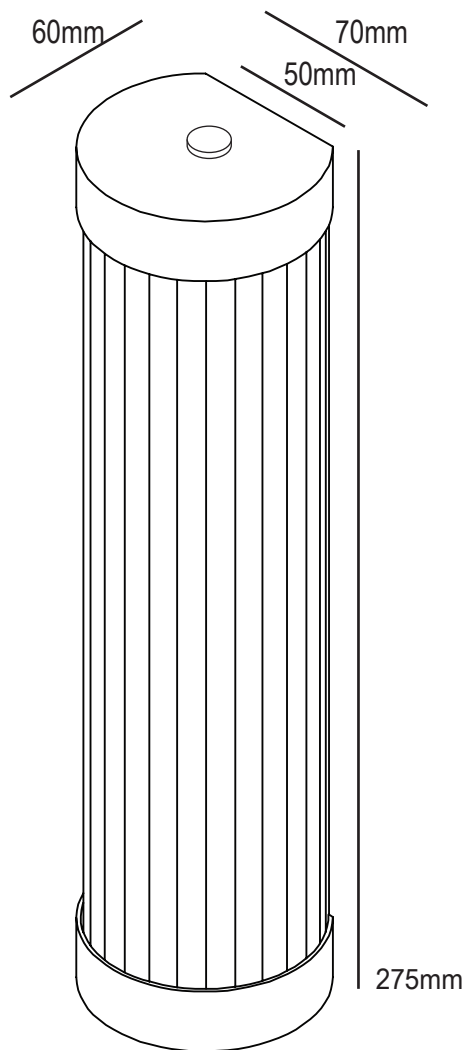

# Pillar Light with Glass Rods

## Narrow

### 7212/27

Product Code	Bulb Cap	Max Wattage	Bulb Type	Height/Length	Width/Diameter	Projection
7212/27	LED	2.5	LED	275mm	70mm	60mm
<b>Available Finish</b>		Polished/Weathered brass or chrome plated				