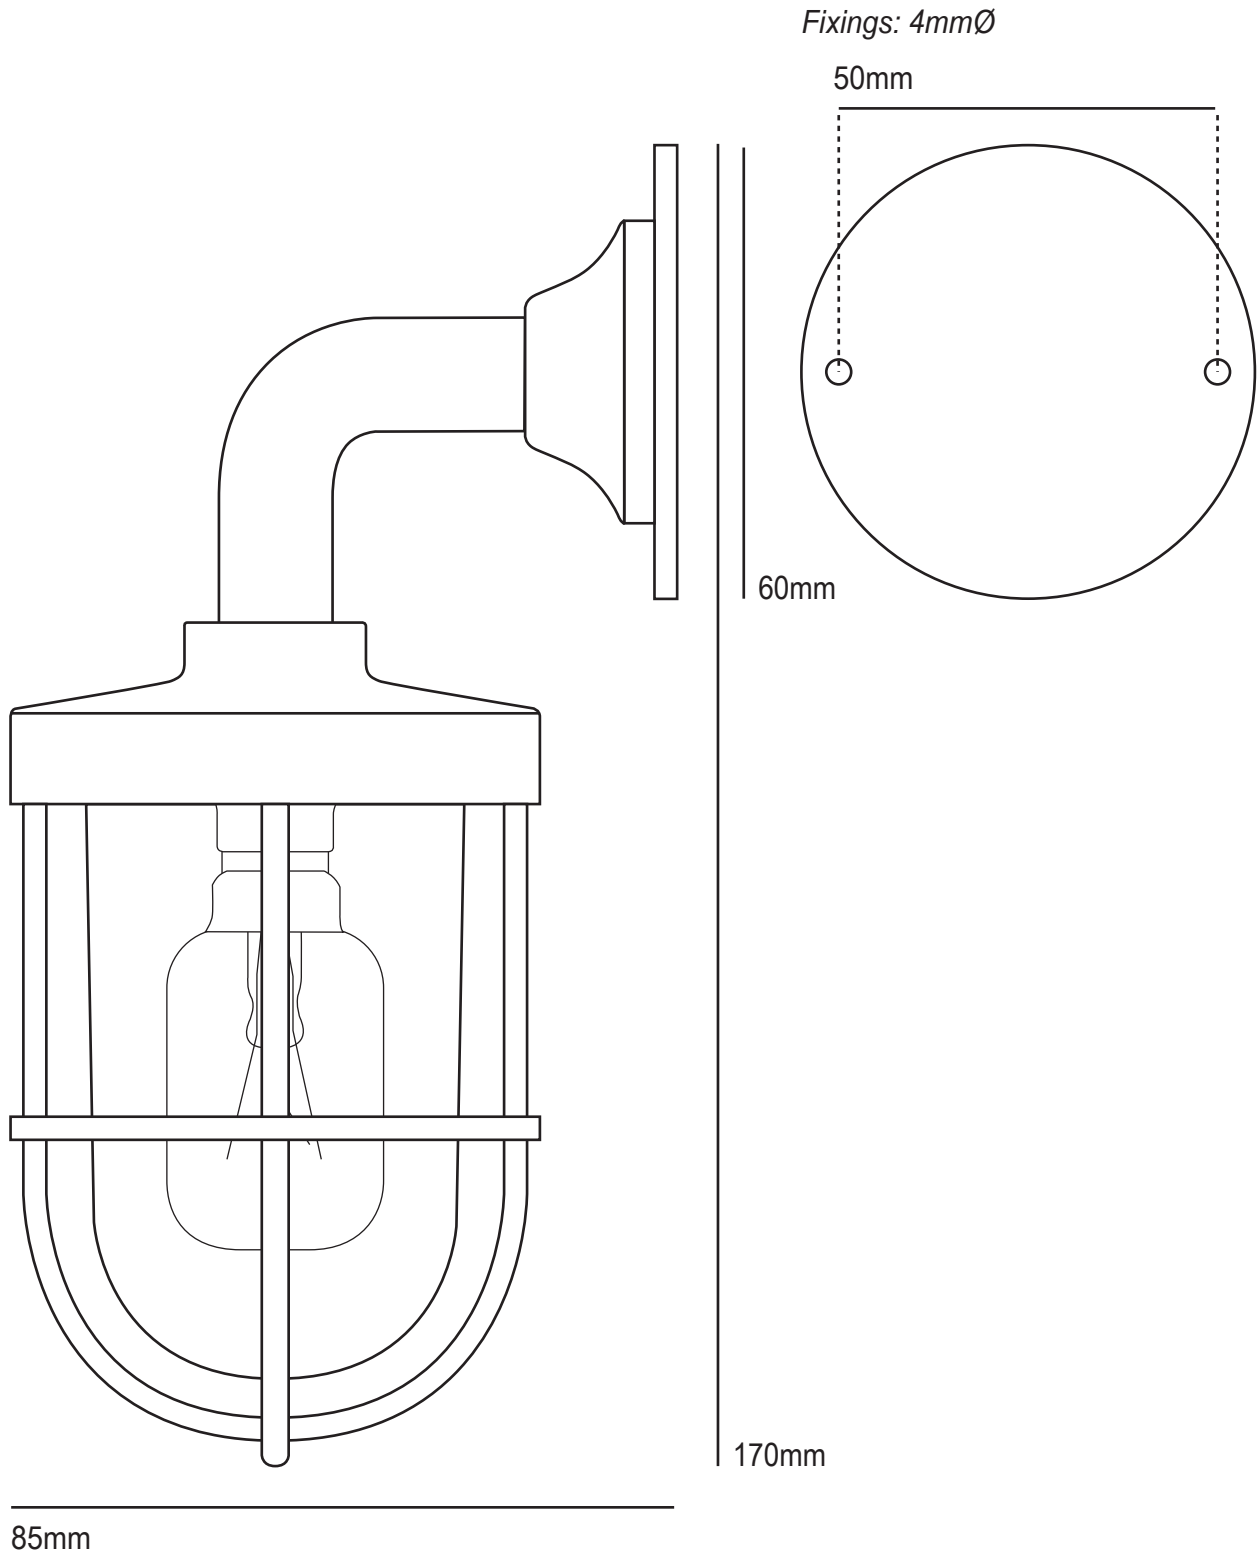

# Miniature Ship's Well Glass Light 7207/M

Product Code	Bulb Cap	Max Wattage	Bulb Type	Height/Length	Width/Diameter	Projection
7207/M	BA15d (SBC)	240V 15W	Appliance	170mm	n/a	85mm
<b>Available Finish</b>		Weathered, Polished or Chrome Plated Brass, frosted or clear glass				