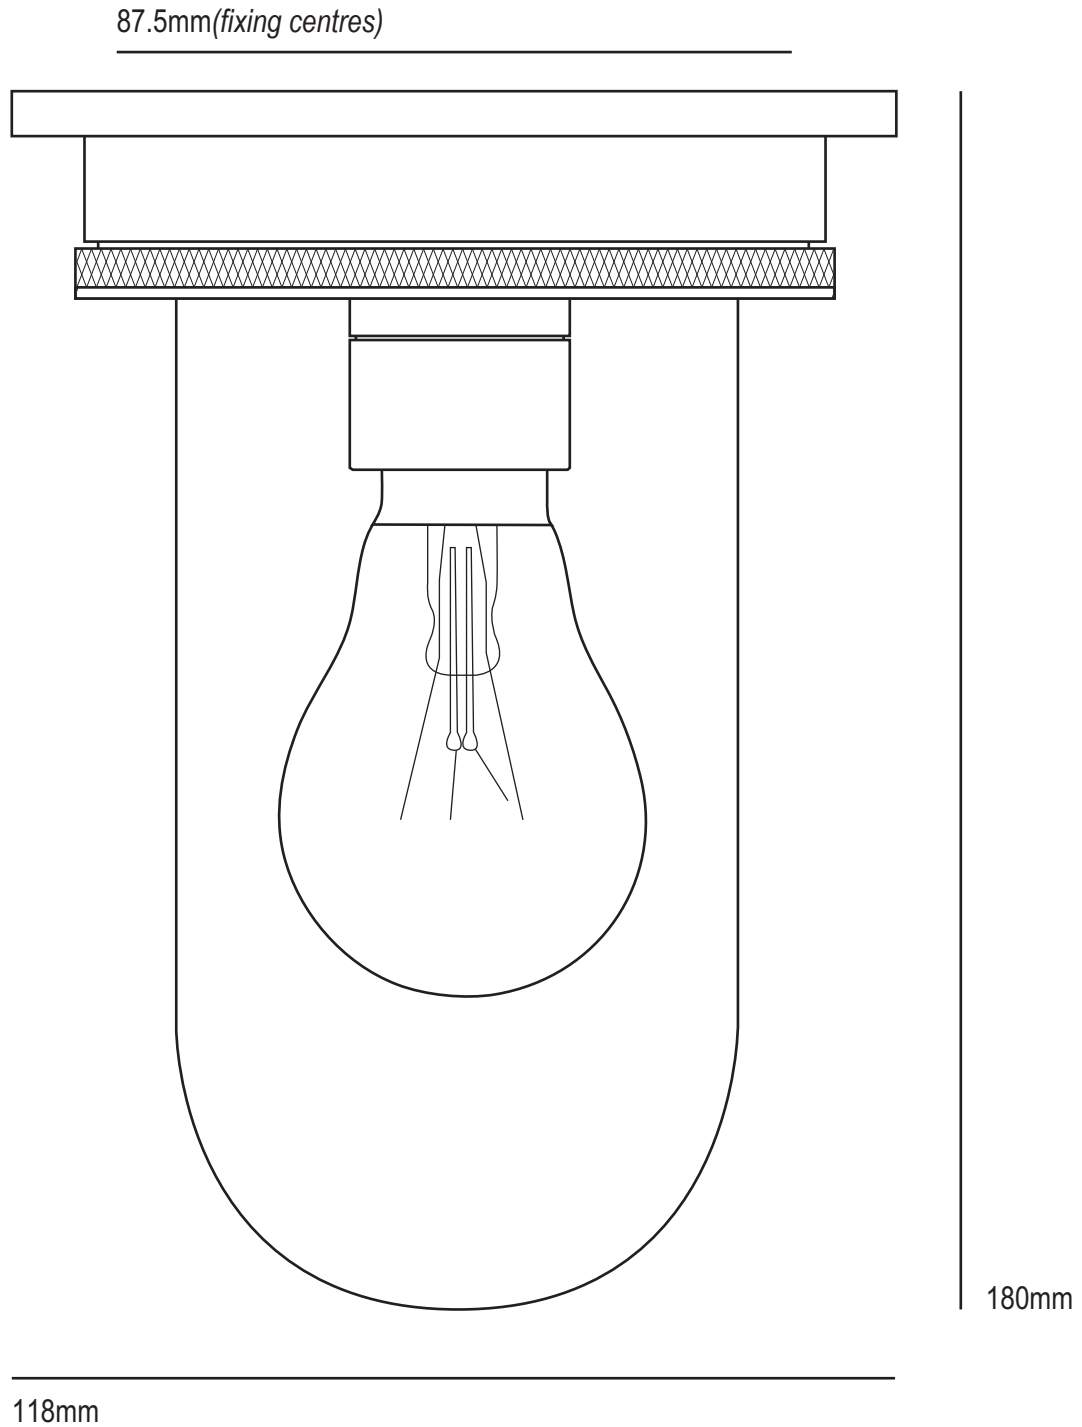

Ship's Companionway Light 7202

Product Code	Bulb Cap	Max Wattage	Bulb Type	Height/Length	Width/Diameter	Projection
7202/E27	E27	60	GLS	180mm	118mm	n/a
Available Finish		Polished/weathered brass/chrome plated, clear or frosted glass				