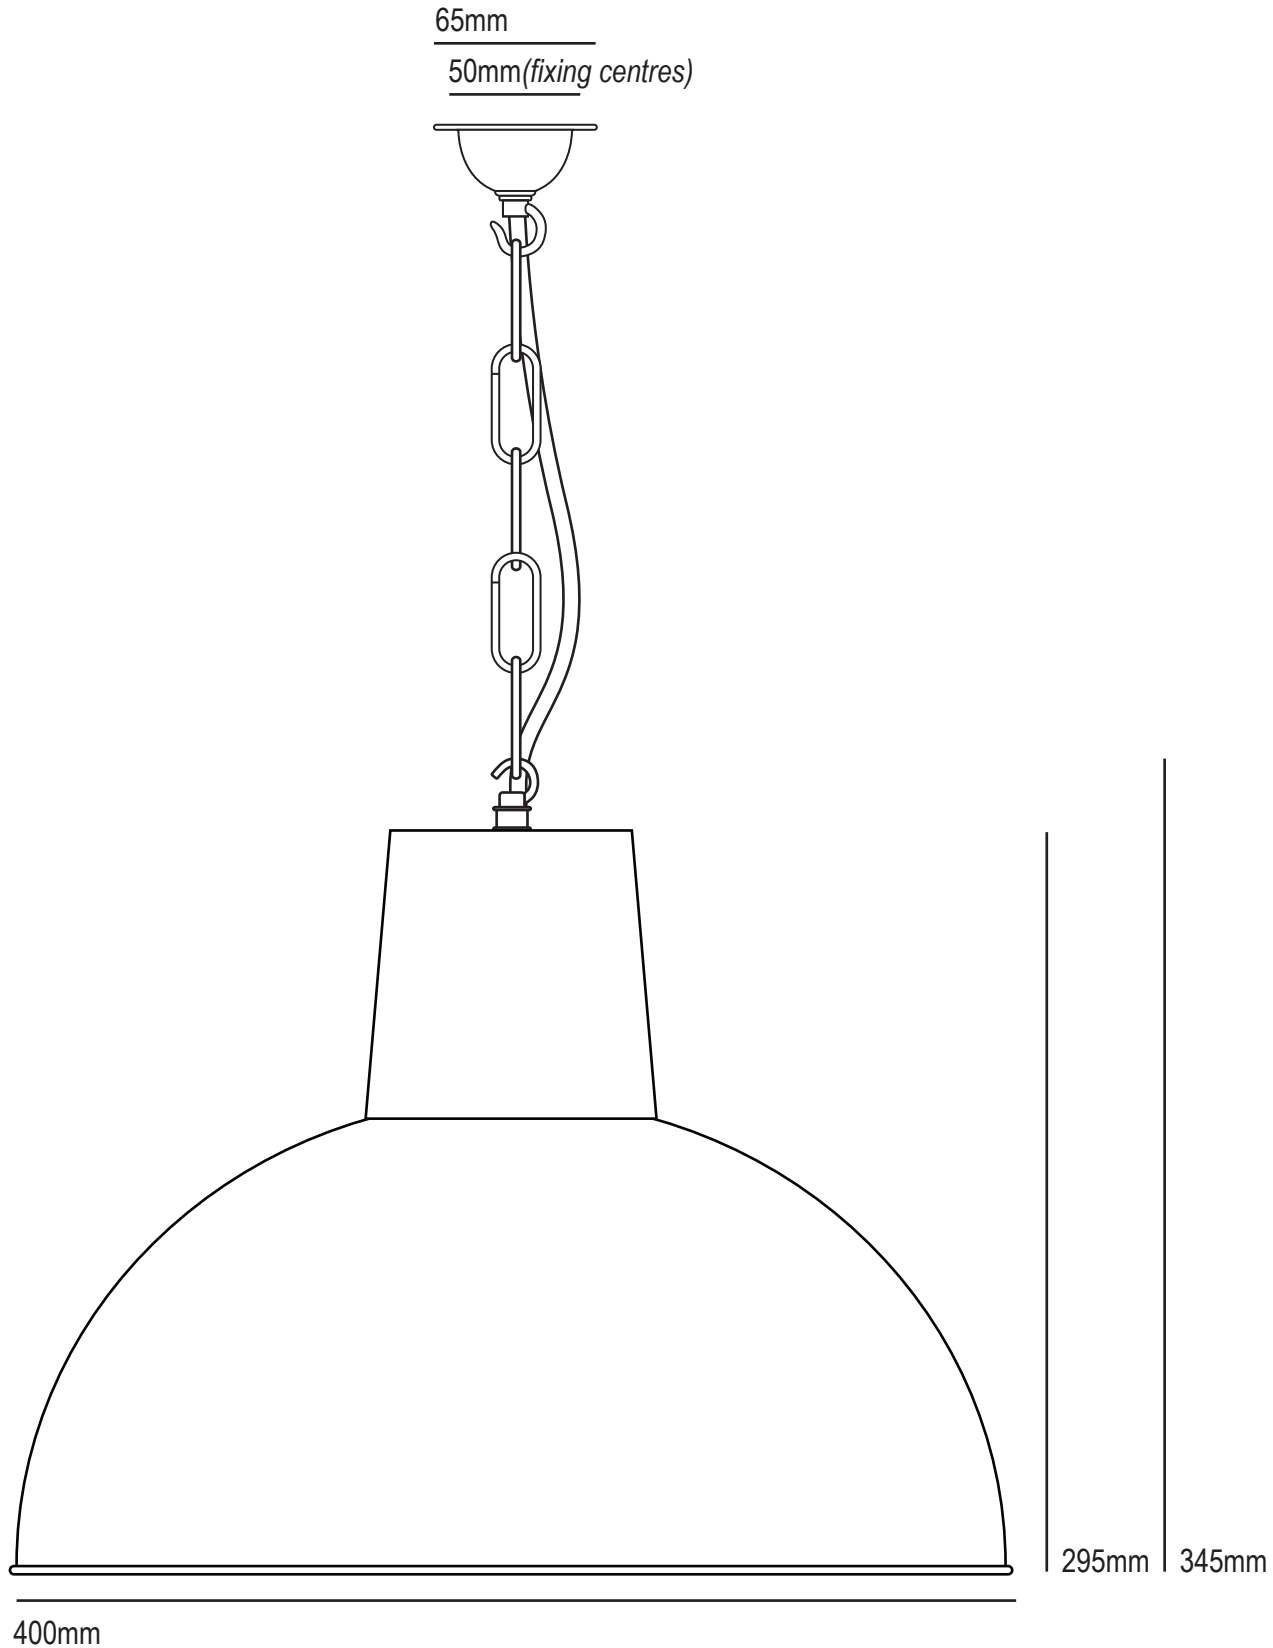

# Medium Spun Reflector in Aluminium or Copper 7164

Product Code	Bulb Cap	Max Wattage	Bulb Type	Height/Length	Width/Diameter	Projection
7164	E27	100	GLS	345mm	400mm	n/a
<b>Available Finish</b>		Polished Aluminium or Weathered Copper with polished interior				

Bulb Not Supplied  
Supplied with 1.5m of chain, 1.8m of cable and ceiling hook.  
This product is available for specific markets. Low energy CFL compatible.