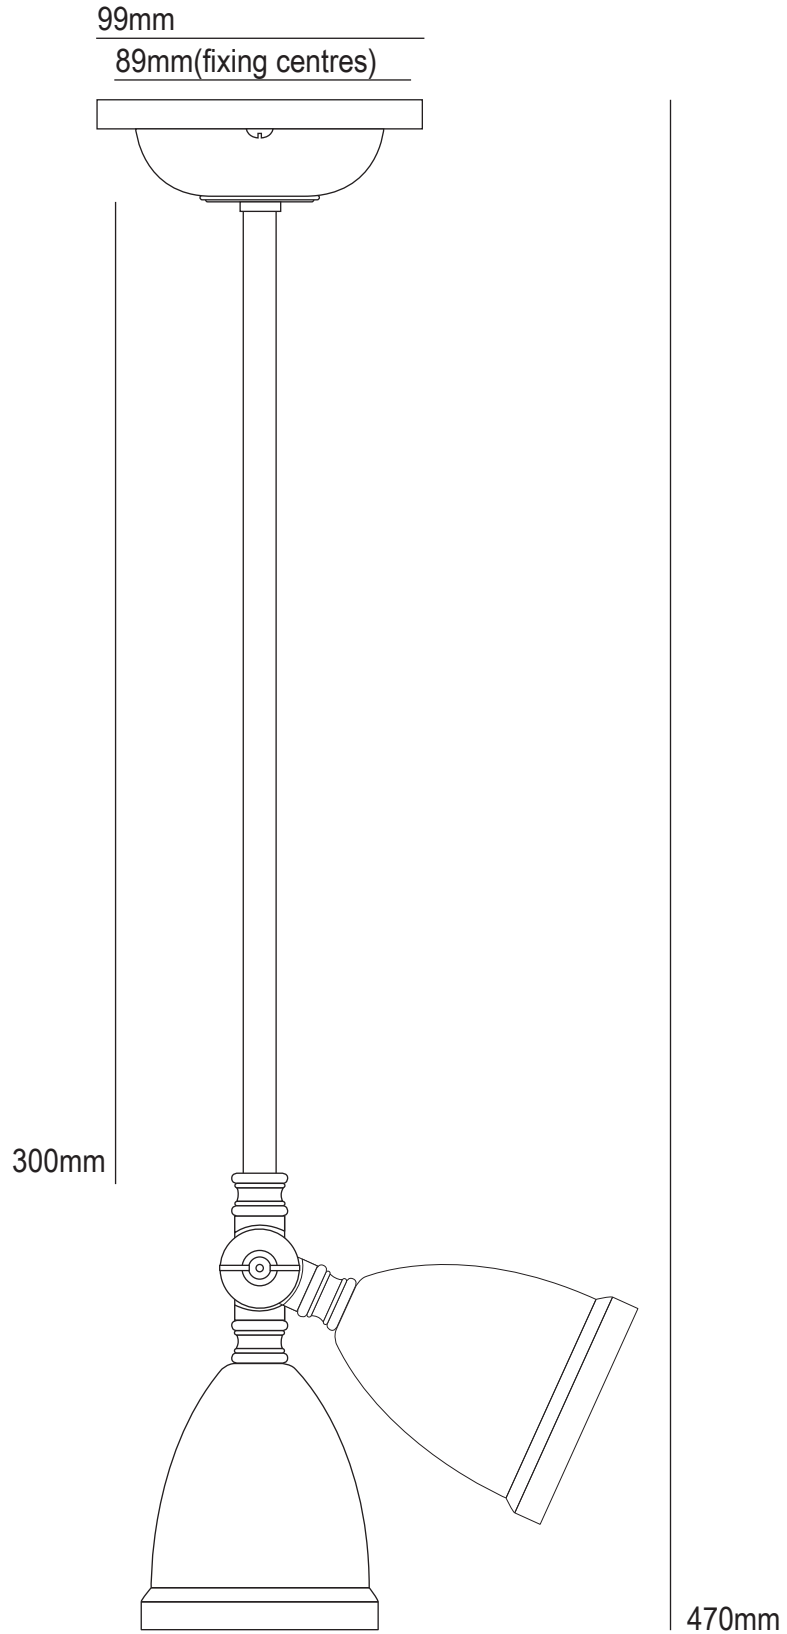

# Adjustable Low Voltage Spot Light With Shade & Integral Transformer + 30cm Rod 0762/ROD

Product Code	Bulb Cap	Max Wattage	Bulb Type	Height/Length	Width/Diameter	Depth/Projection
0762/ROD	BA15d (SBC)	12V: 20 or 50W	Osram Halospot 70	470mm	99mm	n/a
<b>Available Finish</b>		Nickel Plated or Weathered Bronze				

Bulb Supplied: Osram Halospot 70 12V: 20W or 50W, 8° spot or 24° Flood  
Backplate contains integral (dimmable) transformer  
This product is available for specific markets.