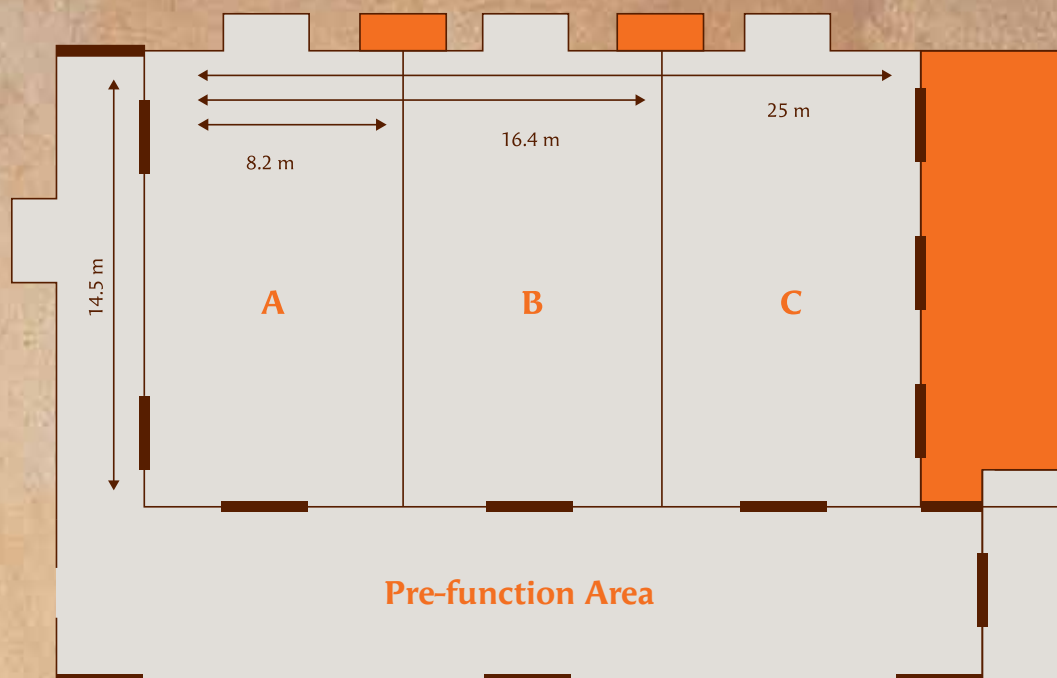

### Liwa Ballroom (365sqm)

Whatever the nature and style of your occasion, the grand Liwa Ballroom offers a palatial meeting, conference or banquet setting for up to 300 guests, complemented by imposing views over the desert dunes. Add a unique touch to your celebrations with dark wood furnishings, plush carpets and Arabian chandeliers. The space can also be split into three separate rooms, each hosting up to 70 guests.

## Liwa Ballroom

	Floor (m)	Total Area (sqm)	Ceiling Height (m)
Liwa Ballroom	25 x 14.5	365	5.3
Liwa Ballroom (A)	8.2 x 14.5	120	5.3
Liwa Ballroom (B)	8.2 x 14.5	120	5.3
Liwa Ballroom (C)	8.2 x 14.5	120	5.3
Antarah Boardroom	4.6 x 6.5	30	5.3
Ablah Boardroom	4.6 x 6.5	30	5.3

	 Theatre	 Classroom	 Boardroom	 U-Shape	 Banquet	 Reception
Liwa Ballroom	300	240	-	65	200	350
Liwa Ballroom (A)	70	40	30	30	50	100
Liwa Ballroom (B)	70	40	30	30	50	100
Liwa Ballroom (C)	70	40	30	30	50	100
Liwa Ballroom (A) + (B)	150	120	-	45	130	250
Liwa Ballroom (B) + (C)	150	120	-	45	130	250
Antarah Boardroom	-	-	10	-	-	-
Ablah Boardroom	-	-	10	-	-	-