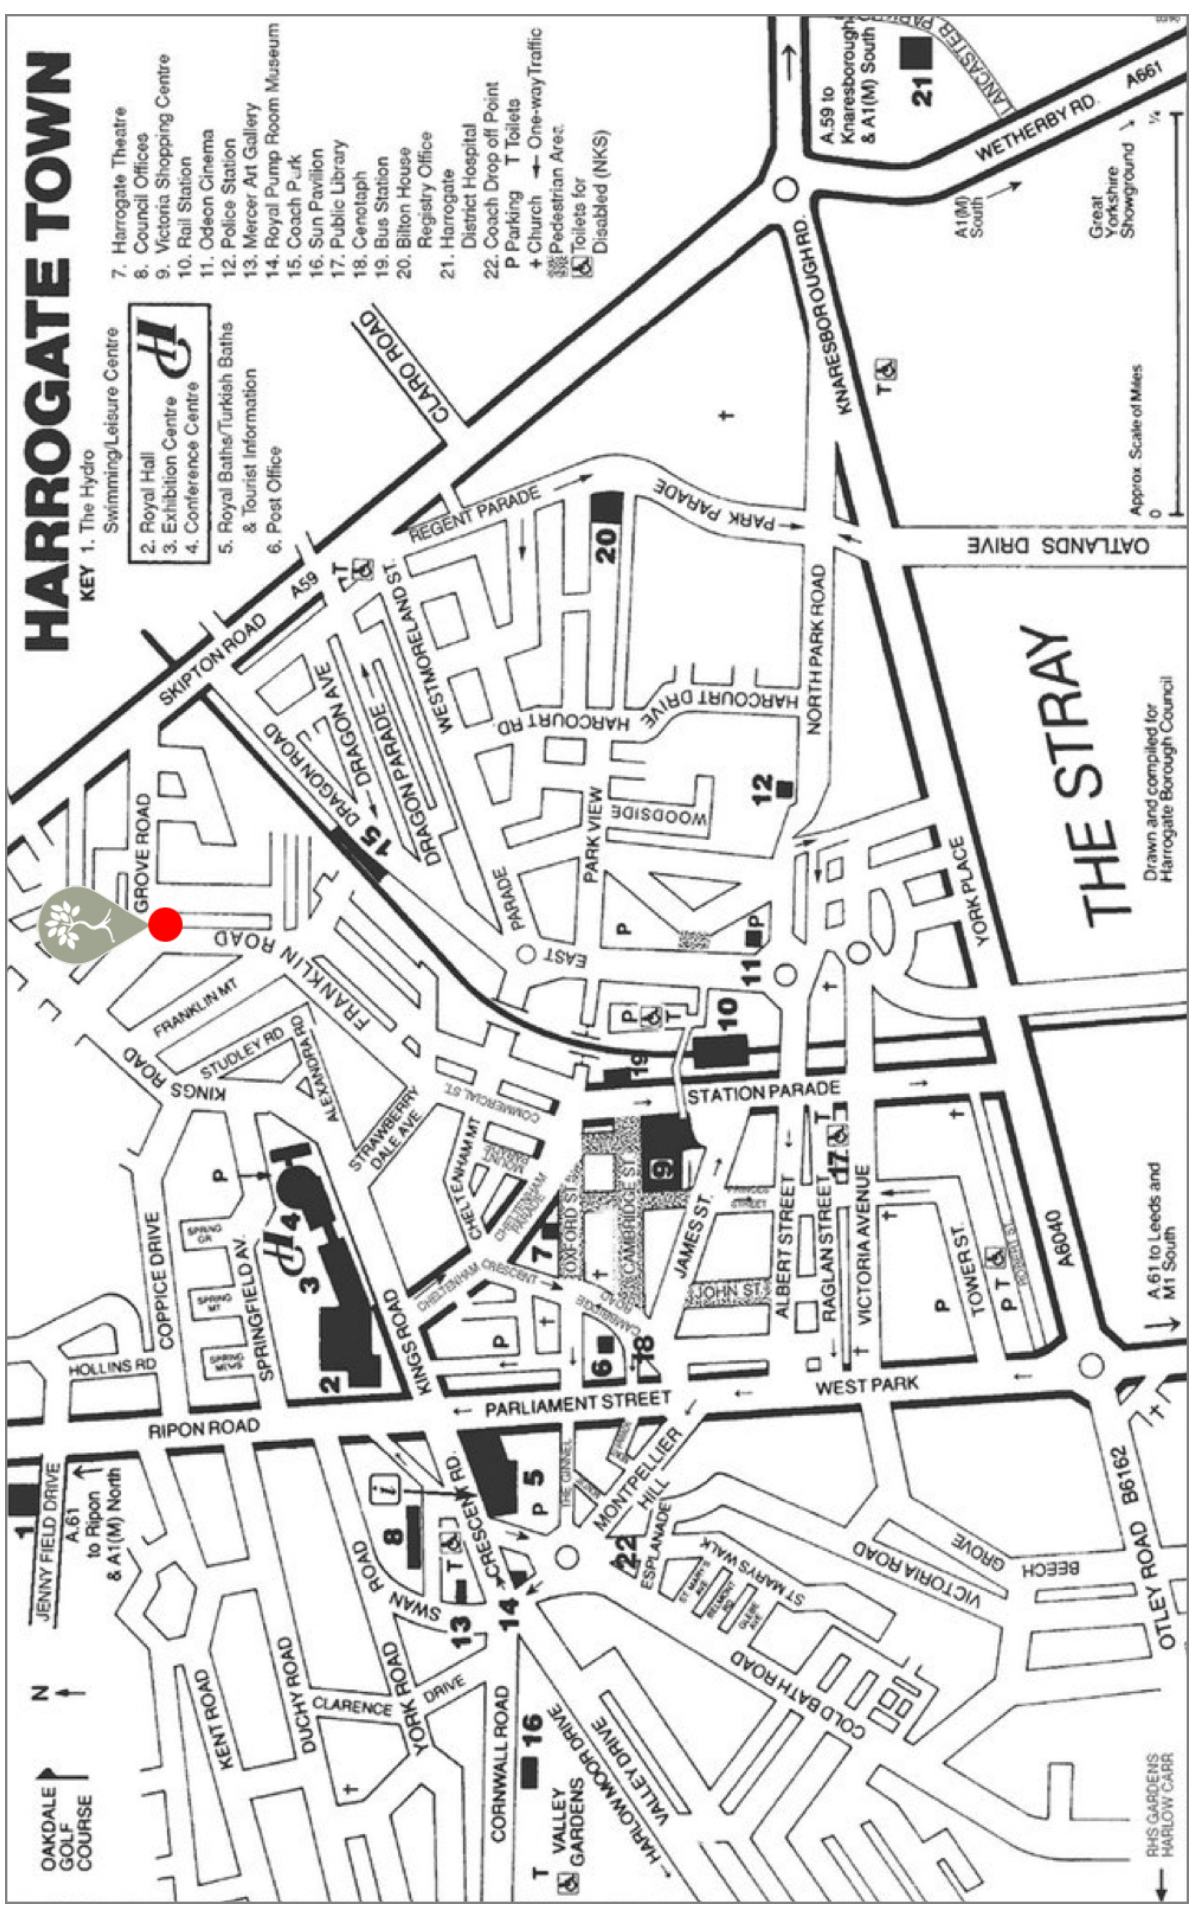

HARROGATE TOWN

KEY 1. The Hydro

2. Royal Hall
3. Exhibition Centre
4. Conference Centre
5. Royal Baths/Turkish Baths & Tourist Information
6. Post Office
7. Harrogate Theatre
8. Council Offices
9. Victoria Shopping Centre
10. Rail Station
11. Odeon Cinema
12. Police Station
13. Mercer Art Gallery
14. Royal Pump Room Museum
15. Coach Park
16. Sun Pavilion
17. Public Library
18. Cenotaph
19. Bus Station
20. Bilton House
21. Registry Office
22. District Hospital
23. Coach Drop off Point
24. P Parking
25. T Toilets
26. + Church
27. → One-way Traffic
28. Pedestrian Area
29. Toilets for Disabled (NKS)

Swimming/Leisure Centre

Approx. Scale of Miles

Drawn and compiled for Harrogate Borough Council

A 61 to Leeds and A 61 to Leeds and A1 South

BUS GARDENS HARLOW CARR