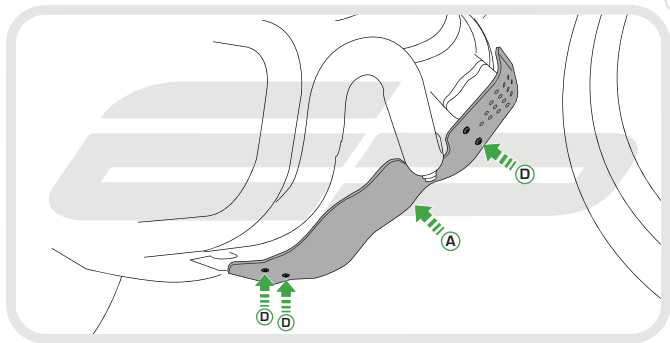

EVOTECH®
P E R F O R M A N C E

Installation Instructions

DUCATI SCRAMBLER SIXTY2 2016 ENGINE GUARD

Product Reference - 13031

Kit Contents

- Ⓐ 1 x Engine Guard
- Ⓑ 1 x Upper Bracket
- Ⓒ 1 x Lower Bracket
- Ⓓ 4 x M6 - 12 Socket Button Head

Caution

Tighten nuts up evenly
to ensure bracket
fully clamps exhaust

B

OEM PART

OEM PART

EVOTECH[®]
P E R F O R M A N C E

www.evotech-performance.com