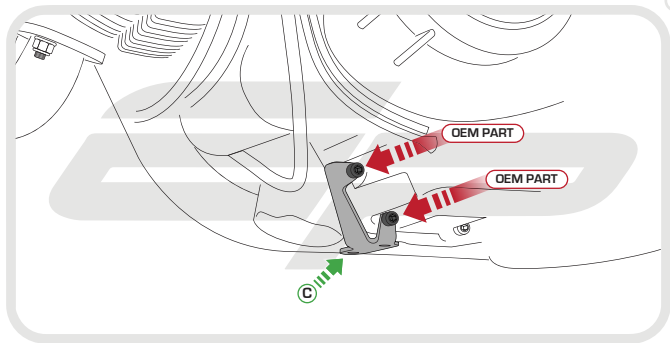

EVOTECH®
P E R F O R M A N C E

Installation Instructions

DUCATI SCRAMBLER SIXTY2 2016 ENGINE GUARD

Product Reference - 13031

Kit Contents

- Ⓐ 1 x Engine Guard
- Ⓑ 1 x Upper Bracket
- Ⓒ 1 x Lower Bracket
- Ⓓ 4 x M6 - 12 Socket Button Head

Caution

Tighten nuts up evenly
to ensure bracket
fully clamps exhaust

B

OEM PART

OEM PART

EVOTECH[®]
P E R F O R M A N C E

www.evotech-performance.com