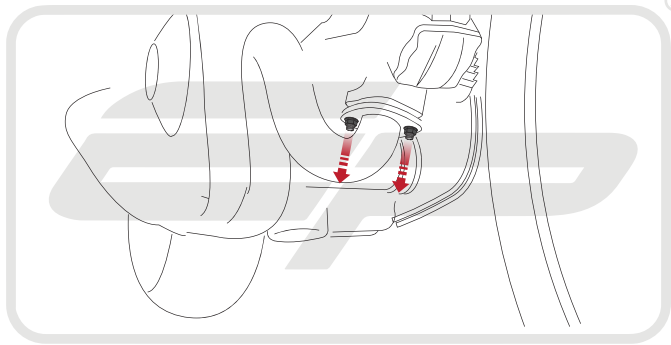

EVOTECH®
P E R F O R M A N C E

Installation Instructions

DUCATI SCRAMBLER SIXTY2 2016 ENGINE GUARD

Product Reference - 13031

Kit Contents

- Ⓐ 1 x Engine Guard
- Ⓑ 1 x Upper Bracket
- Ⓒ 1 x Lower Bracket
- Ⓓ 4 x M6 - 12 Socket Button Head

Caution

Tighten nuts up evenly
to ensure bracket
fully clamps exhaust

B

OEM PART

OEM PART

EVOTECH[®]
P E R F O R M A N C E

www.evotech-performance.com