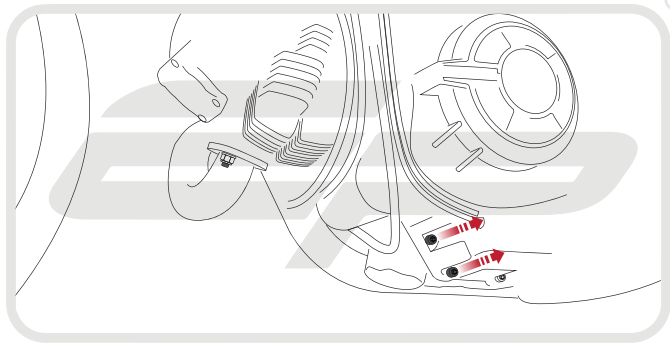

EVOTECH®
P E R F O R M A N C E

Installation Instructions

DUCATI SCRAMBLER SIXTY2 2016 ENGINE GUARD

Product Reference - 13031

Kit Contents

- Ⓐ 1 x Engine Guard
- Ⓑ 1 x Upper Bracket
- Ⓒ 1 x Lower Bracket
- Ⓓ 4 x M6 - 12 Socket Button Head

Caution

Tighten nuts up evenly
to ensure bracket
fully clamps exhaust

B

OEM PART

OEM PART

EVOTECH[®]
P E R F O R M A N C E

www.evotech-performance.com