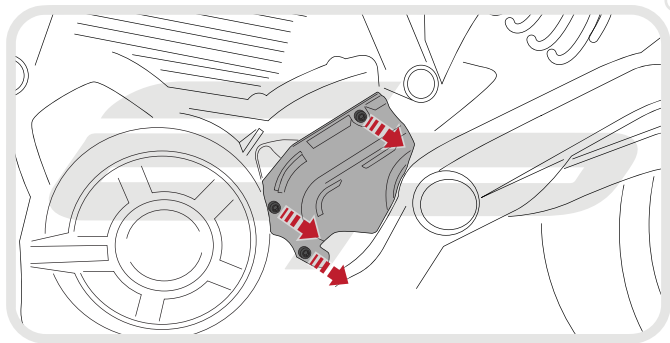

EVOTECH®
P E R F O R M A N C E

Installation Instructions

**DUCATI SCRAMBLER
SPROCKET COVER**

Product Reference - 12726

Kit Contents

- A** 1 x Sprocket Cover

EVOTECH®
P E R F O R M A N C E

www.evotech-performance.com