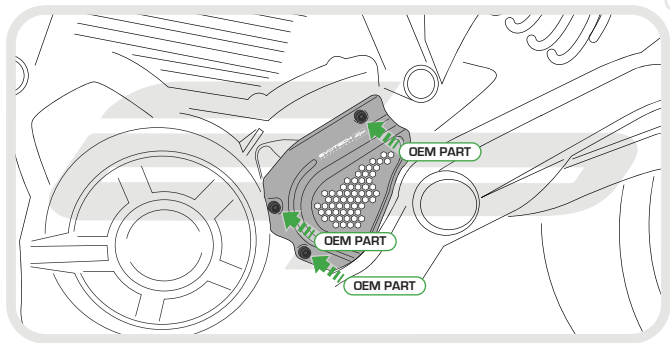

EVOTECH®
P E R F O R M A N C E

Installation Instructions

**DUCATI SCRAMBLER
SPROCKET COVER**

Product Reference - 12726

Kit Contents

- A** 1 x Sprocket Cover

EVOTECH®
P E R F O R M A N C E

www.evotech-performance.com