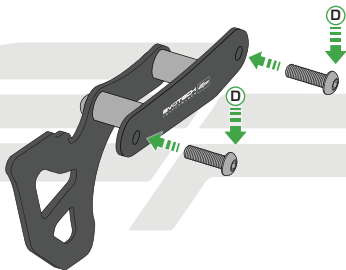

EVOTECH®
P E R F O R M A N C E

Installation Instructions

YAMAHA YZF-R1 2015 CARBON FIBRE TOE GUARD

Product Reference - 12608

Kit Contents

- A** 1 x Carbon Fibre Toe Guard
- B** 1 x Mounting Plate
- C** 2 x Threaded Spacers
- D** 2 x M6 - 16 Socket Button Head Screws
- E** 2 x M6 - 12 Socket Button Head Screws