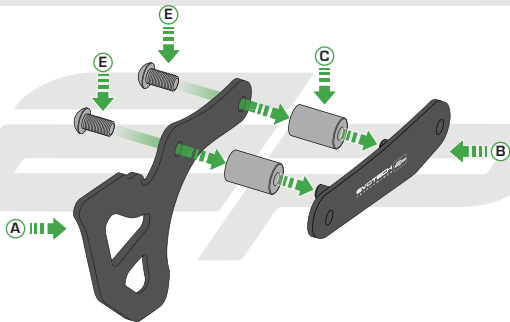

EVOTECH®
P E R F O R M A N C E

Installation Instructions

YAMAHA YZF-R1 2015 CARBON FIBRE TOE GUARD

Product Reference - 12608

Kit Contents

- A** 1 x Carbon Fibre Toe Guard
- B** 1 x Mounting Plate
- C** 2 x Threaded Spacers
- D** 2 x M6 - 16 Socket Button Head Screws
- E** 2 x M6 - 12 Socket Button Head Screws