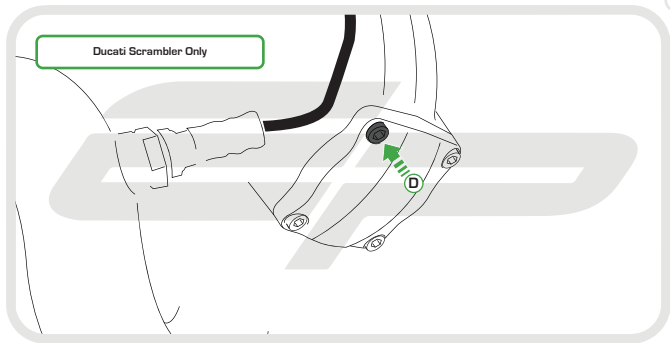

### Kit Contents

- Ⓐ 1 x Engine Guard
- Ⓑ 1 x Upper Bracket
- Ⓒ 1 x Lower Bracket
- Ⓓ 1 x M6 - 16 Cap Head Bolt
- Ⓔ 4 x M6 - 12 Socket Button Head

**EVOTECH**<sup>®</sup>  
P E R F O R M A N C E

Caution

Tighten nuts up evenly  
to ensure bracket  
fully clamps exhaust

B

OEM PART

OEM PART

Ducati Scrambler Only

Ducati Scrambler Only

Ducati Scrambler Only

Ducati Scrambler Only

Ducati Scrambler Only

Tuck cable behind fairing and replace bolt

**EVOTECH**®  
P E R F O R M A N C E

[www.evotech-performance.com](http://www.evotech-performance.com)