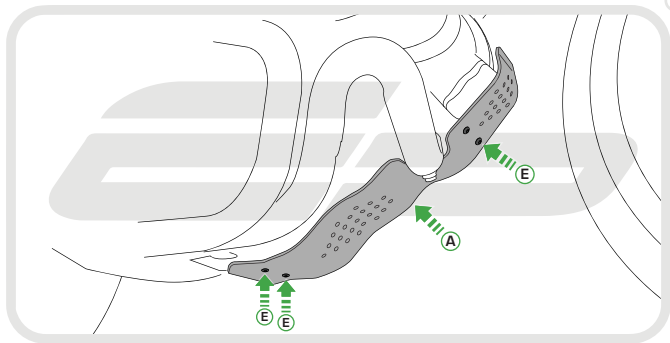

### Kit Contents

- Ⓐ 1 x Engine Guard
- Ⓑ 1 x Upper Bracket
- Ⓒ 1 x Lower Bracket
- Ⓓ 1 x M6 - 16 Cap Head Bolt
- Ⓔ 4 x M6 - 12 Socket Button Head

**EVOTECH**<sup>®</sup>  
P E R F O R M A N C E

Caution

Tighten nuts up evenly  
to ensure bracket  
fully clamps exhaust

B

OEM PART

OEM PART

Ducati Scrambler Only

Ducati Scrambler Only

Ducati Scrambler Only

Ducati Scrambler Only

Ducati Scrambler Only

Tuck cable behind fairing and replace bolt

**EVOTECH**®  
P E R F O R M A N C E

[www.evotech-performance.com](http://www.evotech-performance.com)