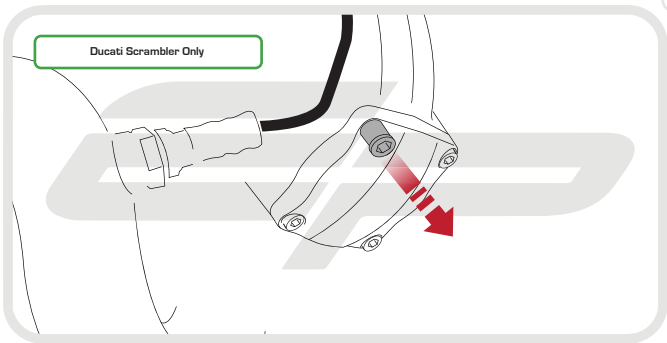

Ducati Scrambler Only