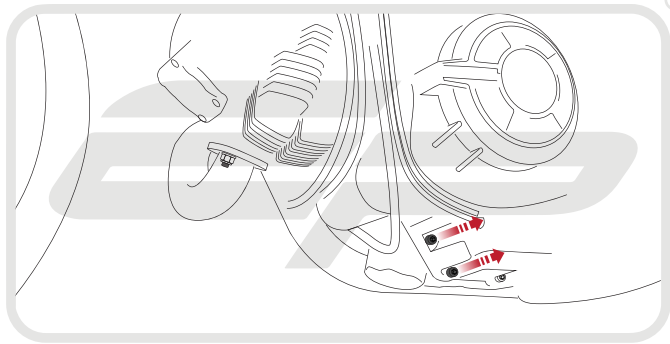

## DUCATI SCRAMBLER 2015 and MONSTER 796 ENGINE GUARD

Product Reference - 12330

### Kit Contents

- Ⓐ 1 x Engine Guard
- Ⓑ 1 x Upper Bracket
- Ⓒ 1 x Lower Bracket
- Ⓓ 1 x M6 - 16 Cap Head Bolt
- Ⓔ 4 x M6 - 12 Socket Button Head

**EVOTECH**<sup>®</sup>  
P E R F O R M A N C E

Caution

Tighten nuts up evenly  
to ensure bracket  
fully clamps exhaust