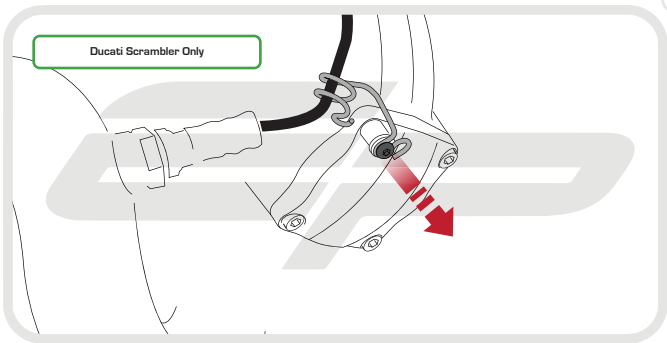

Ducati Scrambler Only