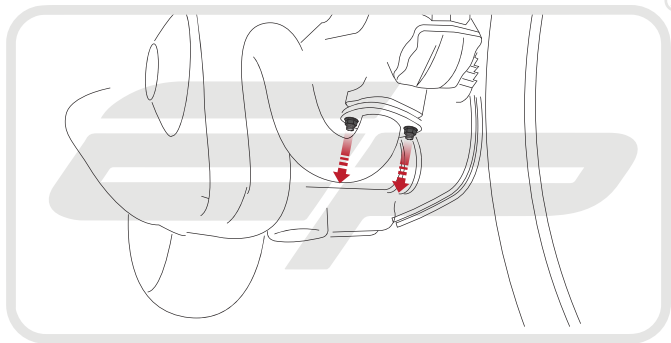

### Kit Contents

- Ⓐ 1 x Engine Guard
- Ⓑ 1 x Upper Bracket
- Ⓒ 1 x Lower Bracket
- Ⓓ 1 x M6 - 16 Cap Head Bolt
- Ⓔ 4 x M6 - 12 Socket Button Head

**EVOTECH**<sup>®</sup>  
P E R F O R M A N C E

Caution

Tighten nuts up evenly  
to ensure bracket  
fully clamps exhaust