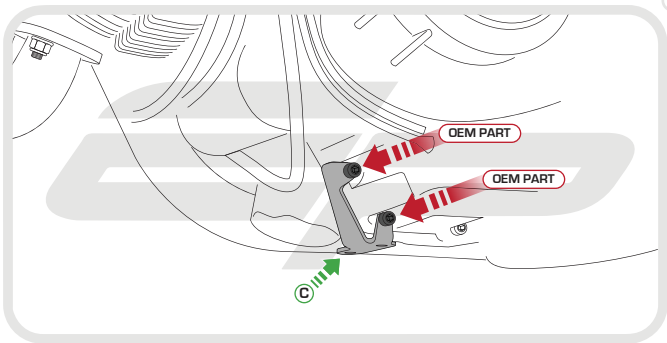

### Kit Contents

- Ⓐ 1 x Engine Guard
- Ⓑ 1 x Upper Bracket
- Ⓒ 1 x Lower Bracket
- Ⓓ 1 x M6 - 16 Cap Head Bolt
- Ⓔ 4 x M6 - 12 Socket Button Head

**EVOTECH**<sup>®</sup>  
P E R F O R M A N C E

Caution

Tighten nuts up evenly  
to ensure bracket  
fully clamps exhaust