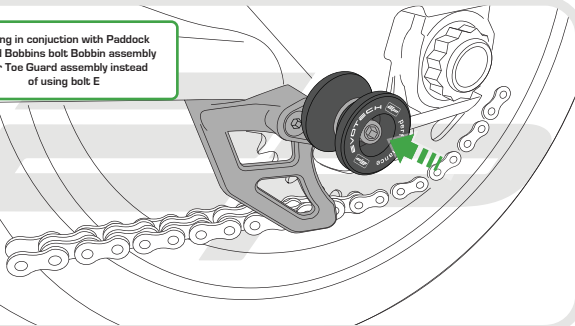

EVOTECH®
P E R F O R M A N C E

Installation Instructions

DUCATI PANIGALE 899 2013 TOE GUARD

Product Reference - 12607

Kit Contents

- A** 1 x Toe Guard
- B** 1 x Swingarm Bracket
- C** 1 x Mounting Plate
- D** 1 x Neoprene Foam
- E** 1 x M6 - 20 Socket Buton Head Screw
- F** 2 x M6 - 16 Countersunk Screws
- G** 2 x M6 - 10 Socket Buton Head Screws

EVOTECH[®]
P E R F O R M A N C E

If using in conjunction with Paddock Stand Bobbins please go to stage 5

If using in conjunction with Paddock Stand Bobbins bolt Bobbin assembly over Toe Guard assembly instead of using bolt E