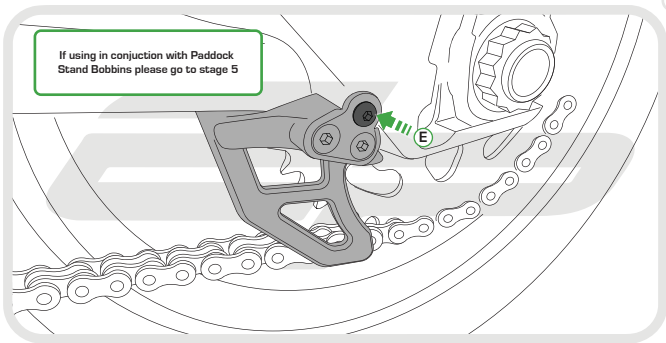

EVOTECH®
P E R F O R M A N C E

Installation Instructions

DUCATI PANIGALE 899 2013 TOE GUARD

Product Reference - 12607

Kit Contents

- A** 1 x Toe Guard
- B** 1 x Swingarm Bracket
- C** 1 x Mounting Plate
- D** 1 x Neoprene Foam
- E** 1 x M6 - 20 Socket Buton Head Screw
- F** 2 x M6 - 16 Countersunk Screws
- G** 2 x M6 - 10 Socket Buton Head Screws

EVOTECH[®]
P E R F O R M A N C E

If using in conjunction with Paddock Stand Bobbins please go to stage 5

If using in conjunction with Paddock Stand Bobbins bolt Bobbin assembly over Toe Guard assembly instead of using bolt E