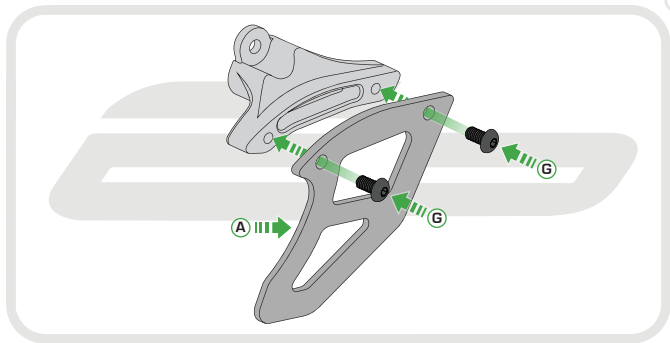

EVOTECH®
P E R F O R M A N C E

Installation Instructions

DUCATI PANIGALE 899 2013 TOE GUARD

Product Reference - 12607

Kit Contents

- A** 1 x Toe Guard
- B** 1 x Swingarm Bracket
- C** 1 x Mounting Plate
- D** 1 x Neoprene Foam
- E** 1 x M6 - 20 Socket Buton Head Screw
- F** 2 x M6 - 16 Countersunk Screws
- G** 2 x M6 - 10 Socket Buton Head Screws

EVOTECH[®]
P E R F O R M A N C E

If using in conjunction with Paddock Stand Bobbins please go to stage 5

If using in conjunction with Paddock Stand Bobbins bolt Bobbin assembly over Toe Guard assembly instead of using bolt E