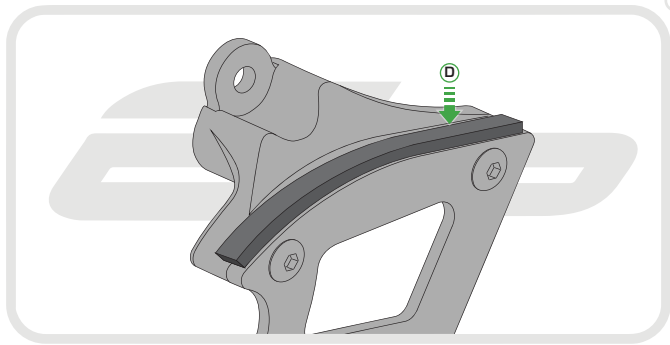

EVOTECH®
P E R F O R M A N C E

Installation Instructions

DUCATI PANIGALE 899 2013 TOE GUARD

Product Reference - 12607

Kit Contents

- A** 1 x Toe Guard
- B** 1 x Swingarm Bracket
- C** 1 x Mounting Plate
- D** 1 x Neoprene Foam
- E** 1 x M6 - 20 Socket Buton Head Screw
- F** 2 x M6 - 16 Countersunk Screws
- G** 2 x M6 - 10 Socket Buton Head Screws

EVOTECH[®]
P E R F O R M A N C E

If using in conjunction with Paddock Stand Bobbins please go to stage 5

If using in conjunction with Paddock Stand Bobbins bolt Bobbin assembly over Toe Guard assembly instead of using bolt E