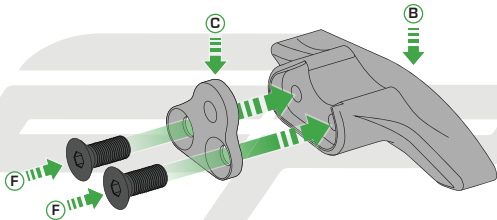

EVOTECH®
P E R F O R M A N C E

Installation Instructions

DUCATI PANIGALE 899 2013 TOE GUARD

Product Reference - 12607

Kit Contents

- A** 1 x Toe Guard
- B** 1 x Swingarm Bracket
- C** 1 x Mounting Plate
- D** 1 x Neoprene Foam
- E** 1 x M6 - 20 Socket Buton Head Screw
- F** 2 x M6 - 16 Countersunk Screws
- G** 2 x M6 - 10 Socket Buton Head Screws

EVOTECH[®]
P E R F O R M A N C E

If using in conjunction with Paddock Stand Bobbins please go to stage 5

If using in conjunction with Paddock Stand Bobbins bolt Bobbin assembly over Toe Guard assembly instead of using bolt E