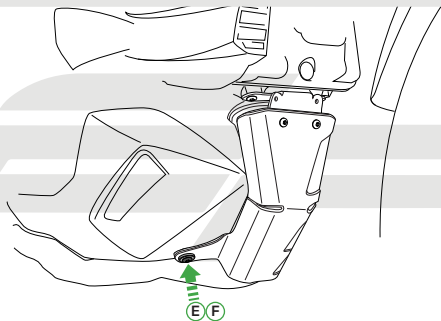

EVOTECH®
P E R F O R M A N C E

Installation Instructions

DUCATI MULTISTRADA 1200 EXHAUST HEADER GUARD

Product Reference - 11986/12073

Kit Contents

- | | |
|---|--|
| A 1 x Exhaust Header Guard | G 2 x M4 - 12 Socket Button Heads |
| B 1 x Upper Surround | H 2 x M4 Washers |
| C 1 x Mounting Bracket A | I 2 x M5 - 12 Socket Button Heads |
| D 1 x Mounting Bracket B | J 2 x M5 Washers |
| E 1 x Lower Mounting Spacer | K 2 x M6 - 16 Socket Button Heads |
| F 1 x M5 - 20 Socket Button Head | |