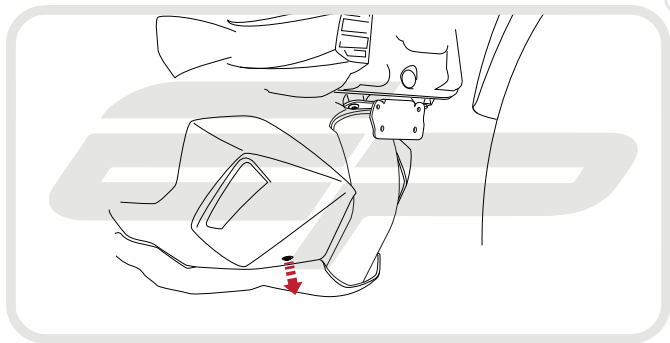

EVOTECH®
P E R F O R M A N C E

Installation Instructions

DUCATI MULTISTRADA 1200 EXHAUST HEADER GUARD

Product Reference - 11986/12073

Kit Contents

- | | |
|---|--|
| A 1 x Exhaust Header Guard | G 2 x M4 - 12 Socket Button Heads |
| B 1 x Upper Surround | H 2 x M4 Washers |
| C 1 x Mounting Bracket A | I 2 x M5 - 12 Socket Button Heads |
| D 1 x Mounting Bracket B | J 2 x M5 Washers |
| E 1 x Lower Mounting Spacer | K 2 x M6 - 16 Socket Button Heads |
| F 1 x M5 - 20 Socket Button Head | |