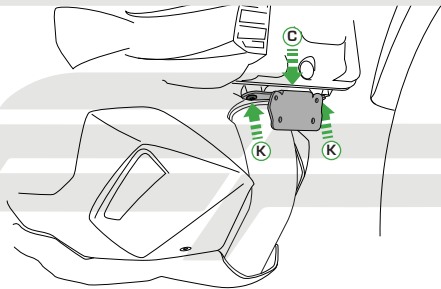

EVOTECH®
P E R F O R M A N C E

Installation Instructions

DUCATI MULTISTRADA 1200 EXHAUST HEADER GUARD

Product Reference - 11986/12073

Kit Contents

- | | |
|---|--|
| A 1 x Exhaust Header Guard | G 2 x M4 - 12 Socket Button Heads |
| B 1 x Upper Surround | H 2 x M4 Washers |
| C 1 x Mounting Bracket A | I 2 x M5 - 12 Socket Button Heads |
| D 1 x Mounting Bracket B | J 2 x M5 Washers |
| E 1 x Lower Mounting Spacer | K 2 x M6 - 16 Socket Button Heads |
| F 1 x M5 - 20 Socket Button Head | |