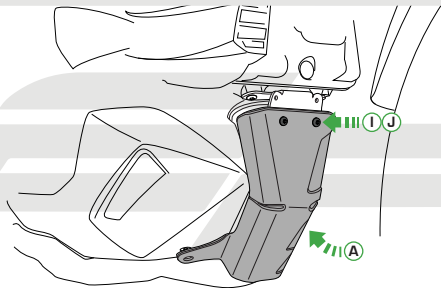

EVOTECH®
P E R F O R M A N C E

Installation Instructions

DUCATI MULTISTRADA 1200 EXHAUST HEADER GUARD

Product Reference - 11986/12073

Kit Contents

- | | |
|---|--|
| A 1 x Exhaust Header Guard | G 2 x M4 - 12 Socket Button Heads |
| B 1 x Upper Surround | H 2 x M4 Washers |
| C 1 x Mounting Bracket A | I 2 x M5 - 12 Socket Button Heads |
| D 1 x Mounting Bracket B | J 2 x M5 Washers |
| E 1 x Lower Mounting Spacer | K 2 x M6 - 16 Socket Button Heads |
| F 1 x M5 - 20 Socket Button Head | |