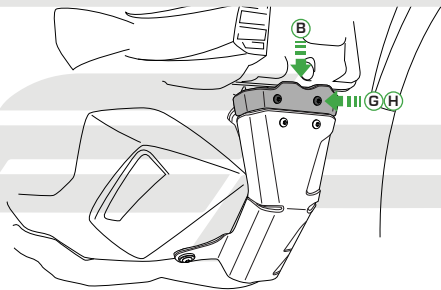

EVOTECH®
P E R F O R M A N C E

Installation Instructions

DUCATI MULTISTRADA 1200 EXHAUST HEADER GUARD

Product Reference - 11986/12073

Kit Contents

- | | |
|---|--|
| A 1 x Exhaust Header Guard | G 2 x M4 - 12 Socket Button Heads |
| B 1 x Upper Surround | H 2 x M4 Washers |
| C 1 x Mounting Bracket A | I 2 x M5 - 12 Socket Button Heads |
| D 1 x Mounting Bracket B | J 2 x M5 Washers |
| E 1 x Lower Mounting Spacer | K 2 x M6 - 16 Socket Button Heads |
| F 1 x M5 - 20 Socket Button Head | |