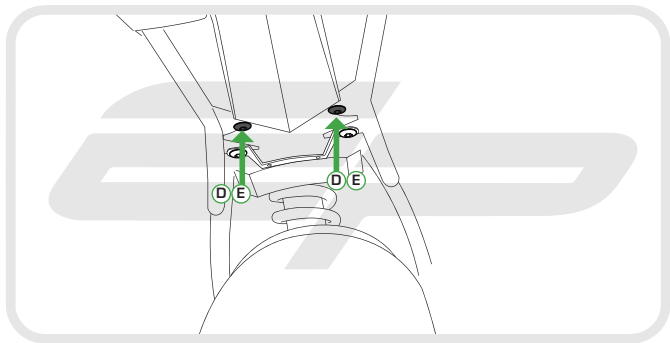

EVOTECH®
P E R F O R M A N C E