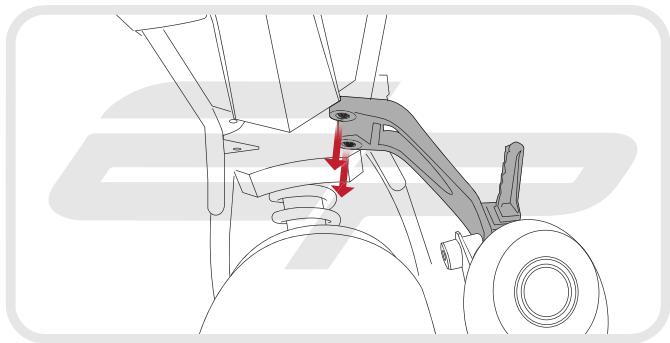

EVOTECH®
P E R F O R M A N C E