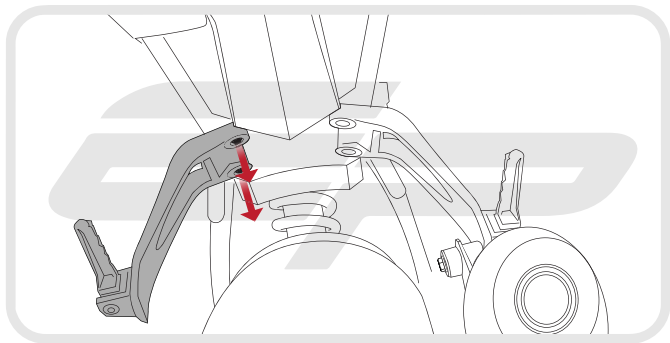

EVOTECH®
P E R F O R M A N C E

Installation Instructions

KTM 1290 DUKE 2013 RECTIFIER GUARD

Product Reference - 11757

Kit Contents

- Ⓐ 1 x Rectifier Guard
- Ⓑ 1 x Mounting Bracket
- Ⓒ 1 x Neoprene Foam
- Ⓓ 4 x M8 - 16 Screws
- Ⓔ 4 x M8 Washers
- Ⓕ 2 x M4 - 8 Screws
- Ⓖ 2 x M4 Washers
- Ⓗ 1 x Rubber Edging Strip