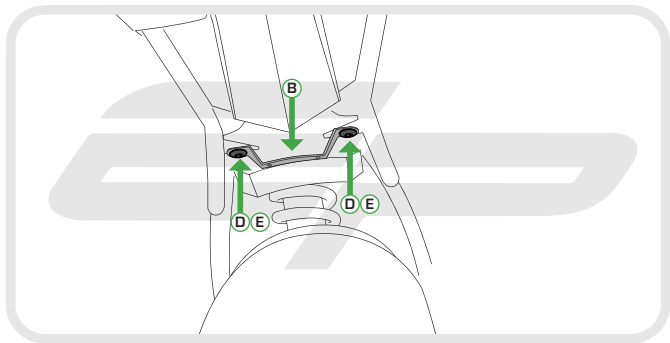

EVOTECH®
P E R F O R M A N C E