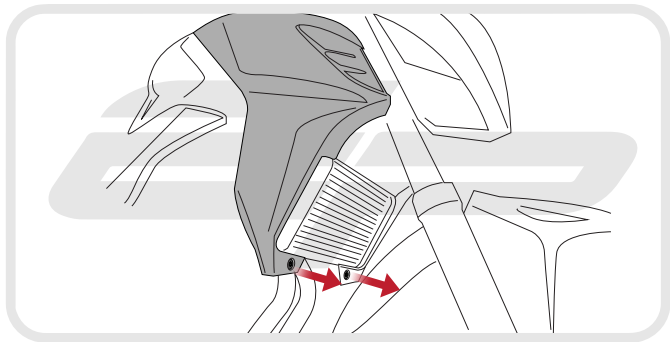

EVOTECH®
P E R F O R M A N C E

Installation Instructions

HONDA CB500F RADIATOR GUARD

Product Reference - 11172

Kit Contents

- Ⓐ 1 x Radiator Guard
- Ⓑ 3 x 4mm x 50 Neoprene Strips

EVOTECH[®]
P E R F O R M A N C E