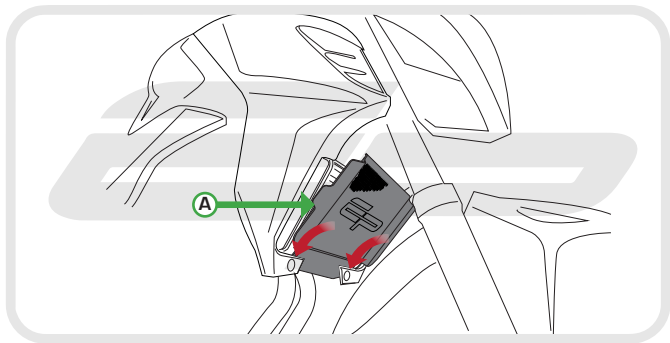

EVOTECH®
P E R F O R M A N C E

Installation Instructions

HONDA CB500F RADIATOR GUARD

Product Reference - 11172

Kit Contents

- Ⓐ 1 x Radiator Guard
- Ⓑ 3 x 4mm x 50 Neoprene Strips

EVOTECH[®]
P E R F O R M A N C E