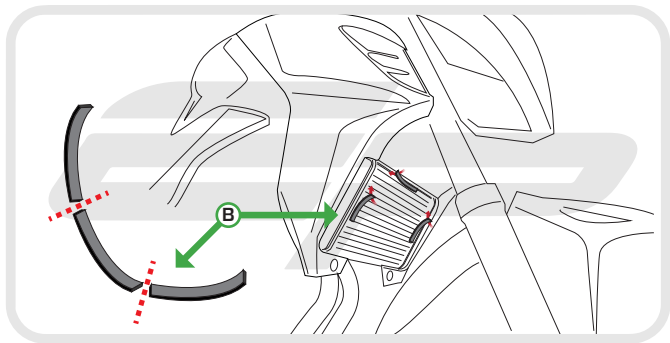

EVOTECH®
P E R F O R M A N C E

Installation Instructions

HONDA CB500F RADIATOR GUARD

Product Reference - 11172

Kit Contents

- Ⓐ 1 x Radiator Guard
- Ⓑ 3 x 4mm x 50 Neoprene Strips

EVOTECH[®]
P E R F O R M A N C E