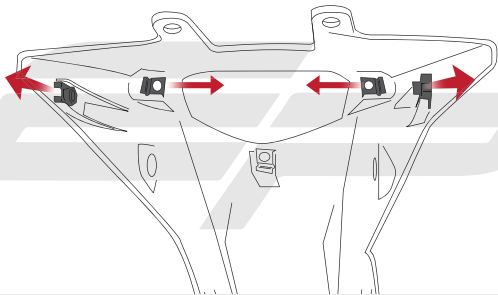

EVOTECH®
P E R F O R M A N C E