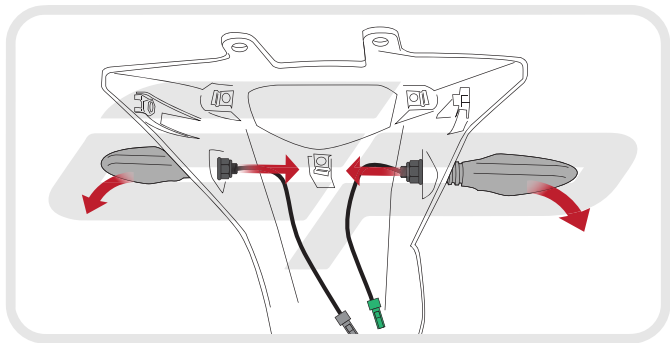

EVOTECH®
P E R F O R M A N C E