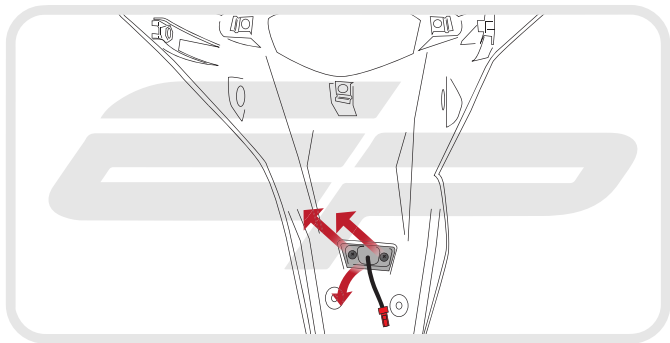

EVOTECH®
P E R F O R M A N C E