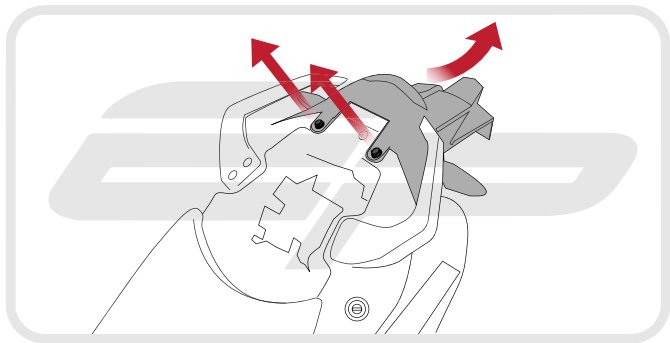

EVOTECH®
P E R F O R M A N C E