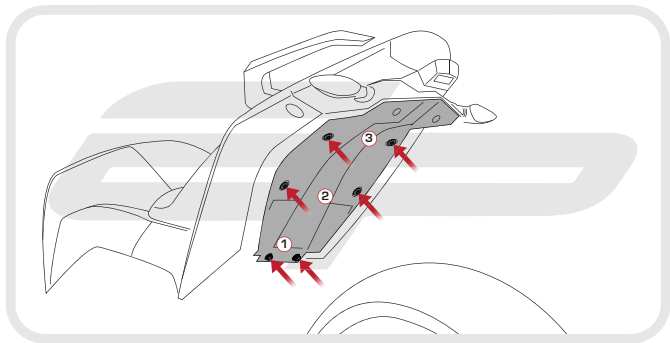

EVOTECH®
P E R F O R M A N C E