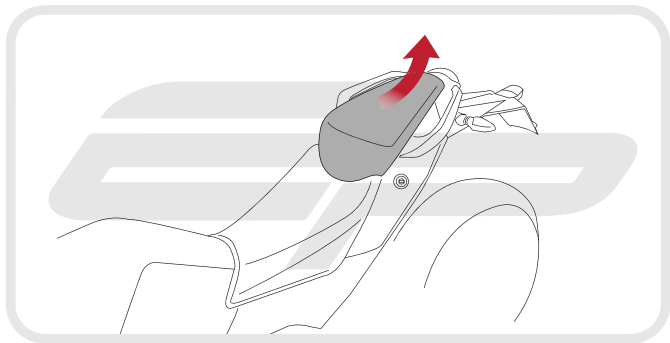

EVOTECH®
P E R F O R M A N C E