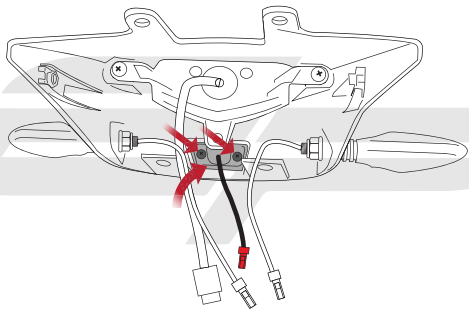

EVOTECH®
P E R F O R M A N C E