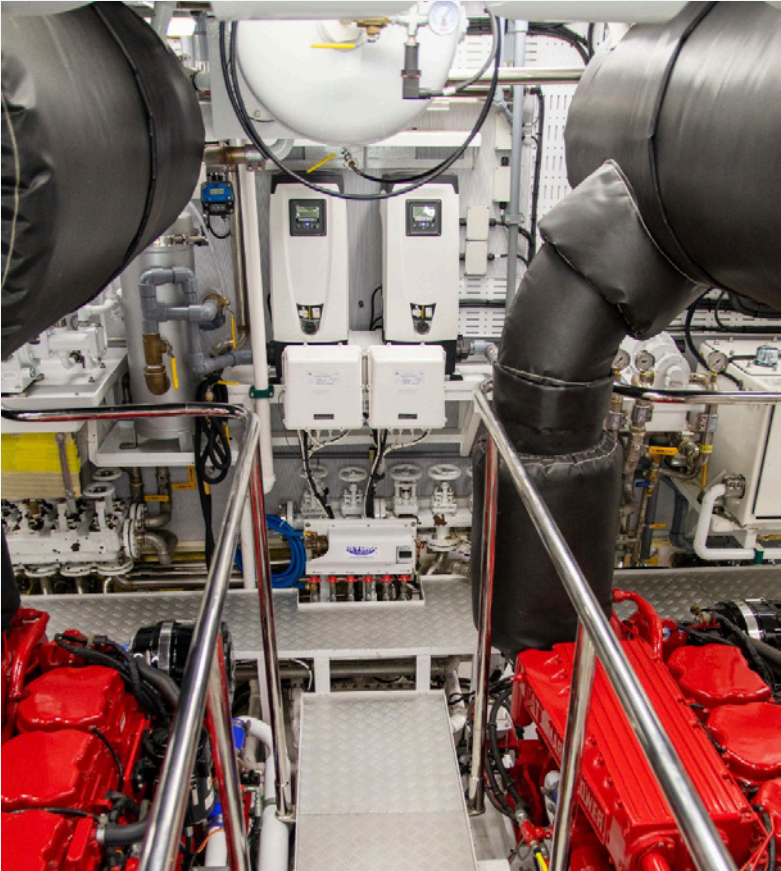

Engine Room