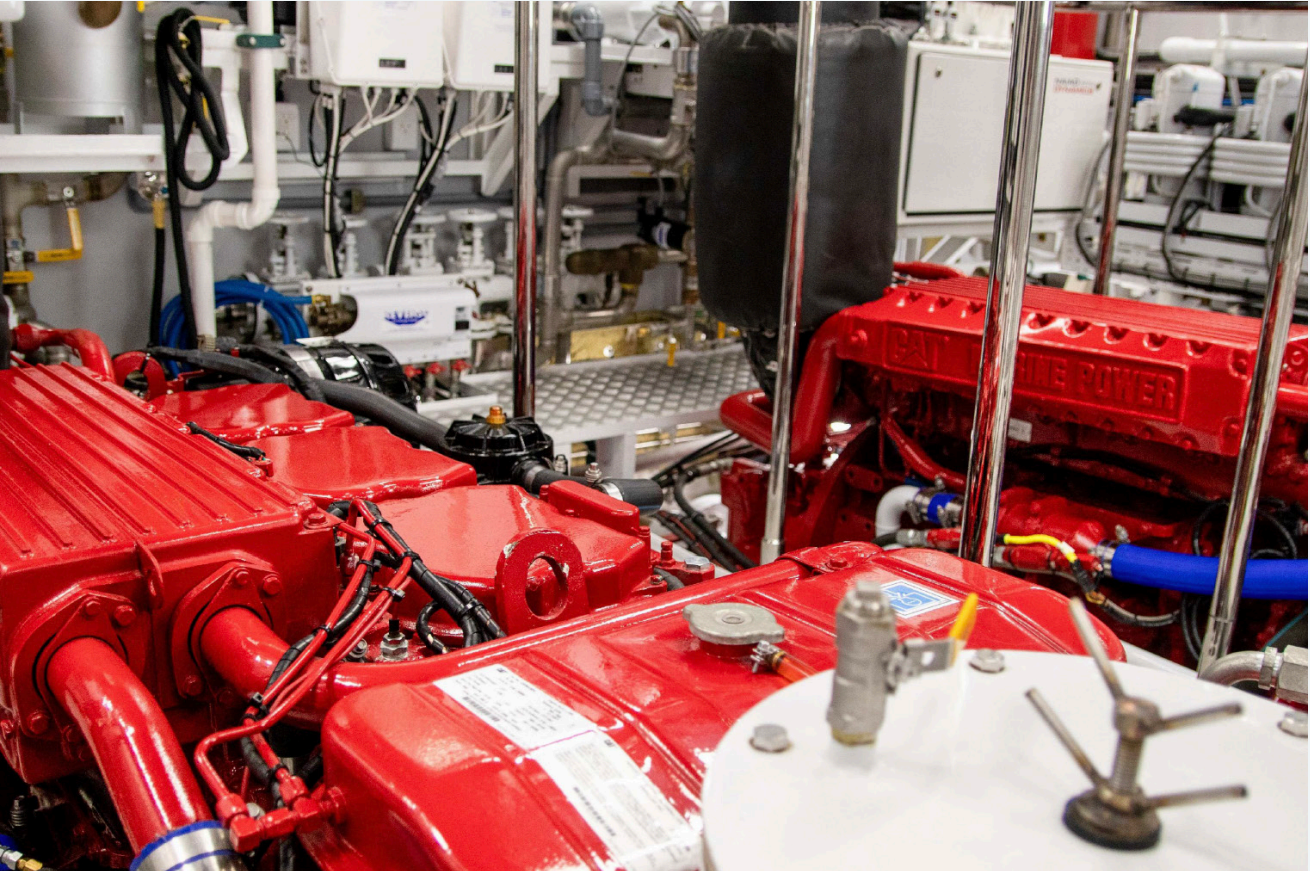

Engine Room