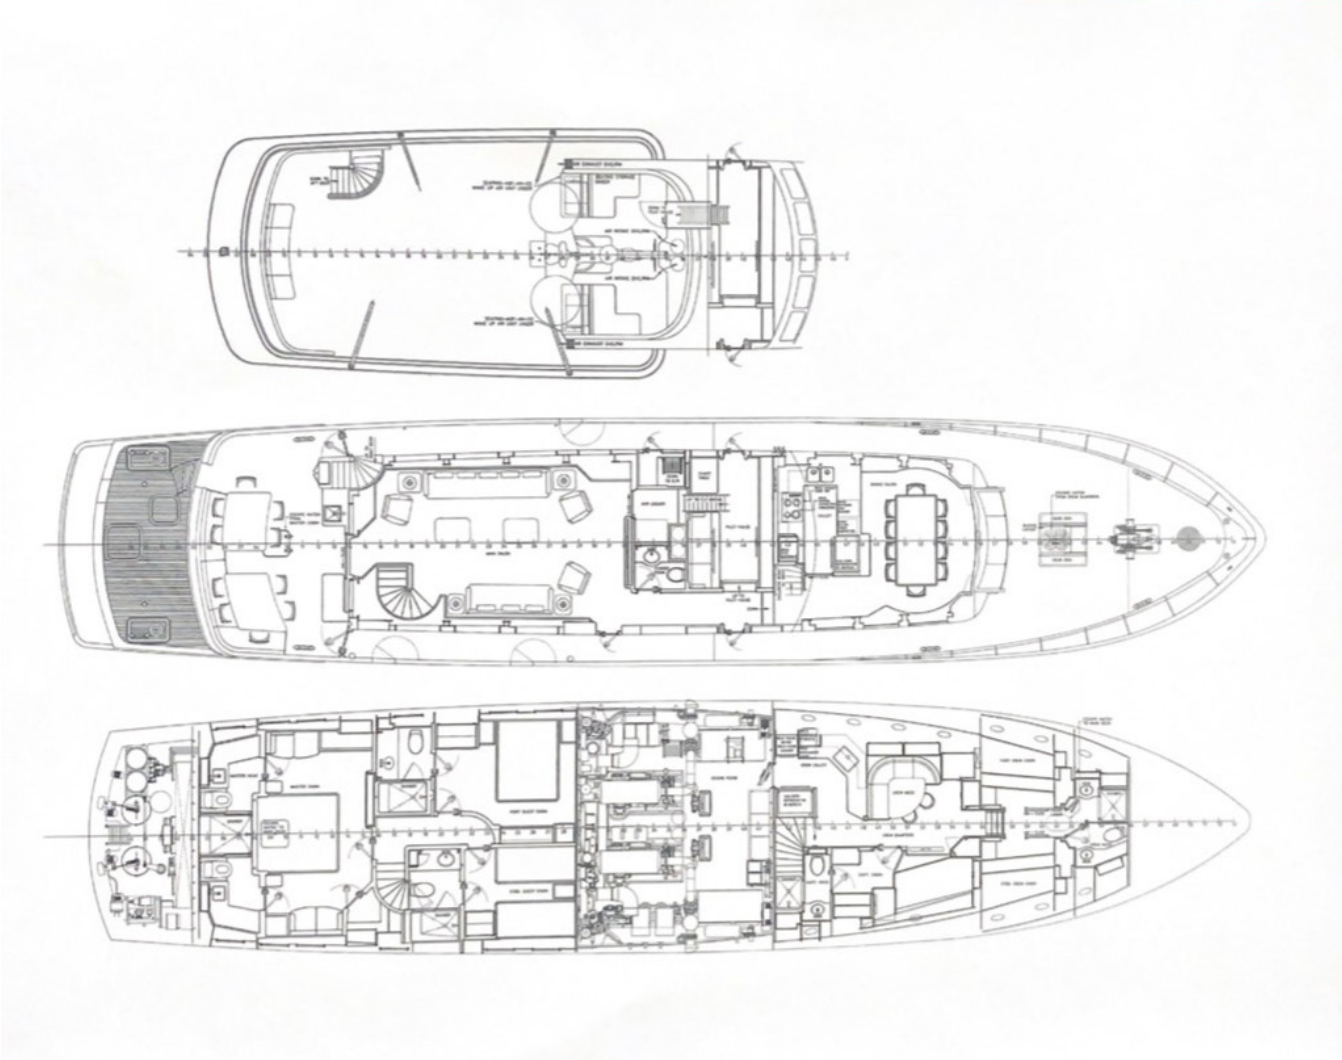

NEREUS

32.00m Feadship 1969 (2020)

CECIL WRIGHT

NEREUS

BUILDER: FEADSHIP

YEAR BUILT: 1969 (2020)

LOA: 32.00M

PRICE: \$4,995,000

Exterior Decks

Exterior Decks

Exterior Decks

Exterior Decks

Engine Room

Exterior Decks

Exterior Profile

Exterior Profile

Specifications

Main Characteristics

LOA: 105' (32M)
BEAM: 22' 10" (6.96M)
MAX DRAFT: 6' 7" (2.01M)
HULL MATERIAL: STEEL
SPEED: CRUISING 11 KNOTS
MAX 14 KNOTS
FUEL CAPACITY: 5000 GAL
WATER CAPACITY: 1251 GAL
LOCATION: FORT LAUDERDALE, FLORIDA
UNITED STATES
DELIVERY/MODEL YEAR: 1969

YEAR BUILT: 1969
BUILDER: FEADSHIP
TYPE: MOTOR YACHT
ENGINES: 660 HP, TWIN, INBOARD, DIESEL,
CATERPILLAR, 3196,
STATEROOMS: 3
HEADS: 4
CAPTAIN CABIN: YES

General Arrangement

CECIL WRIGHT

LONDON

73 St James's Street
London
SW1A 1PH
Tel: +44 20 7408 1001