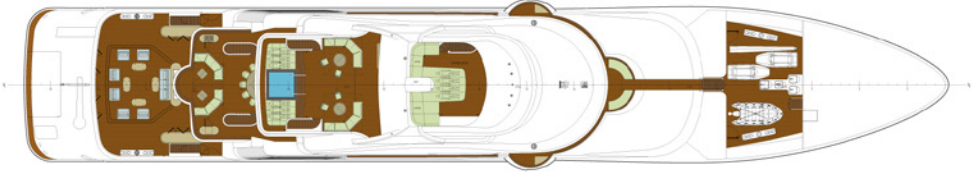

Specifications