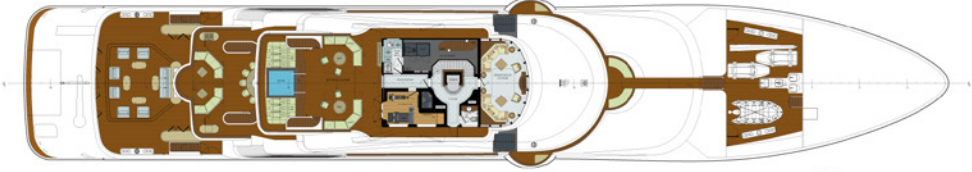

Specifications