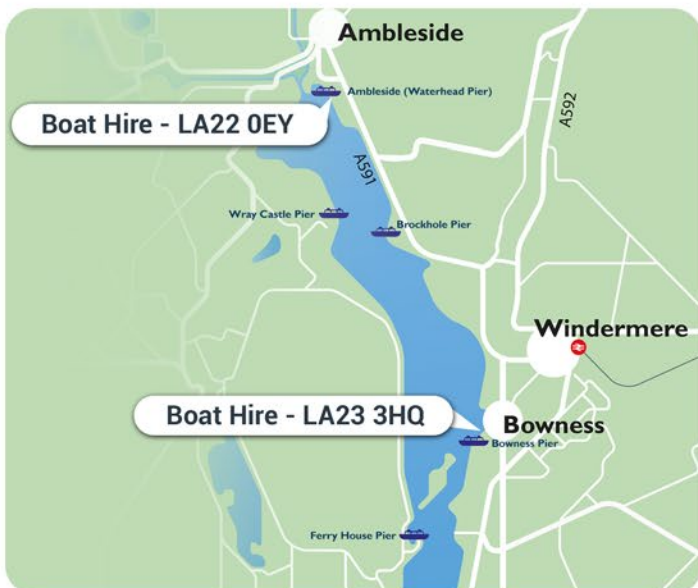

Book your boat online.

Book online at windermere-lakecruises.co.uk/boathire

Easy and safe to hire.

Every passenger gets a buoyancy aid and a safety briefing before starting your hire.

Children go free

Every child aged 16 or under travels for free.

Dogs welcome

Well-behaved dogs on leads are welcome on board.