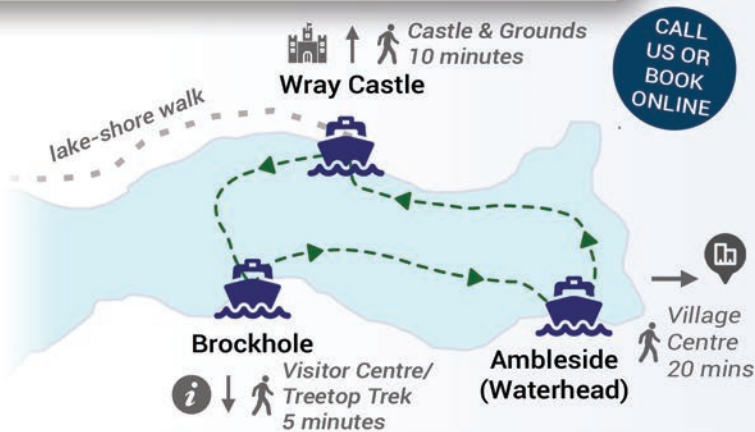

Green Cruise

 Ambleside (Waterhead) → Wray Castle
→ Brockhole → Ambleside (Waterhead)

Travel by boat to family-friendly attractions or stay on board for a stunning circular cruise

Depart
Ambleside

Depart
Wray

Depart
Brockhole

Arrive
Ambleside

9:45
11:00
12:15
13:30
14:45
16:00
17:15

10:00
11:15
12:30
13:45
15:00
16:15
17:30

10:15
11:30
12:45
14:00
15:15
16:30
17:45

10:35
11:50
13:05
14:20
15:35
16:50
18:05

Green Cruise

Adults	£10
Children (5-16)	£5
Family (2Ad & 3 Child)	£27

Buy tickets online at bit.ly/greenway , at Ambleside or Brockhole piers or call 015394 43360

Ambleside Village

Brockhole

Wray Castle

Waterhead Boat Hire

www.windermere-lakecruises.co.uk 015394 43360